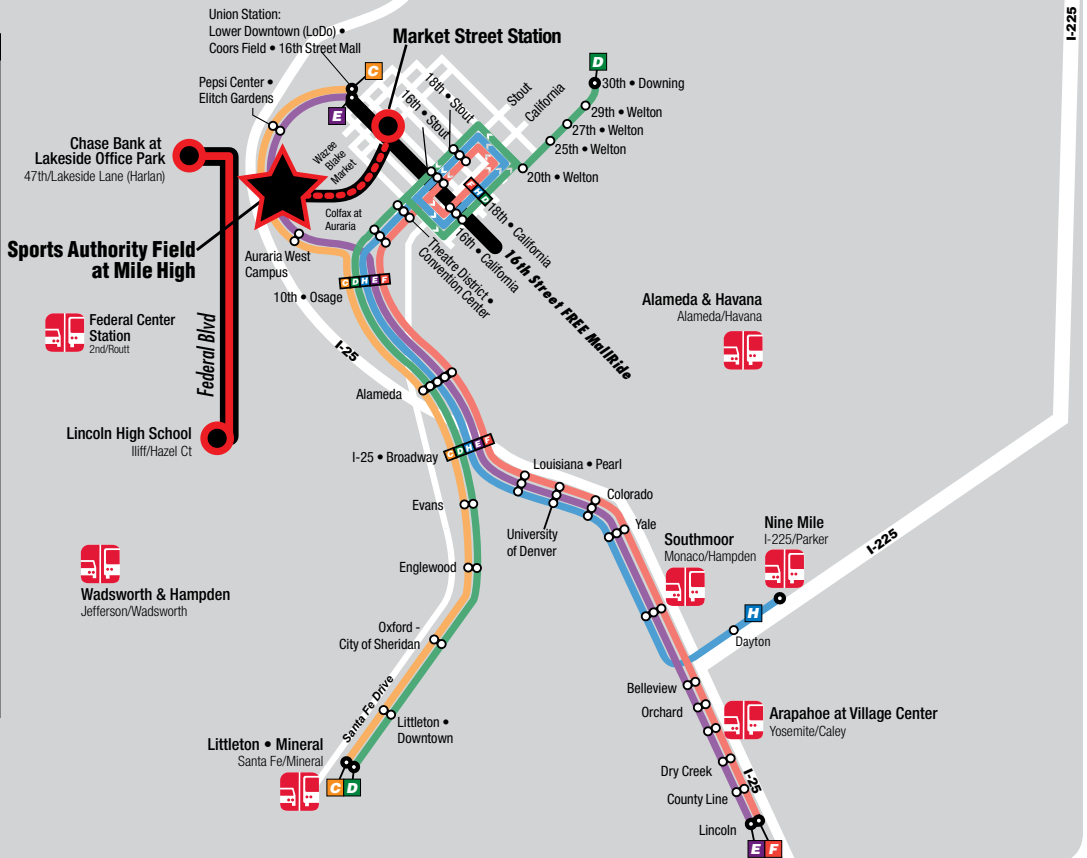

Boulder High School
16th/Arapahoe

Table Mesa
Table Mesa/US 36

US 36 & McCaslin
McCaslin/US 36

US 36 & Broomfield
120th/Wadsworth

Wagon Road
Huron/120th

Westminster Center
Sheridan/US 36

Thornton
88th/I-25

Ward Road
I-70/Ward Rd

Olde Town Arvada
56th/Wadsworth

70th & Broadway
70th/Broadway

8th & Coffman
8th/Coffman

Longmont
815 S Main

CU vs. CSU
SPECIAL SERVICE
Saturday, September 17, 2011

Montbello
Albrook/Peoria

I-70

I-70

Legend

- Game Day Stop**
- Federal Shuttle**
- Market Street Station Shuttle**
- CU vs CSU Bus Service Locations**
Parking fees may apply.
For complete details, visit rd-denver.com.
- Light Rail Station**
- C Line** = Littleton • Union Station
Mineral
- D Line** = Littleton • 30th • Downing
Mineral
- E Line** = Lincoln • Union Station
- F Line** = Lincoln • 18th • California
- H Line** = Nine Mile • 18th • California

I-225

I-225