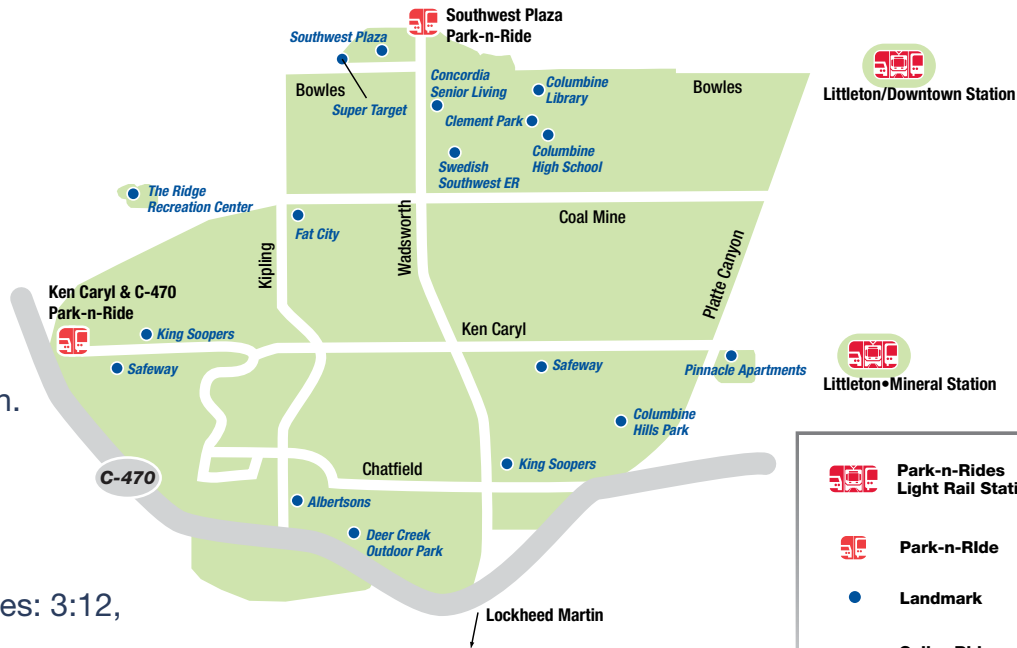

South Jeffco

303.994.3069

Monday–Friday

5:30 a.m.–10:30 p.m.

Saturday

8:00 a.m.–10:00 p.m.

Littleton/Mineral Station

Weekday stops are every 60 min.
from 6:15 a.m.–7:15 p.m. and
8:05 p.m.–10:05 p.m.

Littleton/Downtown Station

Weekday rush-hour service to
Southwest Plaza. Departure times: 3:12,
4:12, 5:12, and 6:12 p.m.

Southwest Plaza (Wadsworth & Cross Street)

Weekday rush-hour service from the main RTD
bus stop to Littleton/Downtown Station. Departure
times: 5:45, 6:23, 7:23, and 8:23 a.m.

Reservations are required at all other times and
on Saturday.

Littleton/Downtown Station

Littleton•Mineral Station

 **Park-n-Rides**
Light Rail Station

 **Park-n-Ride**

 **Landmark**

Call-n-Ride
is a local fare
anywhere