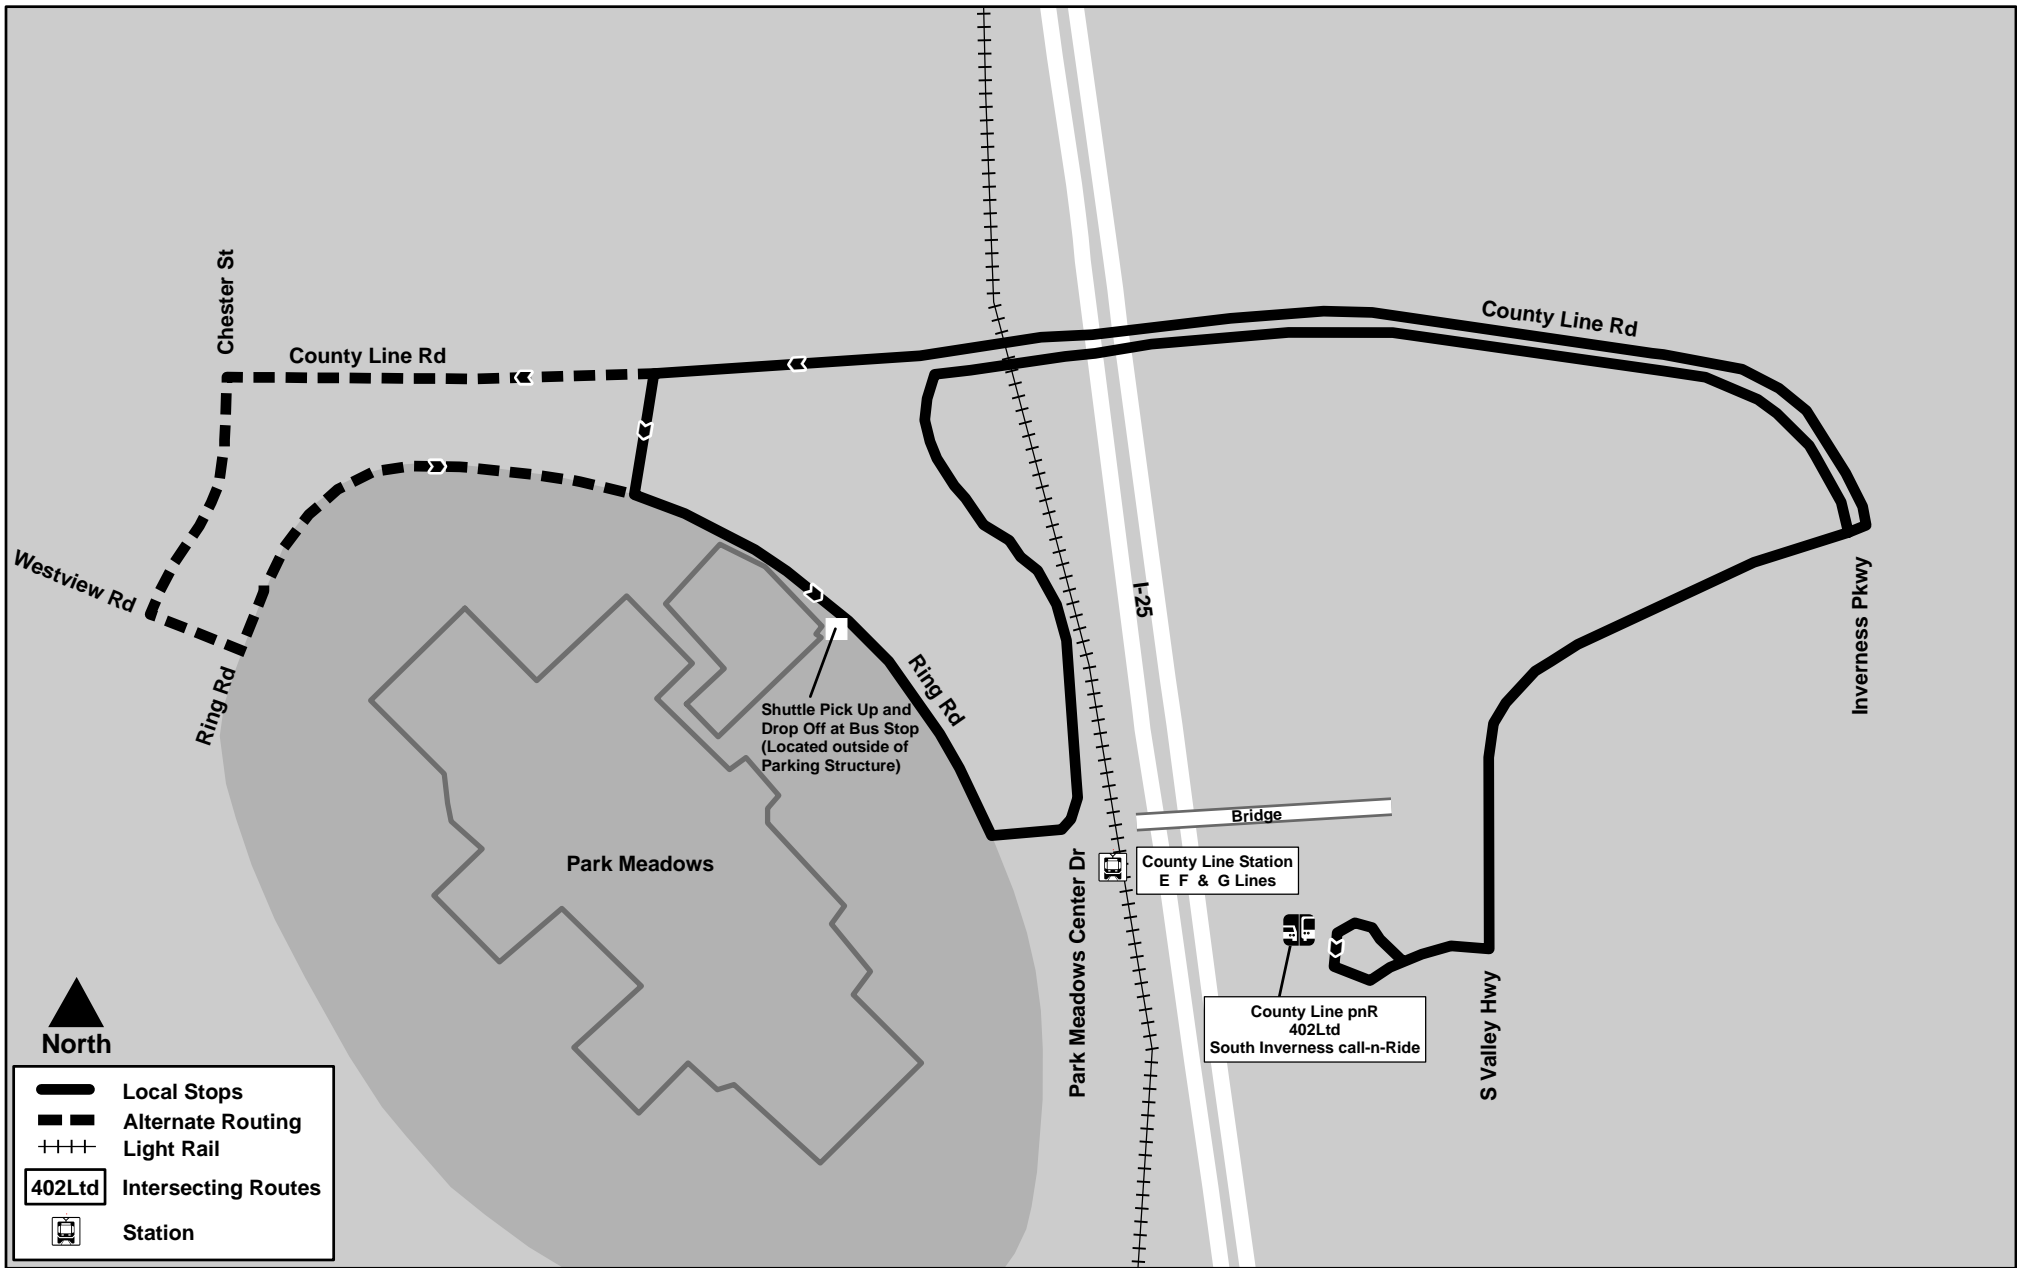

RTD - Park Meadows Shuttle

- Local Stops
- Alternate Routing
- Light Rail
- Intersecting Routes
- Station

Shuttle Pick Up and Drop Off at Bus Stop (Located outside of Parking Structure)

County Line Station E F & G Lines

County Line pnR 402Ltd South Inverness call-n-Ride