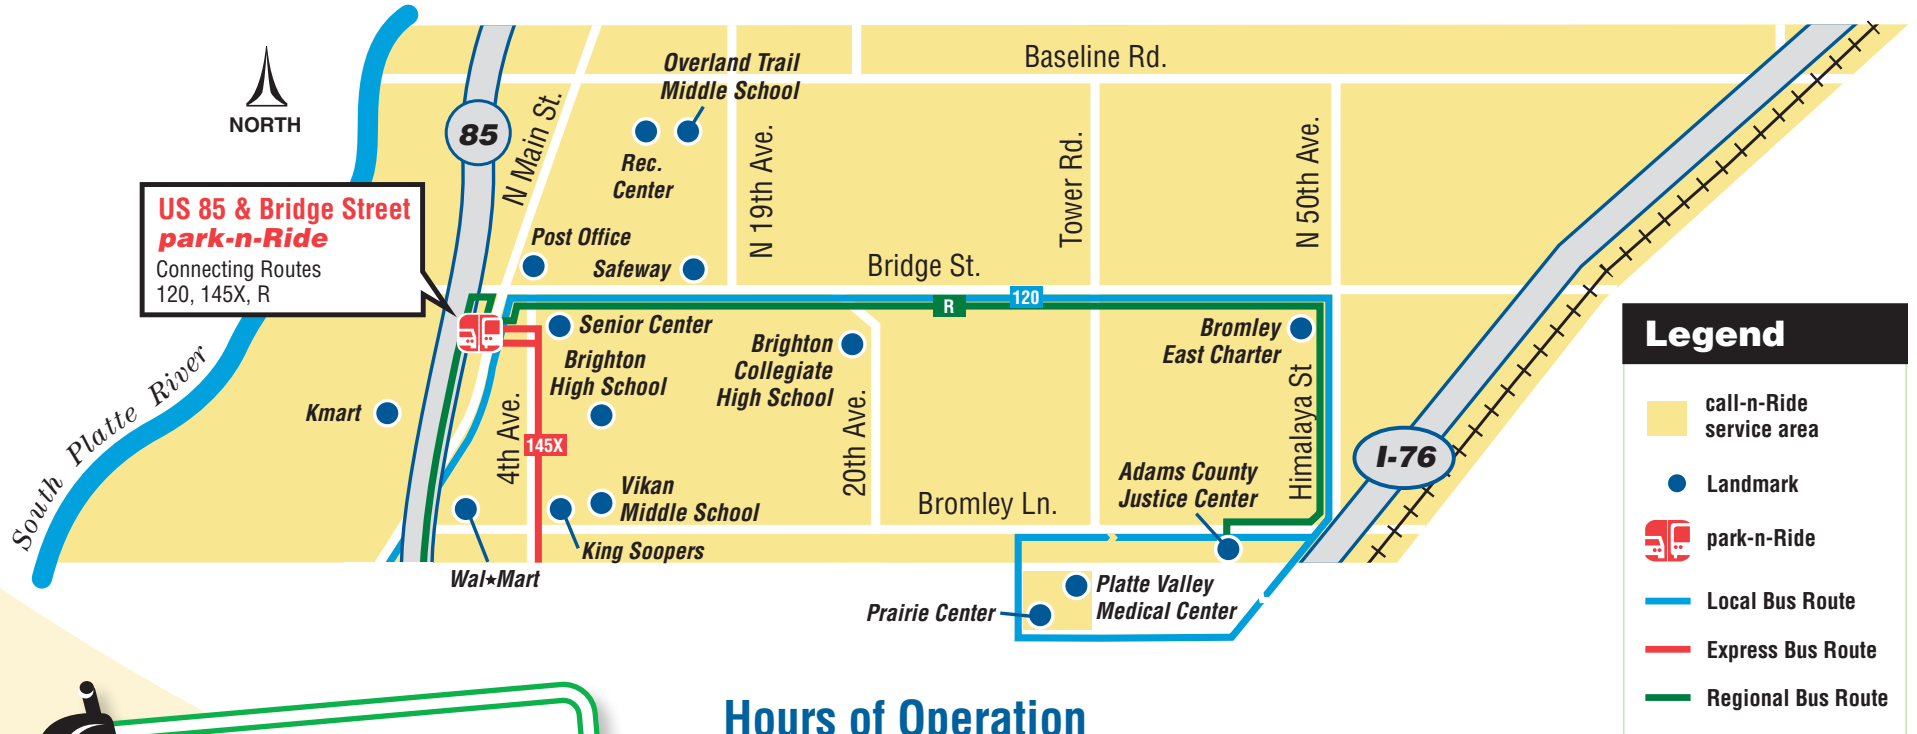

Brighton call-n-Ride Service Area Boundary

The shaded area represents the designated geographic area served by the Brighton call-n-Ride.

**US 85 & Bridge Street
park-n-Ride**
Connecting Routes
120, 145X, R

Legend

- call-n-Ride service area
- Landmark
- park-n-Ride
- Local Bus Route
- Express Bus Route
- Regional Bus Route

**Call 303.994.3549
for Brighton
call-n-Ride
reservations.**

Hours of Operation

- **Monday – Friday**
5:30 a.m. to 8:00 p.m.
- **Saturday**
8:00 a.m. to 4:00 p.m.
- Service is not available on
Sundays or holidays.