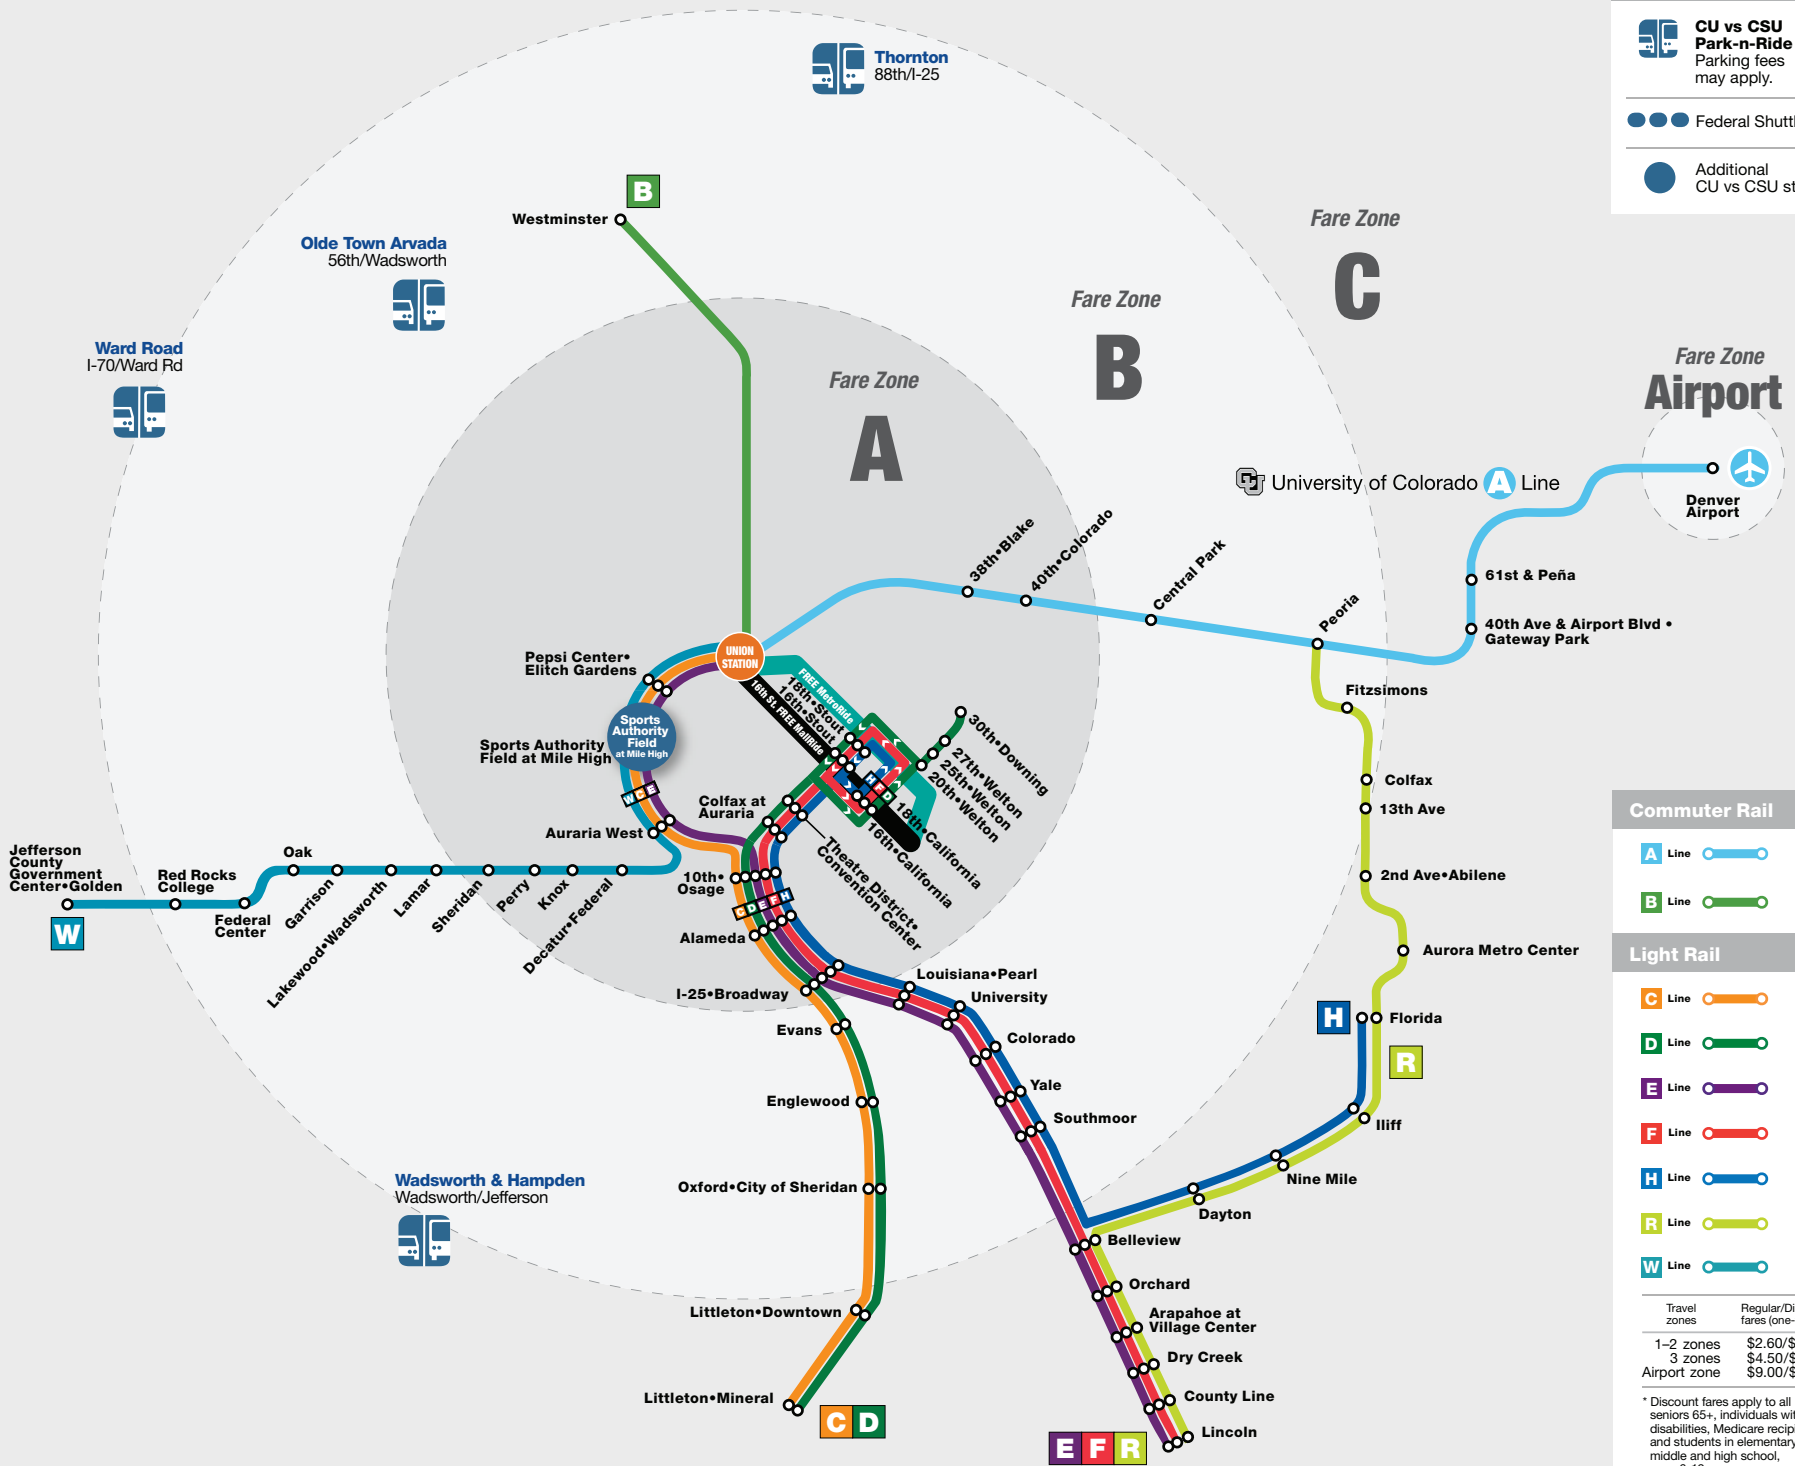

Boulder High School
16th/Arapahoe

US 36 & Table Mesa
Table Mesa/US 36

8th & Coffman
8th/Coffman

US 36 & McCaslin
US 36/McCaslin

Longmont
815 S Main

US 36 & Broomfield
120th/Wadsworth

Wagon Road
Huron/120th

Thornton
88th/I-25

Legend

CU vs CSU Park-n-Ride
Parking fees may apply.

Federal Shuttle

Additional CU vs CSU stop

Commuter Rail

A Line

B Line

Light Rail

C Line

D Line

E Line

F Line

H Line

R Line

W Line

Travel zones	Regular/Discount fares (one-way)*
1-2 zones	\$2.60/\$1.30
3 zones	\$4.50/\$2.25
Airport zone	\$9.00/\$4.50

* Discount fares apply to all seniors 65+, individuals with disabilities, Medicare recipients, and students in elementary, middle and high school, ages 6-19.