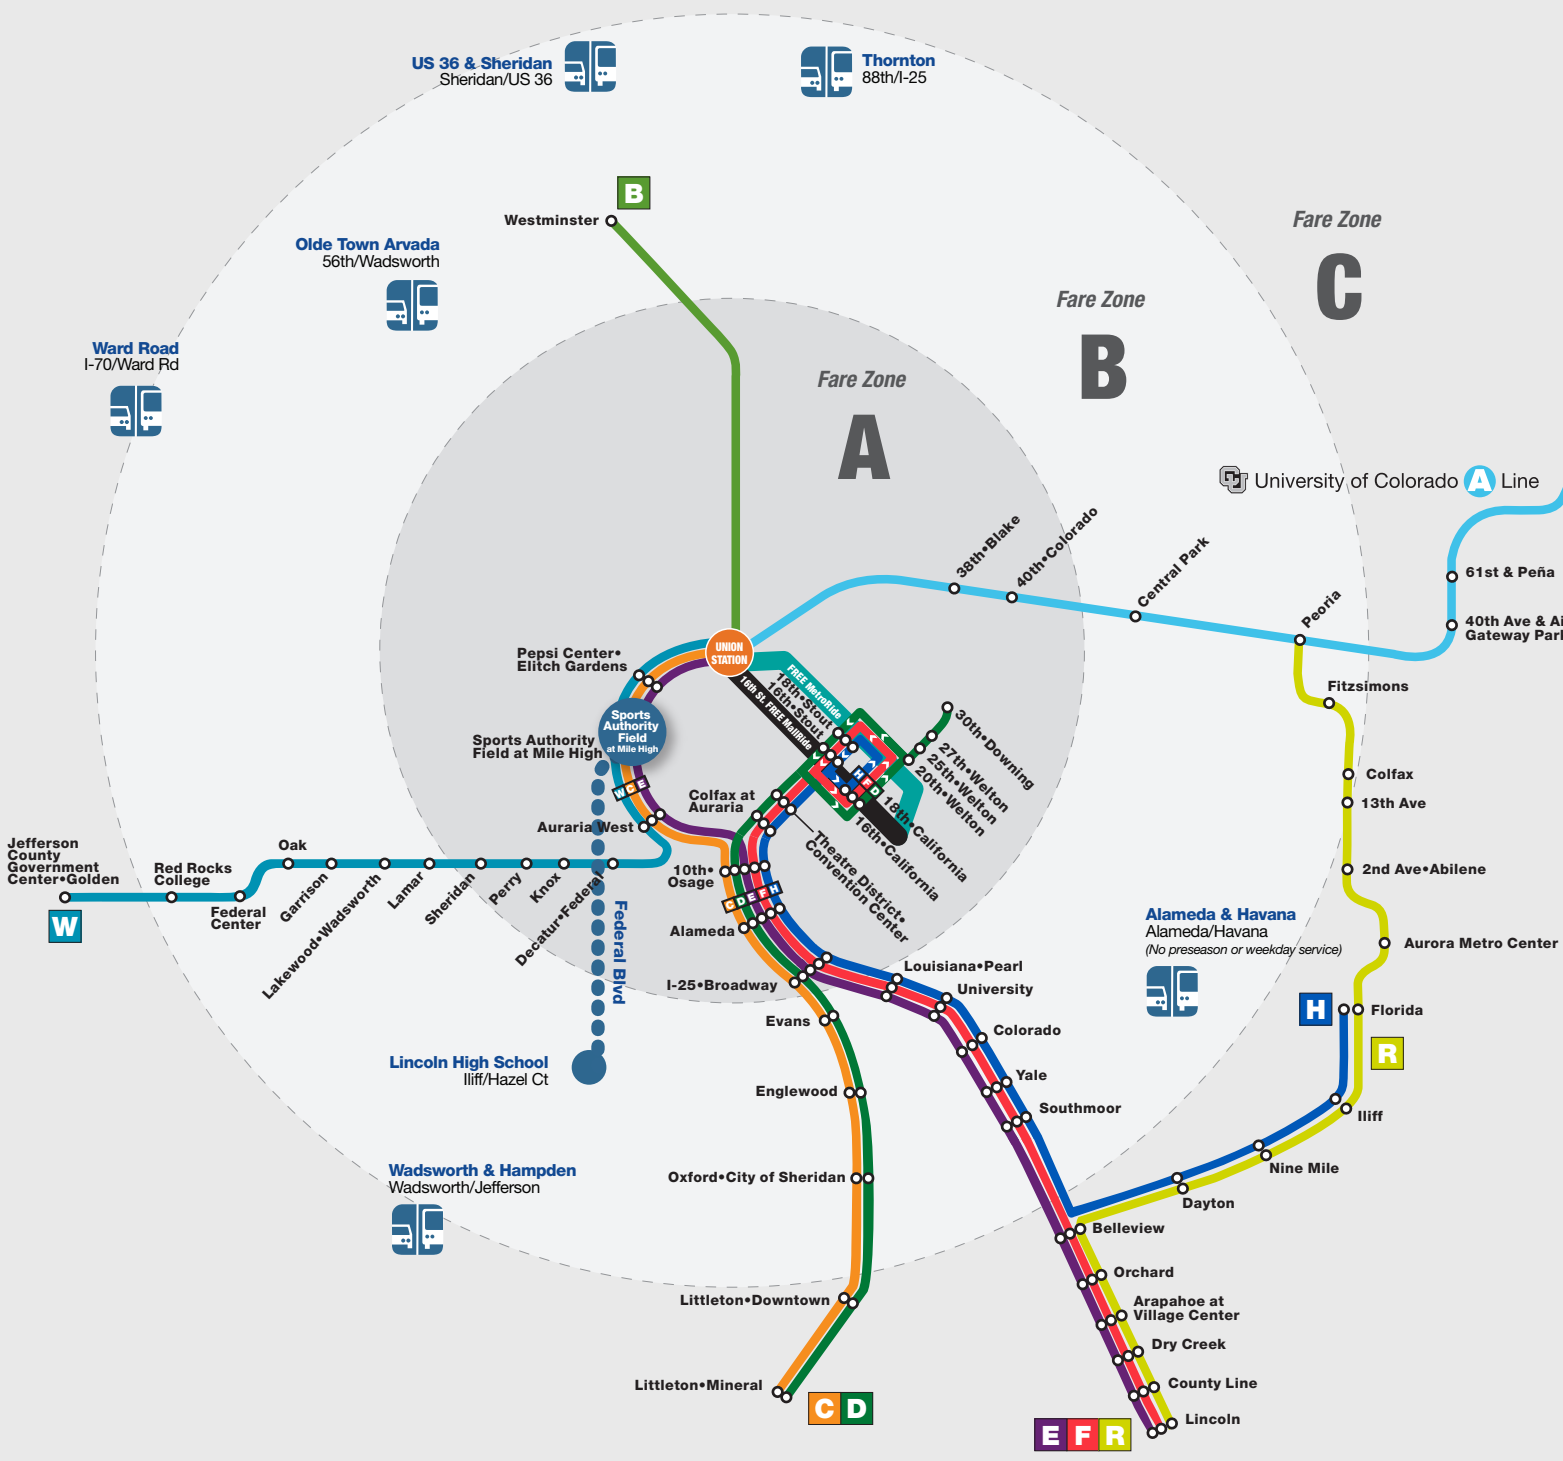

**Boulder High School**  
16th/Arapahoe

**US 36 & Table Mesa**  
Table Mesa/US 36

**8th & Coffman**  
8th/Coffman

**US 36 & McCaslin**  
US 36/McCaslin

**Longmont**  
815 S Main

**US 36 & Broomfield**  
120th/Wadsworth

**Wagon Road**  
Huron/120th

**US 36 & Sheridan**  
Sheridan/US 36

**Thornton**  
88th/I-25

**Olde Town Arvada**  
56th/Wadsworth

**Ward Road**  
I-70/Ward Rd

Fare Zone

Fare Zone

**Legend**

- CU vs CSU Park-n-Ride**  
Parking fees may apply.
- Federal Shuttle
- Additional CU vs CSU stop

Fare Zone  
**Airport**

**Commuter Rail**

**A Line**

**B Line**

**Light Rail**

**C Line**

**D Line**

**E Line**

**F Line**

**H Line**

**R Line**

**W Line**

Travel zones	Regular/Discount fares (one-way)*
1-2 zones	\$2.60/\$1.30
3 zones	\$4.50/\$2.25
Airport zone	\$9.00/\$4.50

\* Discount fares apply to all seniors 65+, individuals with disabilities, Medicare recipients, and students in elementary, middle and high school, ages 6-19.