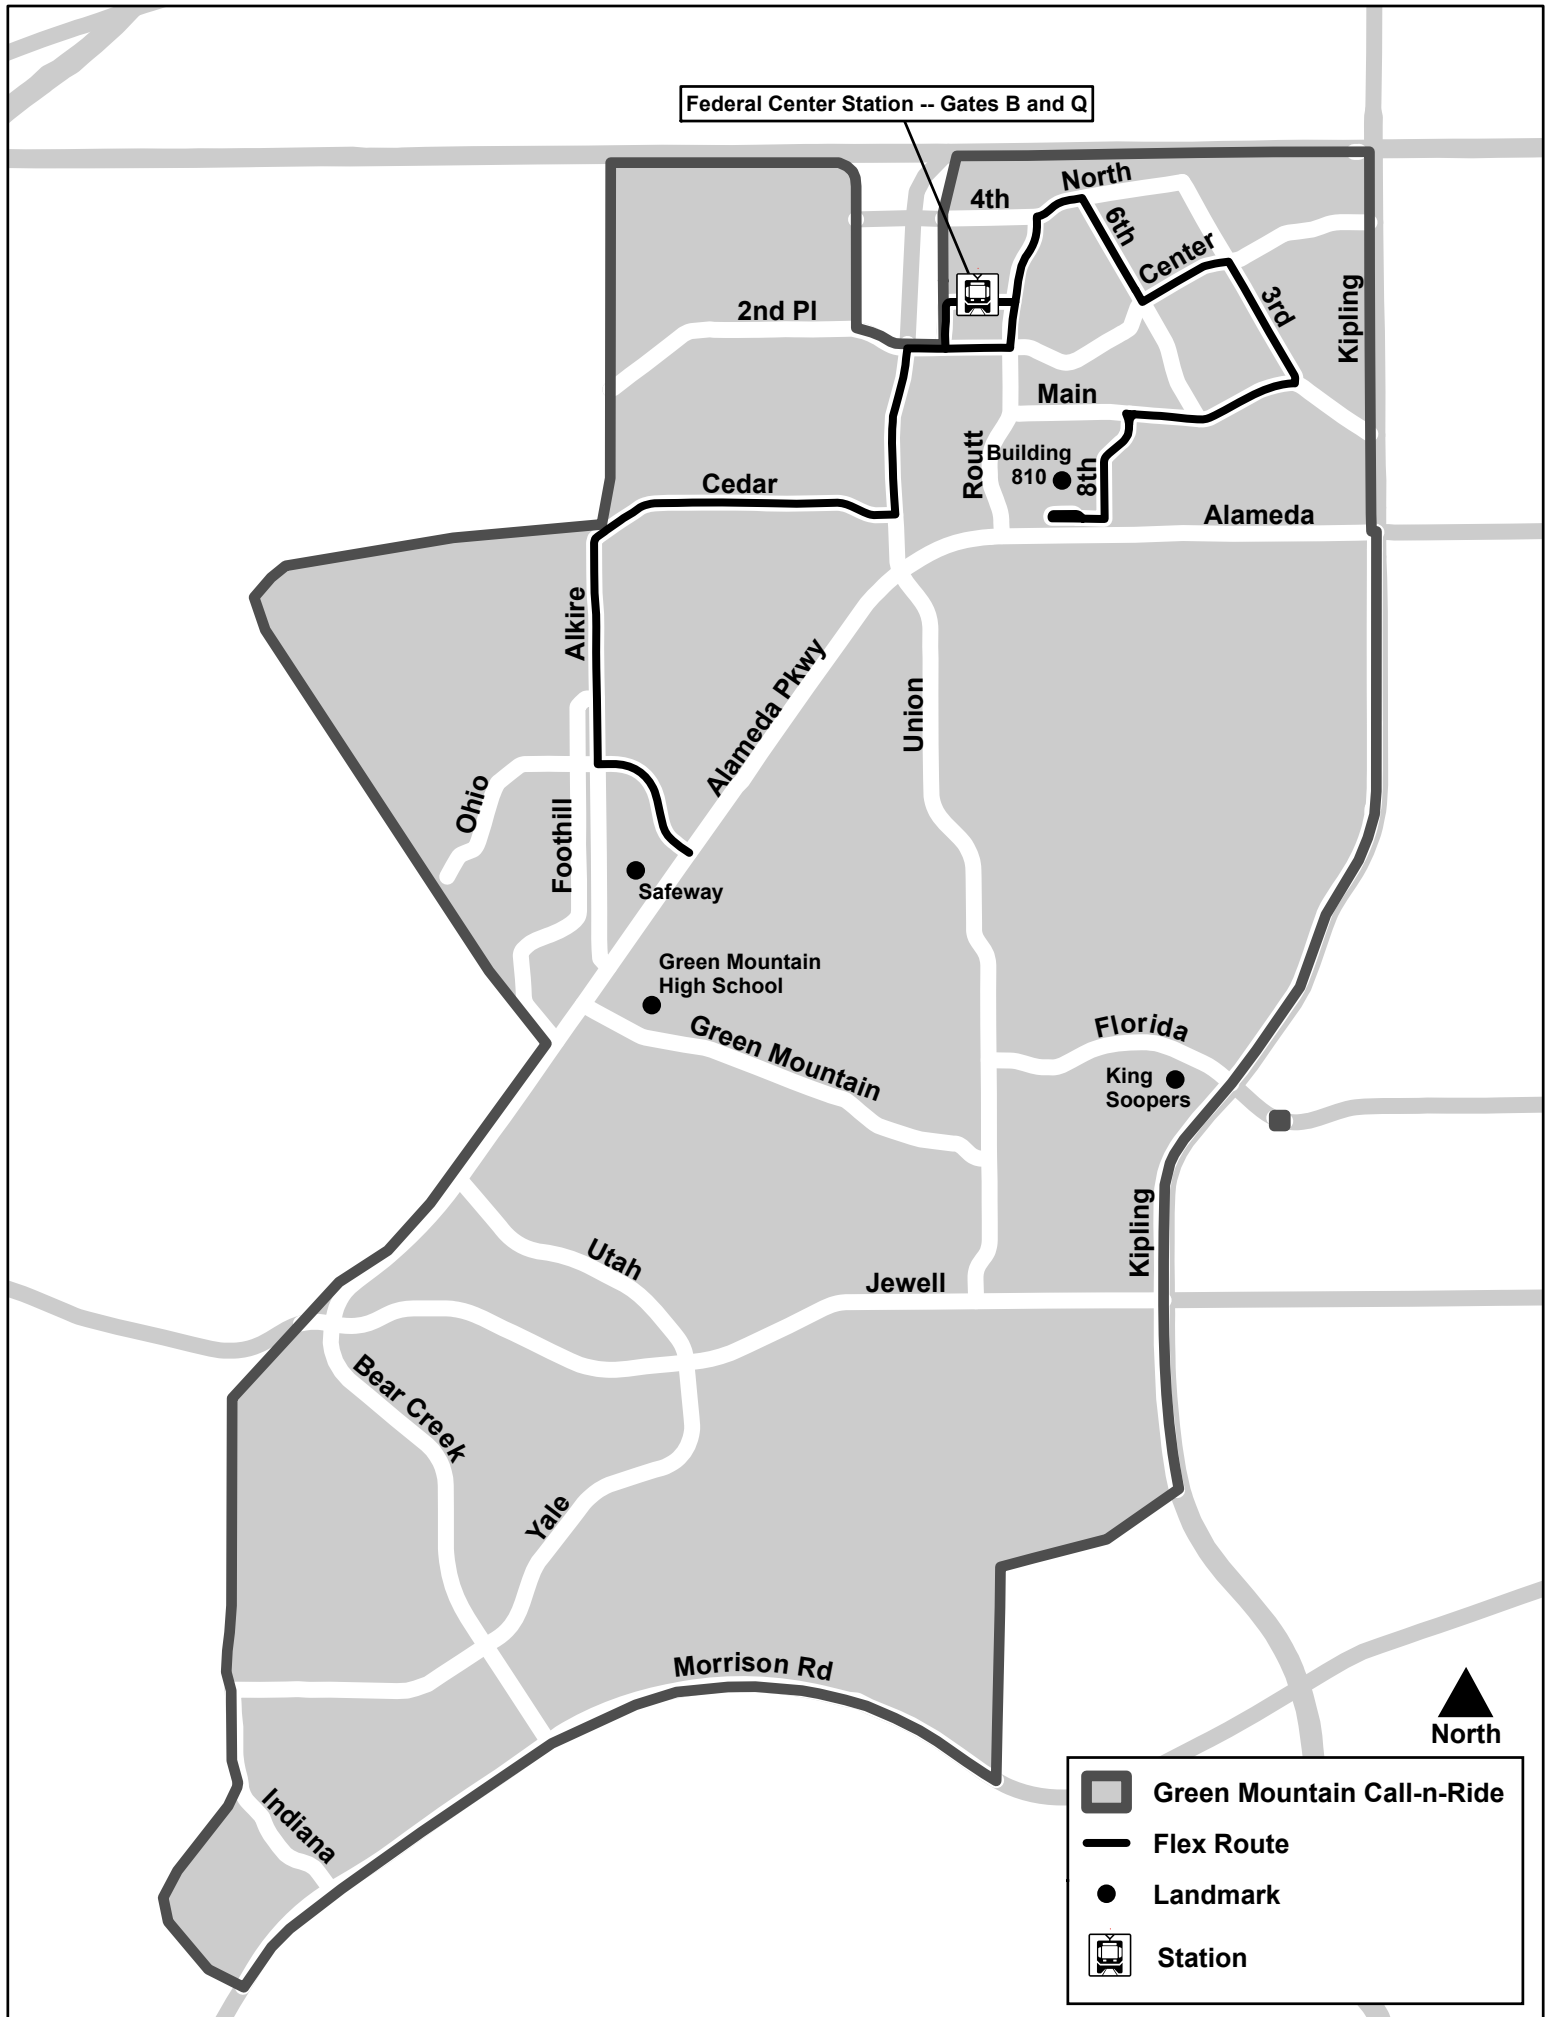

Federal Center Station -- Gates B and Q

 Green Mountain Call-n-Ride

 Flex Route

 Landmark

 Station