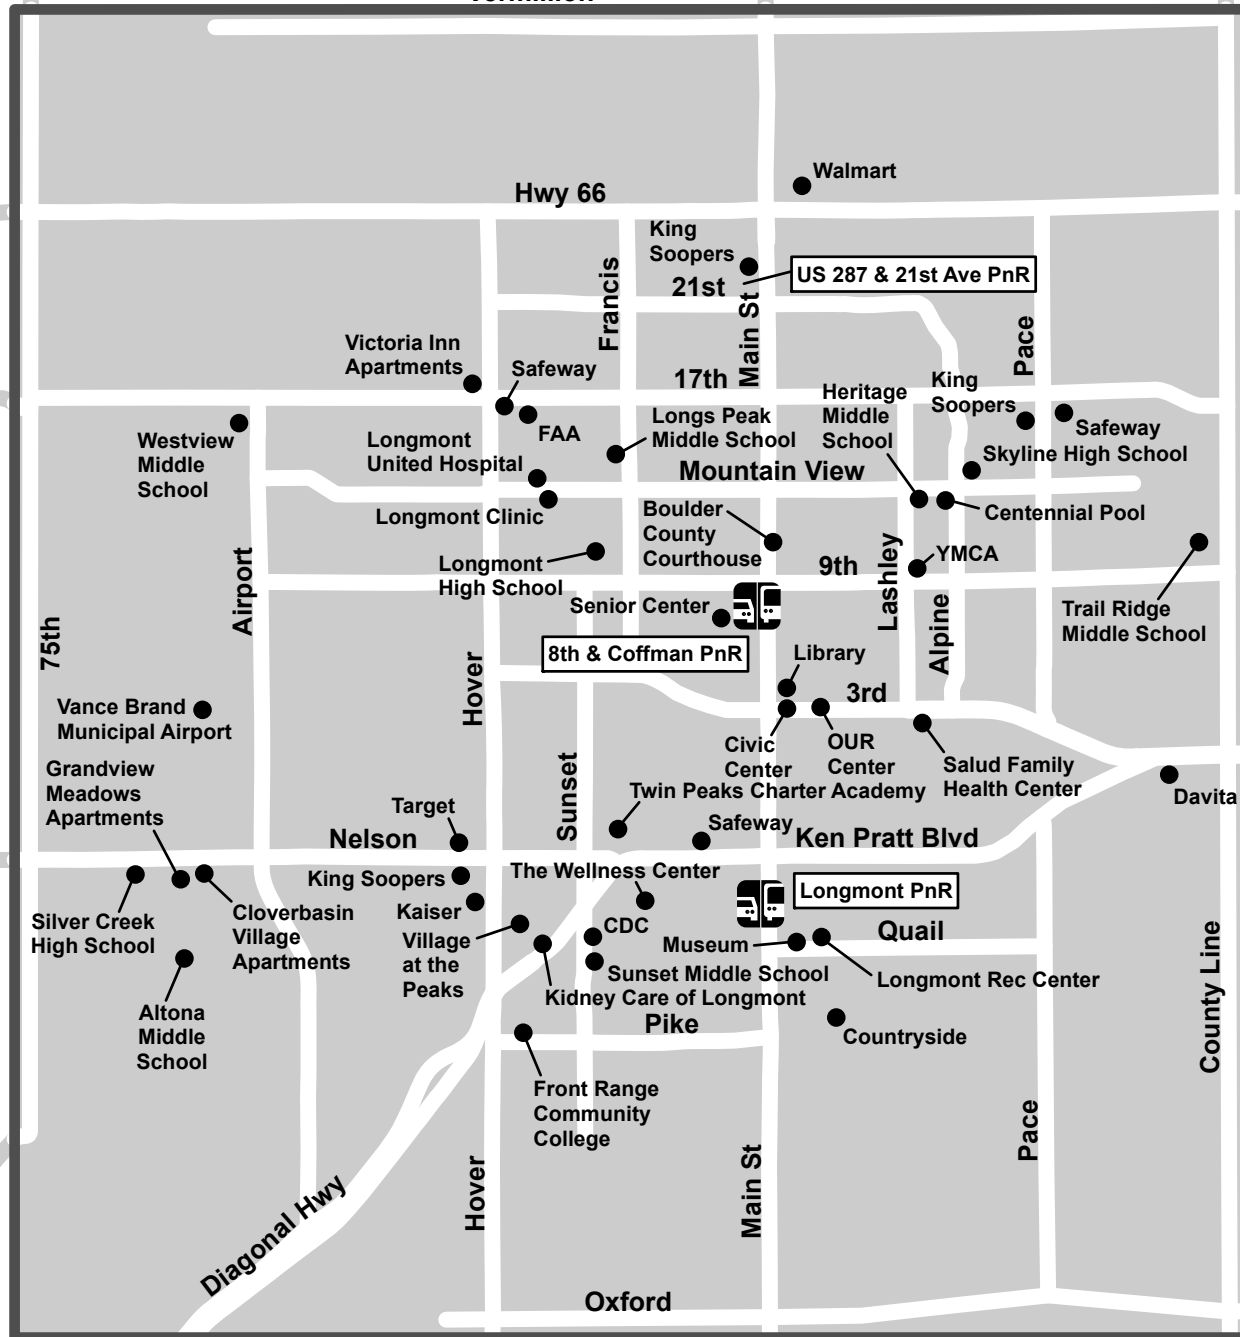

Vermillion

North

- Longmont Call-n-Ride
- Landmark
- Park-n-Ride

This inset map shows a larger geographic area, including parts of the surrounding region. A rectangular box highlights the specific area covered by the main map, showing its location relative to nearby towns and major roads.