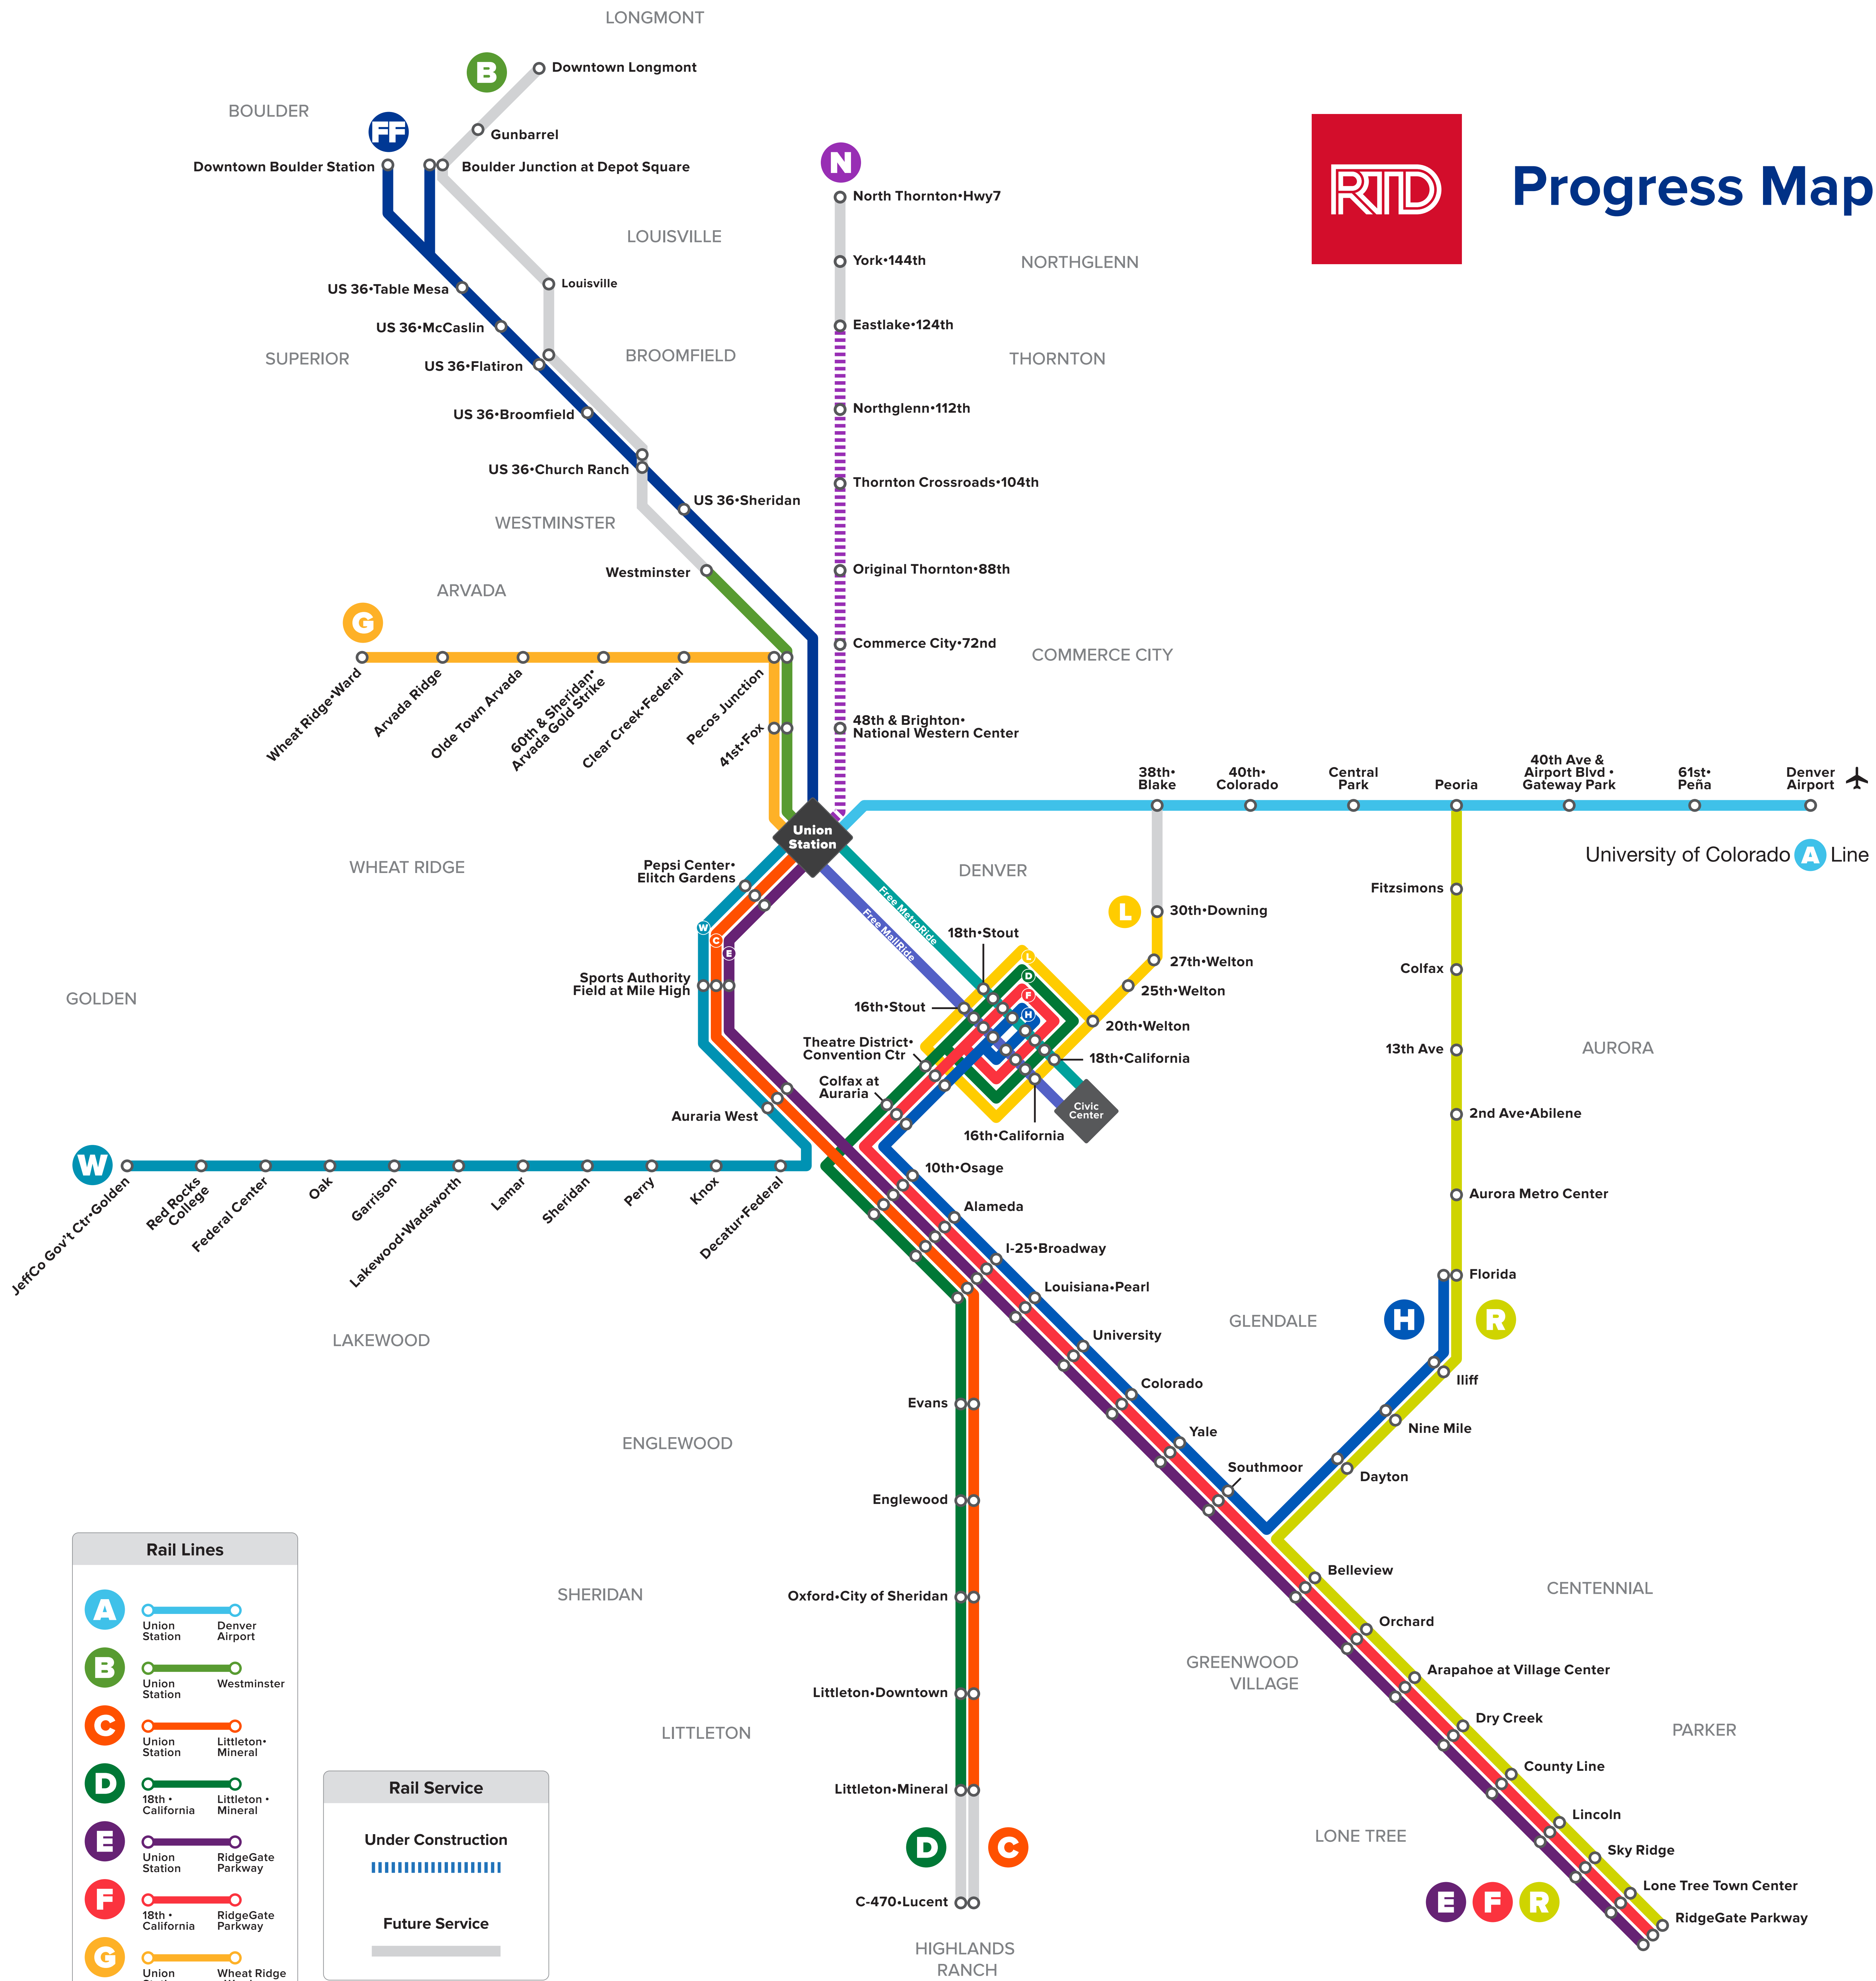

Progress Map

Rail Lines

- A** Union Station - Denver Airport
- B** Union Station - Westminster
- C** Union Station - Littleton - Mineral
- D** 18th - California - Littleton - Mineral
- E** Union Station - RidgeGate Parkway
- F** 18th - California - RidgeGate Parkway
- G** Union Station - Wheat Ridge - Ward
- H** 18th - California - Florida
- L** 16th - Stout - 30th - Downing
- N** Union Station - Northglenn
- R** Peoria - RidgeGate Parkway
- W** Union Station - JeffCo Gov't Ctr - Golden

Bus Rapid Transit

- FF** Denver - Boulder

Free Downtown Bus Service

- Free MetroRide**
Union Station to Civic Center via 18th & 19th St
- Free MallRide**
Union Station to Civic Center via 16th St