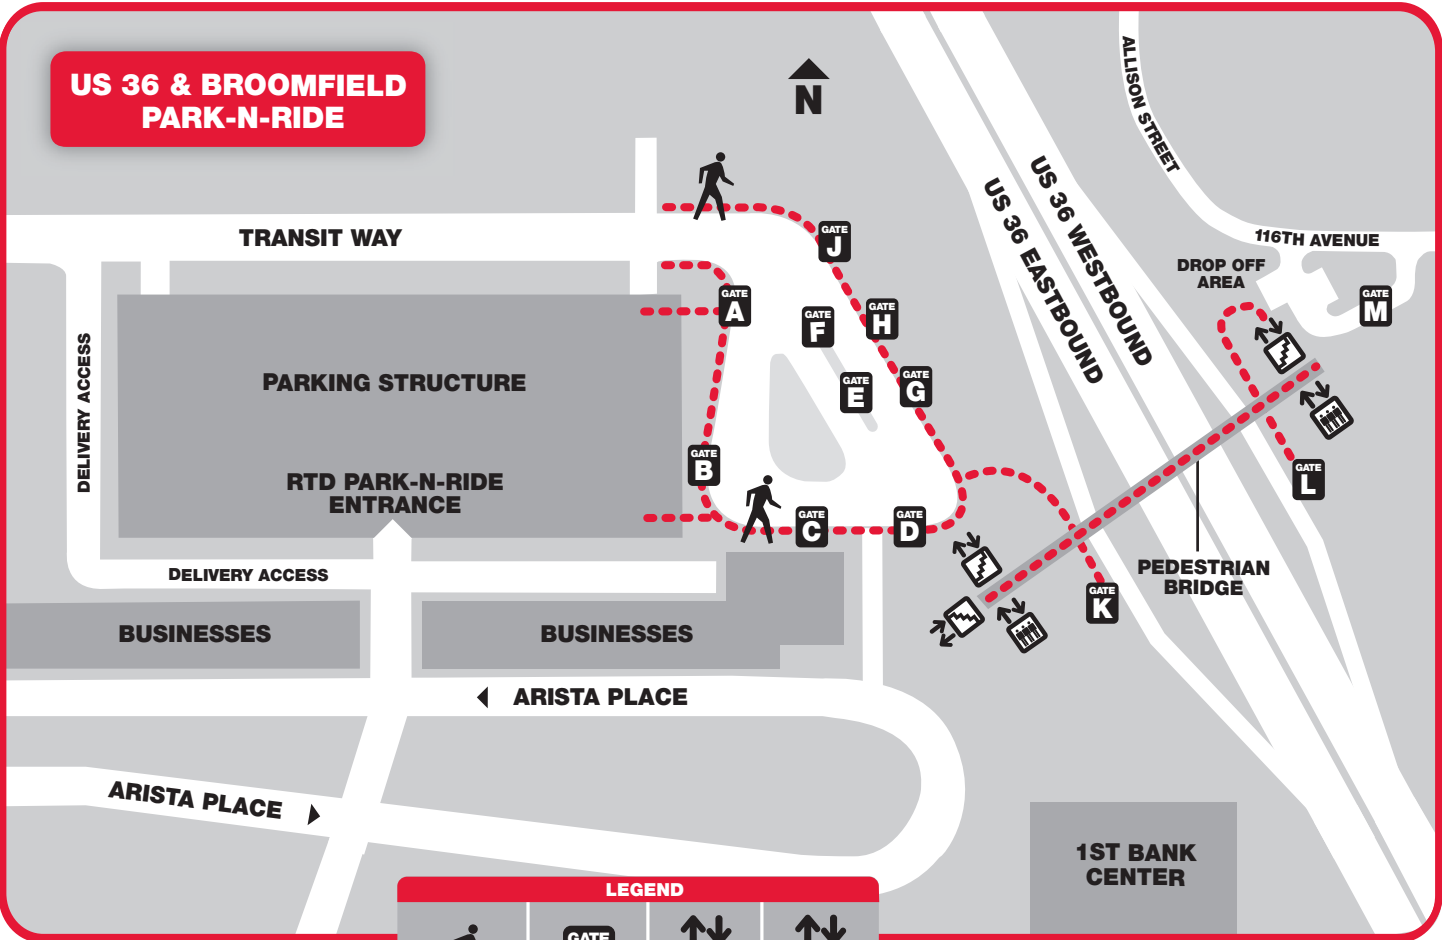

**US 36 & BROOMFIELD  
PARK-N-RIDE**

**LEGEND**

			
Pedestrian Access	Bus Gate	Elevator	Stairs