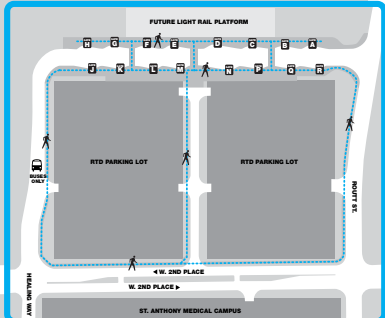

6TH AVE.

6TH AVE.

**COLD SPRING
PARK-N-RIDE**

**Cold Spring
Park-n-Ride
closes, and the
Federal
Center Station
opens on
June 18, 2011**

W. 4TH AVE.

ROUTT ST.

UNION BLVD.

W. 2ND PLACE

▲
N

W. 2ND PLACE

HEALING WAY

ROUTT ST.

**FEDERAL CENTER
STATION**

FUTURE LIGHT RAIL PLATFORM

GATE H GATE G GATE F GATE E GATE D GATE C GATE B GATE A

GATE J GATE K GATE L GATE M GATE N GATE P GATE Q GATE R

RTD PARKING LOT

RTD PARKING LOT

BUSES ONLY

ROUTT ST.

◀ W. 2ND PLACE

W. 2ND PLACE ▶

ALAMEDA AVE.

HEALING WAY

ST. ANTHONY MEDICAL CAMPUS