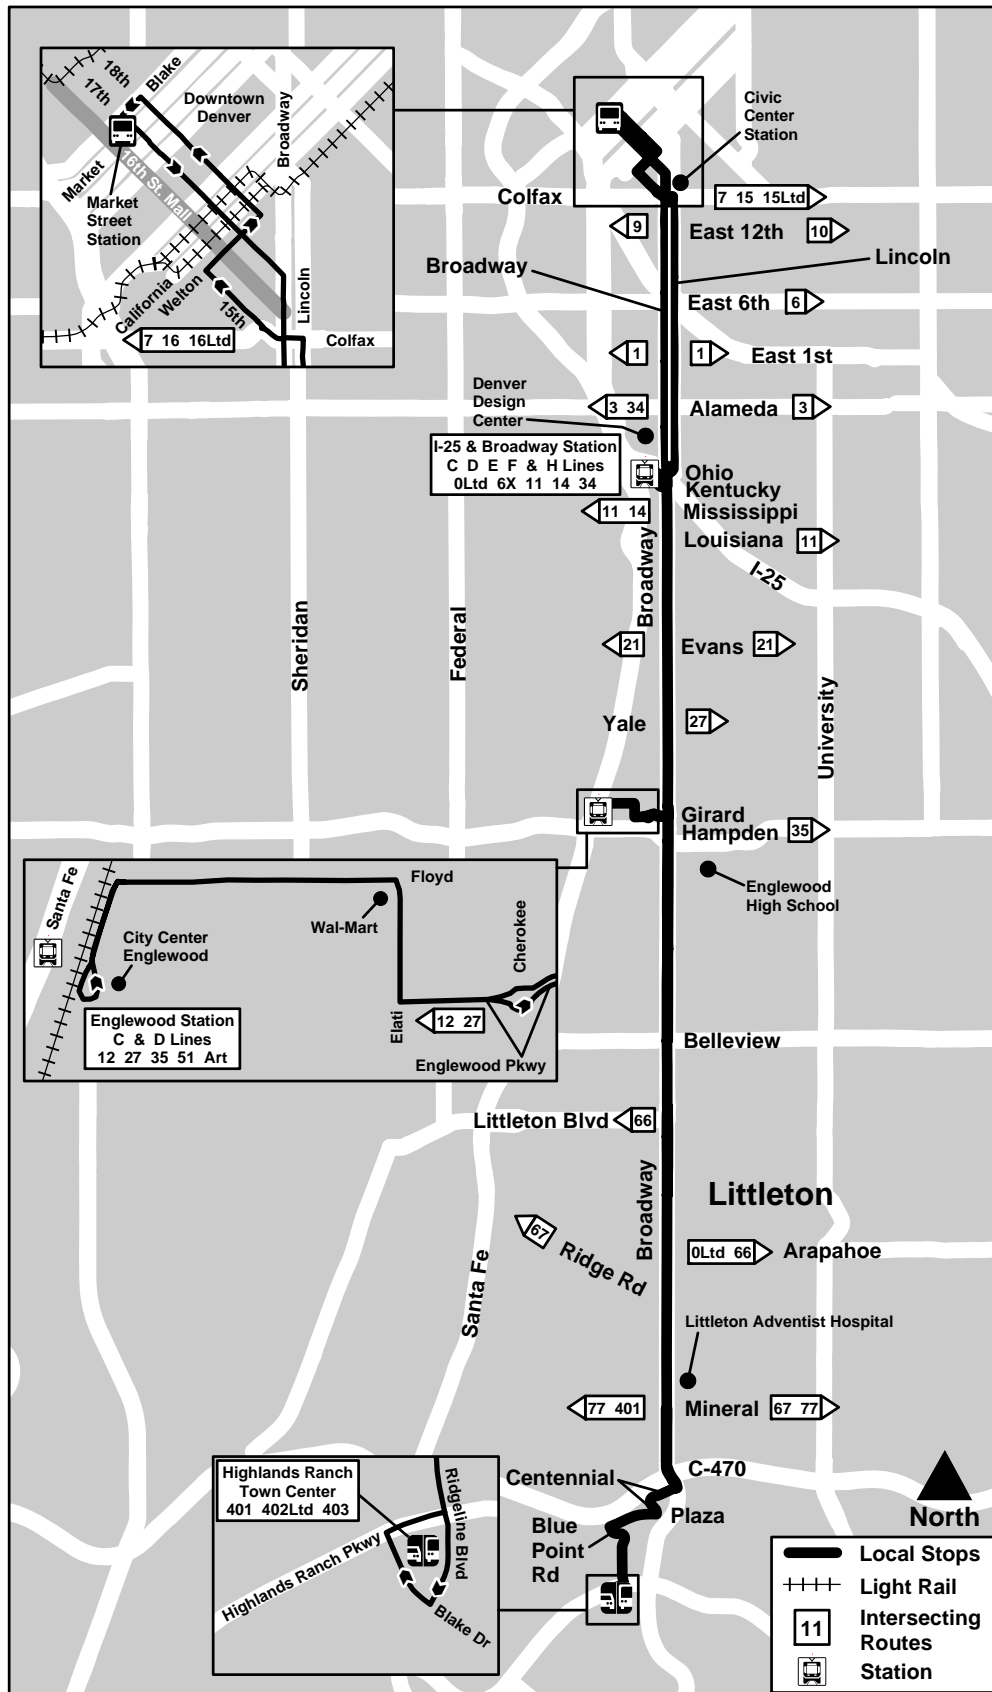

# Route 0 South Broadway

Effective: 3 May 2009  
Map Revised: 3 May 2009

**Legend**

- Local Stops
- Light Rail
- Intersecting Routes
- Station