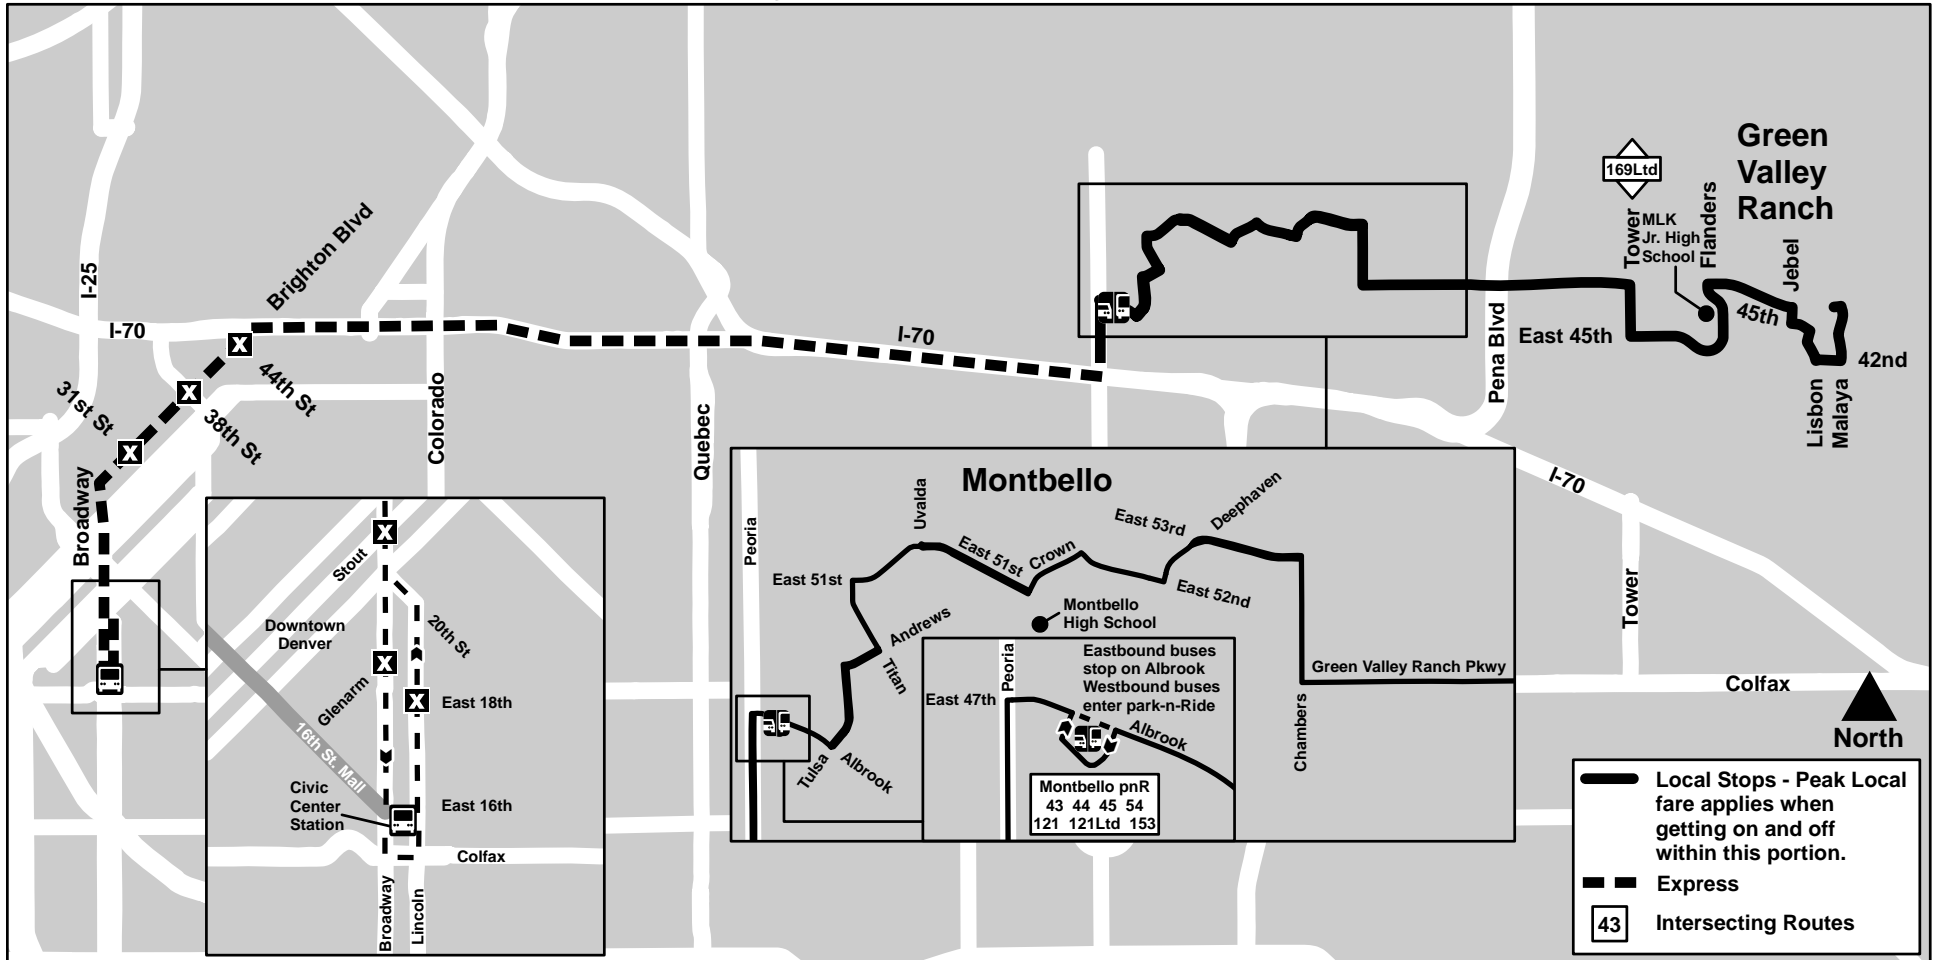

Route 47X Green Valley Ranch/Montbello Express

Effective: 11 January 2009
Map Revised: 11 January 2009

-  Local Stops - Peak Local fare applies when getting on and off within this portion.
-  Express
-  Intersecting Routes