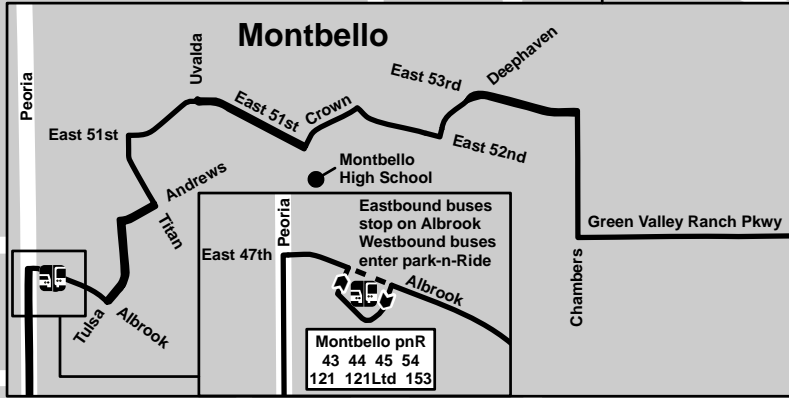

Route 47X Green Valley Ranch/Montbello Express

Effective: 11 January 2009
Map Revised: 11 January 2009

-  Local Stops - Peak Local fare applies when getting on and off within this portion.
-  Express
-  Intersecting Routes