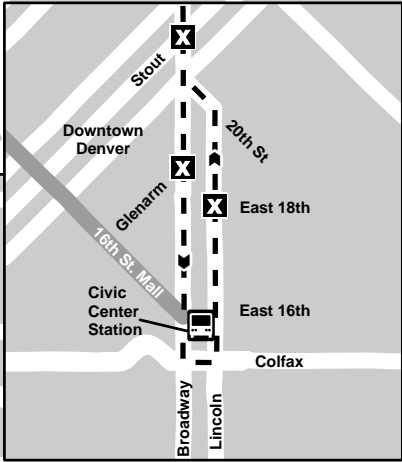

Route 47X Green Valley Ranch/Montbello Express

Effective: 11 January 2009
Map Revised: 11 January 2009

-  Local Stops - Peak Local fare applies when getting on and off within this portion.
-  Express
-  Intersecting Routes