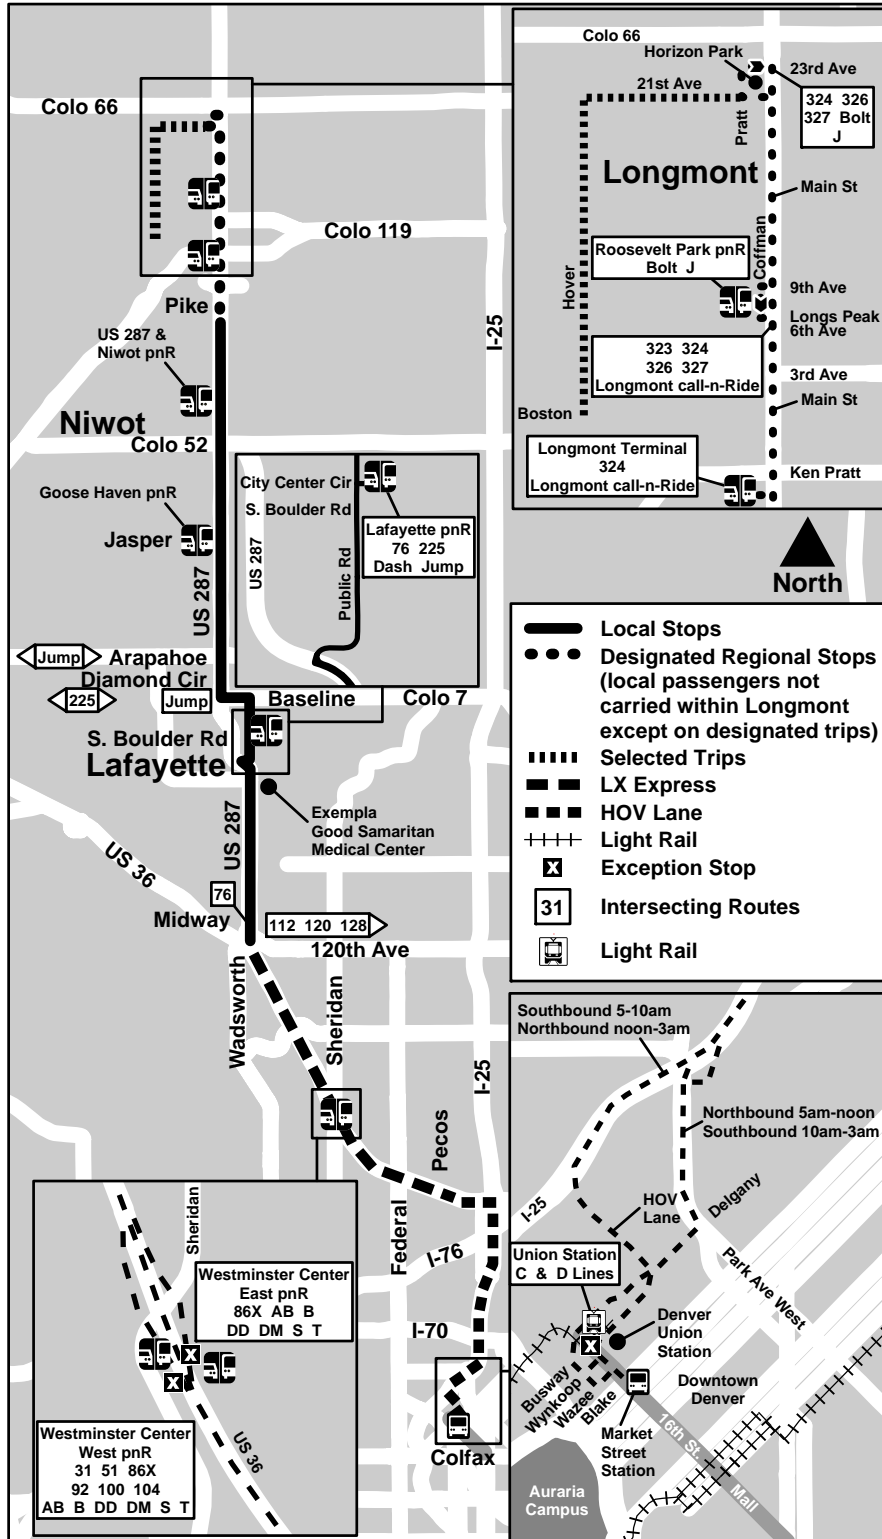

# Route L Longmont/Denver

Effective: 23 August 2009  
Map Revised: 23 August 2009

# Route LH/LX Longmont/Denver Express

Effective: 23 August 2009  
Map Revised: 23 August 2009