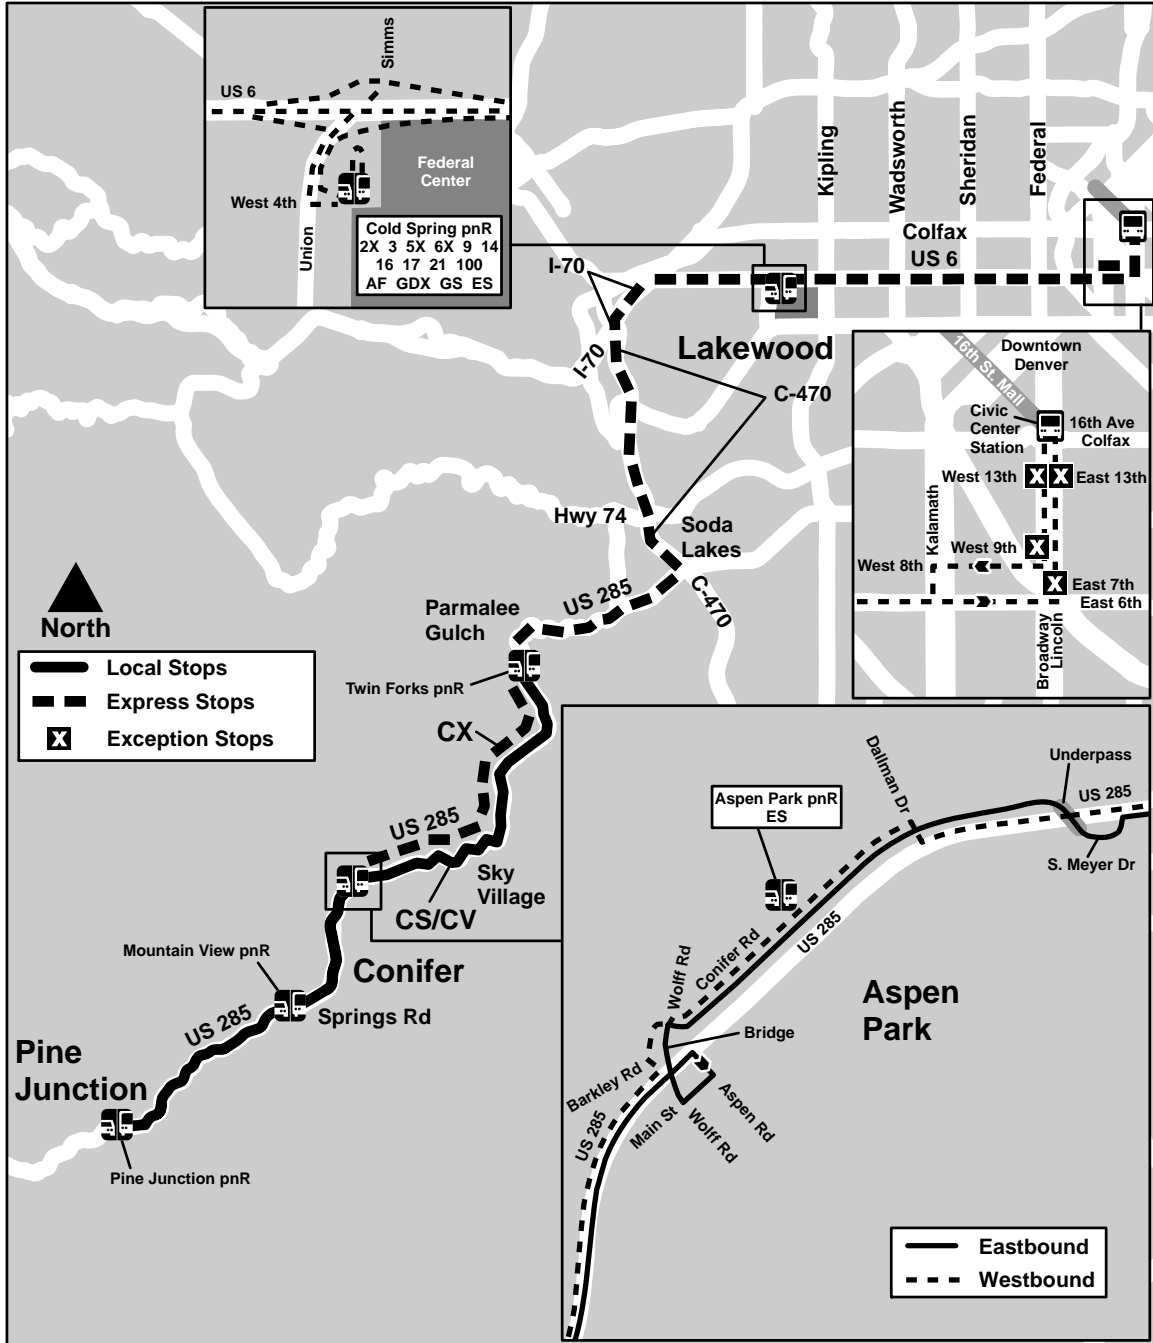

# Route 2X/5X Morrison/Cold Spring

Effective: 3 May 2009  
Map Revised: 3 May 2009

# Route CS/CV/CX Pine Junction/Conifer/Denver

Effective: 23 August 2009  
Map Revised: 23 August 2009

# Route ES/EV/EX Evergreen/Aspen Park/Denver

Effective: 23 August 2009  
Map Revised: 23 August 2009