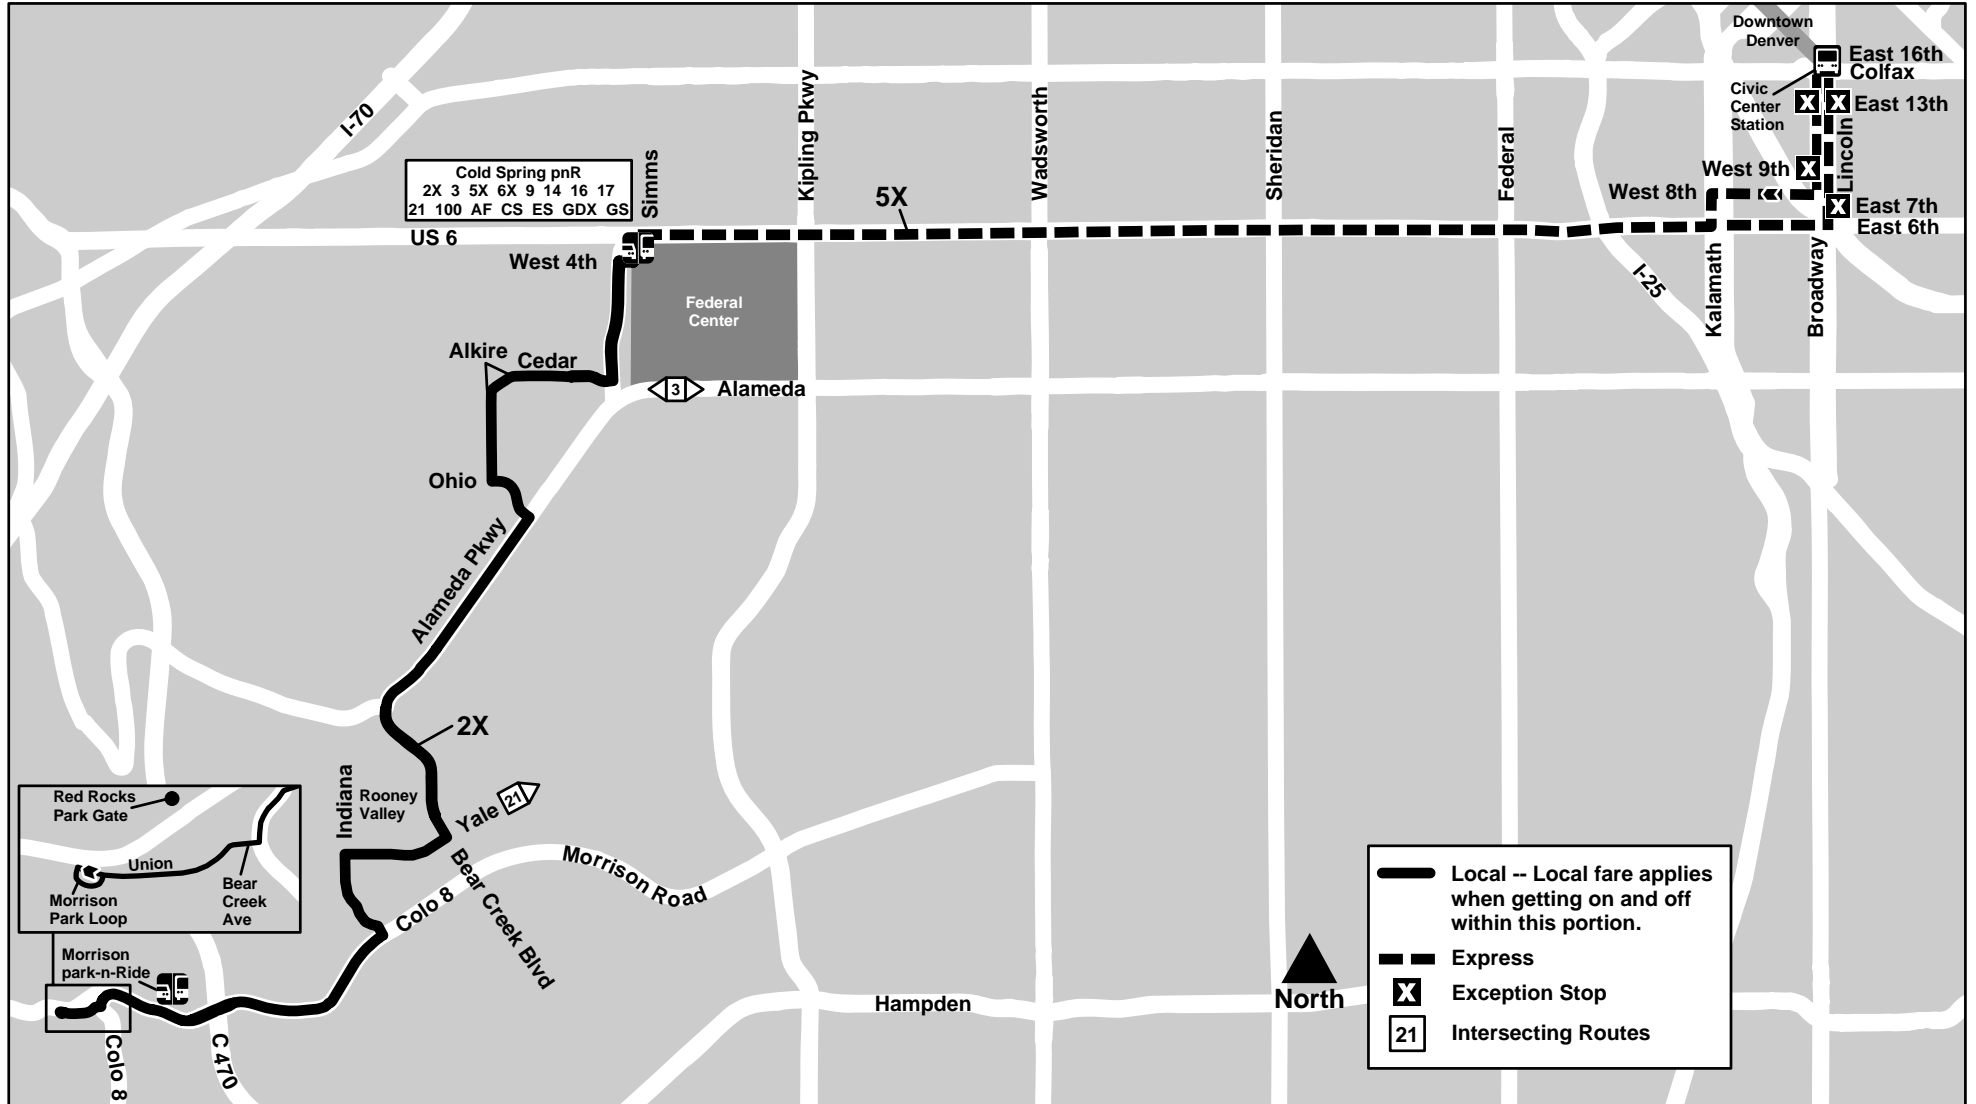

# Route 2X/5X Morrison/Cold Spring

Effective: 3 May 2009  
Map Revised: 3 May 2009

# Route CS/CV/CX Pine Junction/Conifer/Denver

Effective: 23 August 2009  
Map Revised: 23 August 2009

# Route ES/EV/EX Evergreen/Aspen Park/Denver

Effective: 23 August 2009  
Map Revised: 23 August 2009