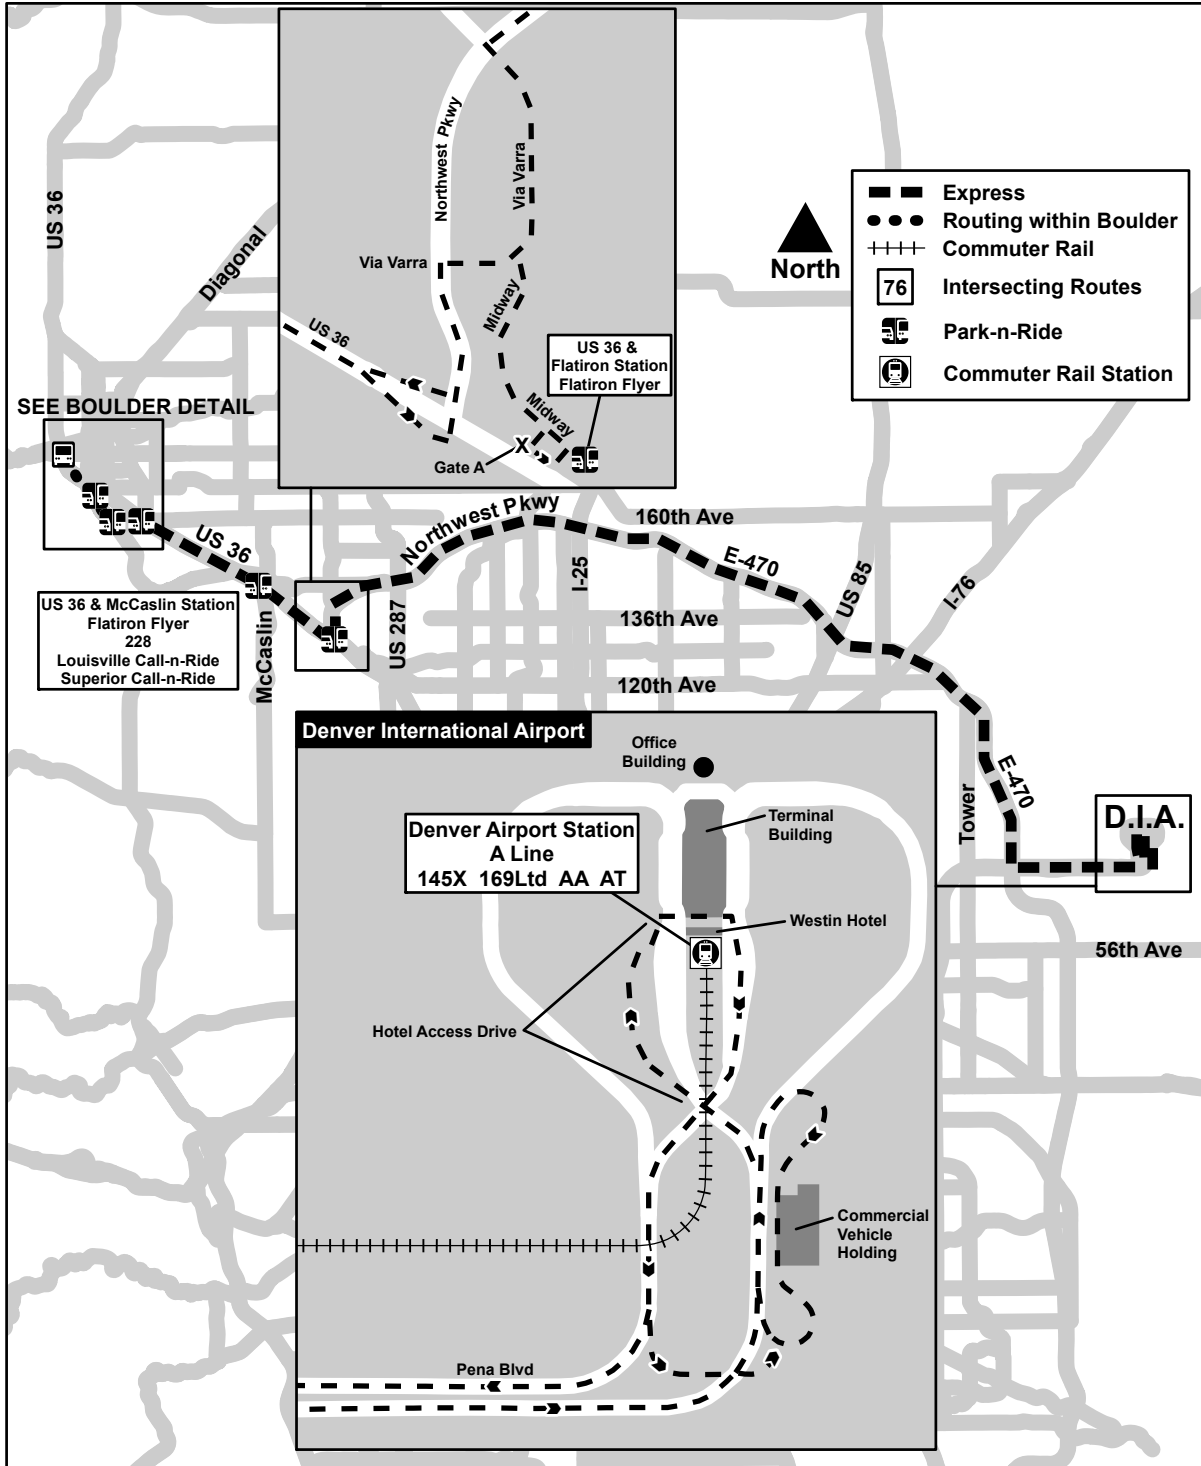

# Route AB DIA/Boulder via E-470

Effective: 24 April 2016  
Map Revised: 24 April 2016

# Boulder Detail (Routes AB and GS)

Effective: 14 August 2016  
Map Revised: 14 August 2016