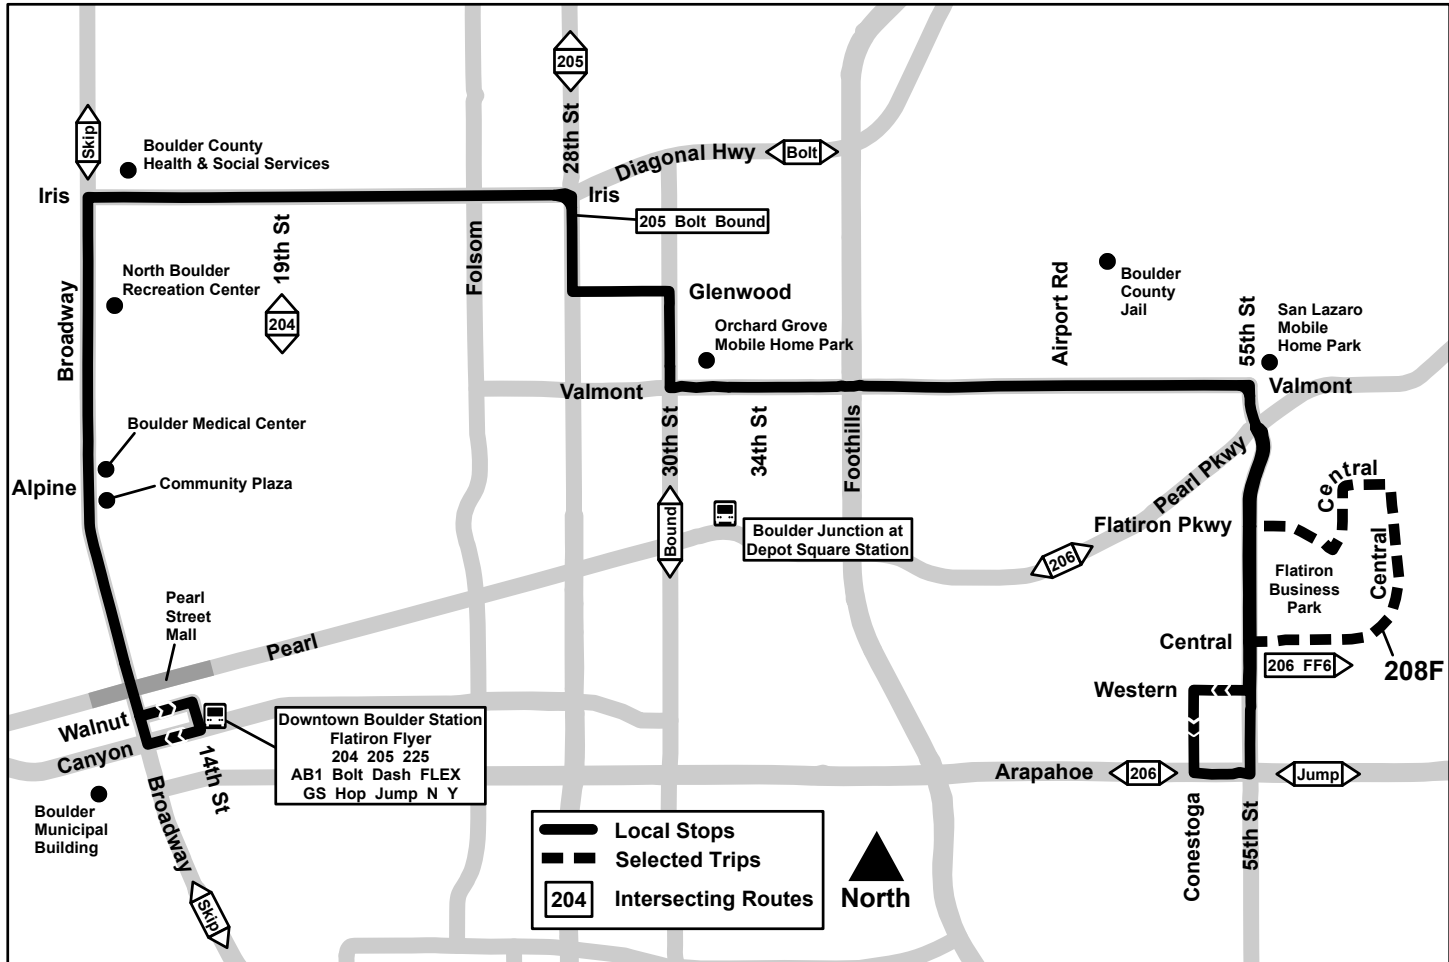

Route 208 Iris/Valmont

Effective: 27 August 2017
 Map Revised: 27 August 2017

-  Local Stops
-  Selected Trips
-  Intersecting Routes