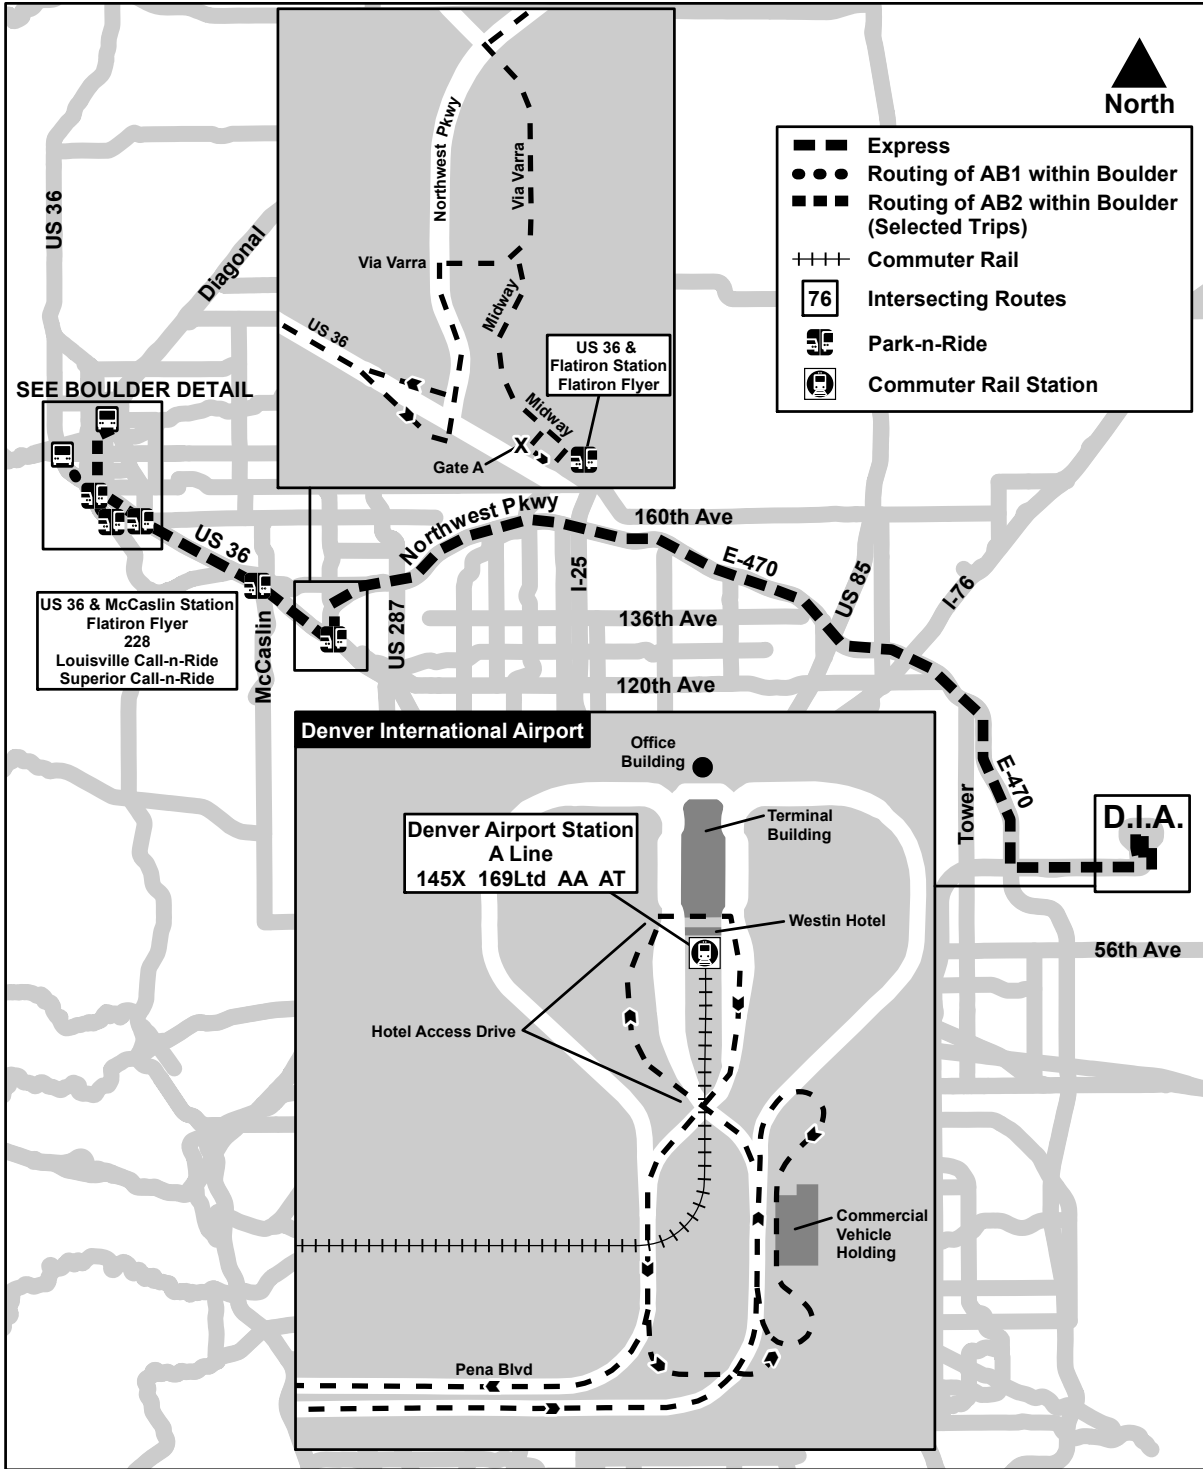

Route AB DIA/Boulder via E-470

Effective: 21 May 2017
Map Revised: 21 May 2017

Boulder Detail (Routes AB and GS)

Effective: 27 August 2017
Map Revised: 27 August 2017