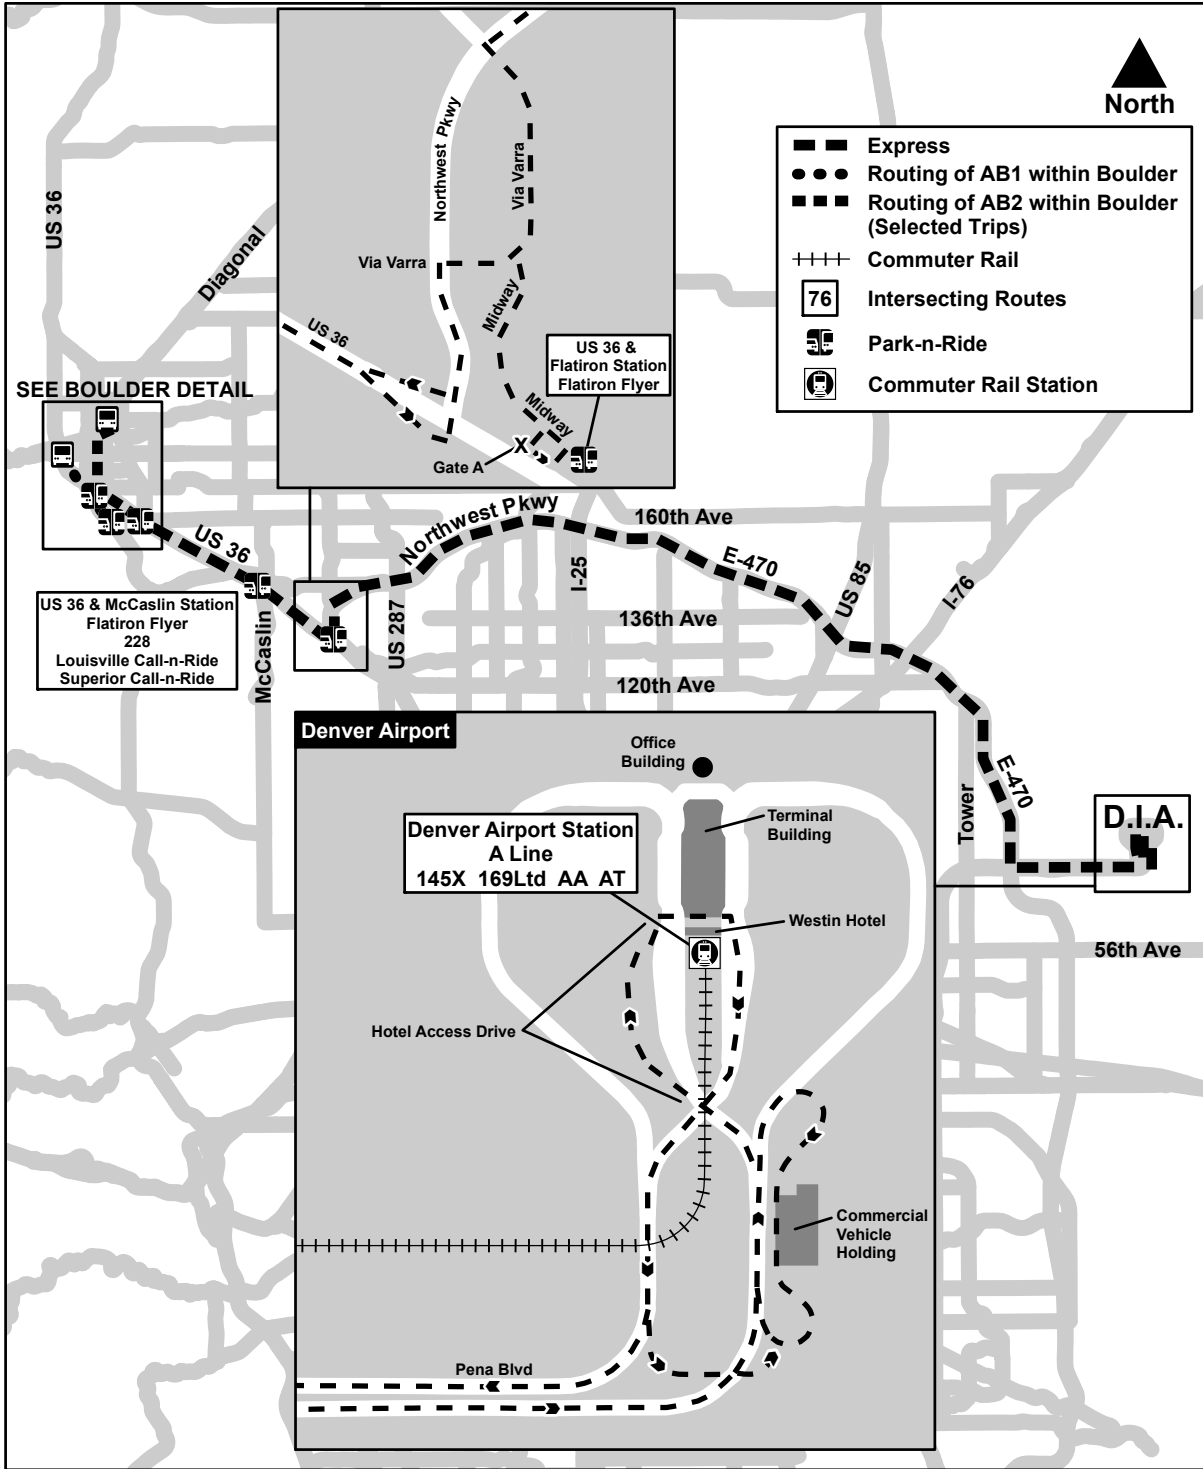

Route AB DIA/Boulder via E-470

Effective: 20 May 2018
Map Revised: 20 May 2018

Boulder Detail (Routes AB and GS)

Effective: 27 August 2017
Map Revised: 27 August 2017