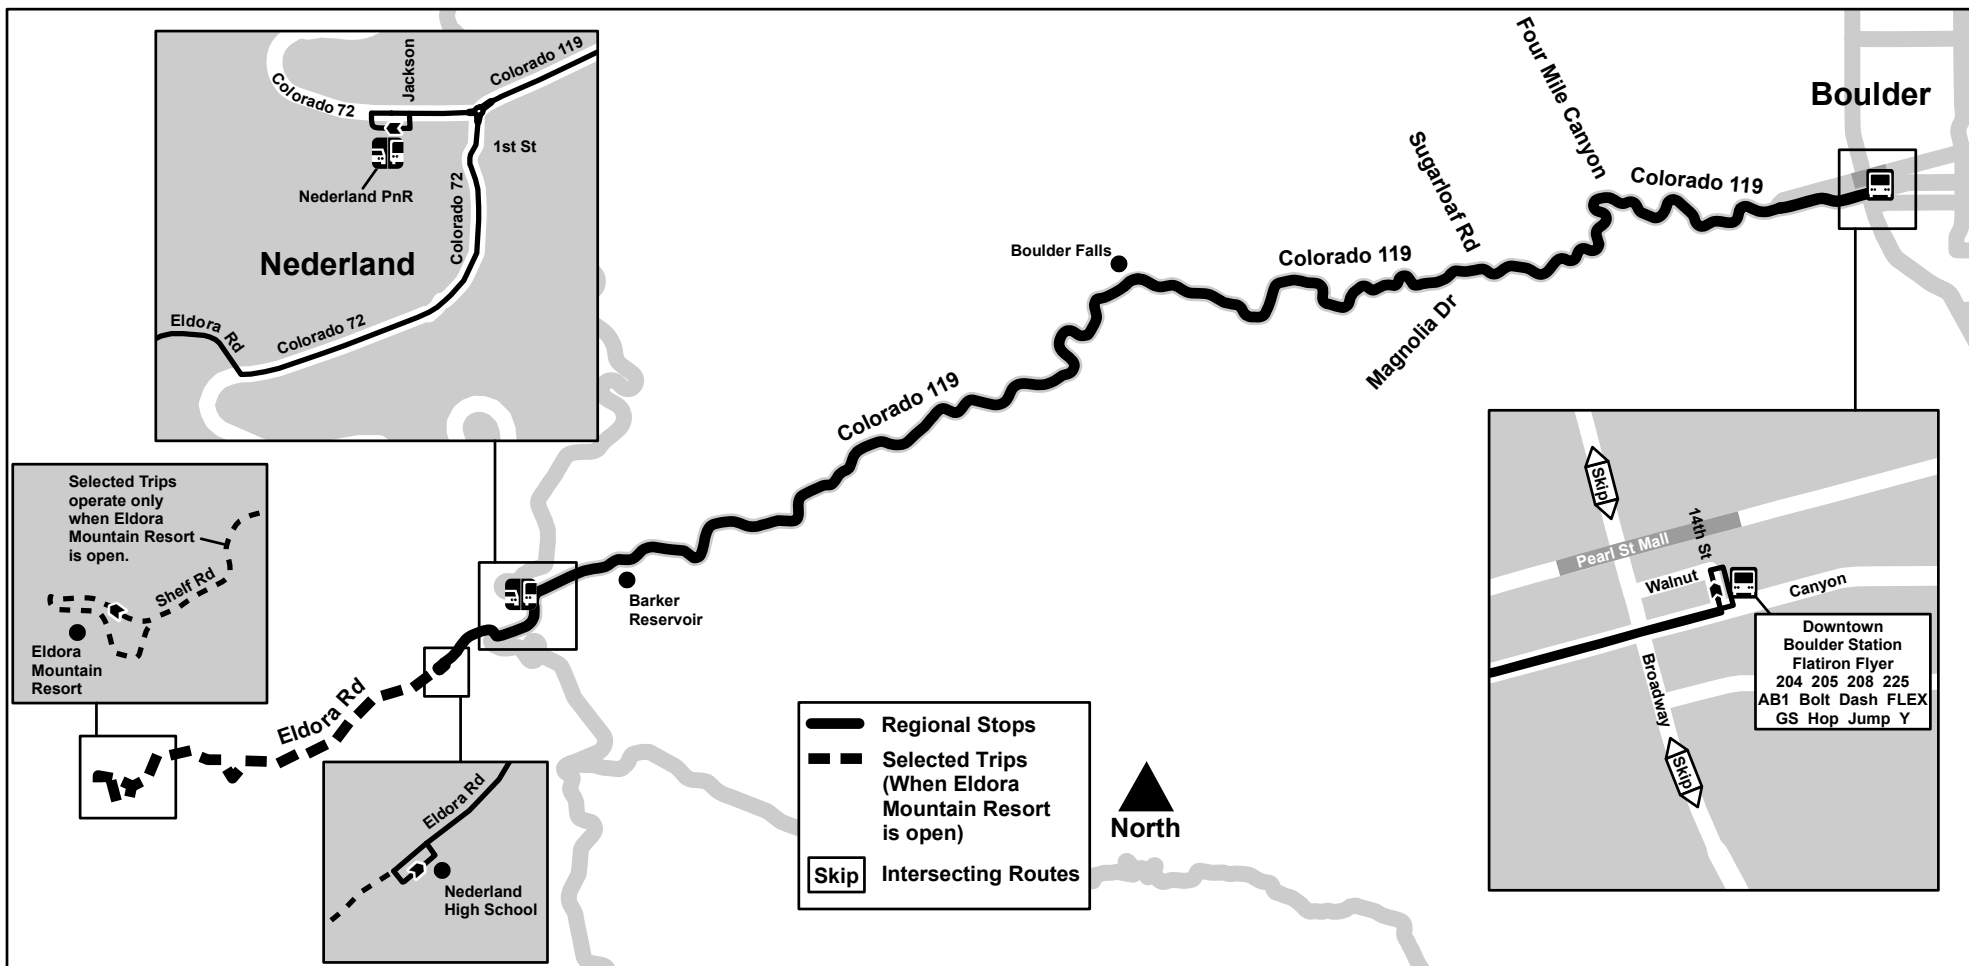

Route N Nederland/Boulder

Effective: 27 August 2017
Map Revised: 27 August 2017

Nederland

Colorado 72
Jackson
Colorado 119
1st St
Nederland PnR
Eldora Rd
Colorado 72

Selected Trips operate only when Eldora Mountain Resort is open.

Eldora Mountain Resort
Shelf Rd

Eldora Rd
Nederland High School

— Regional Stops
- - Selected Trips (When Eldora Mountain Resort is open)
Skip Intersecting Routes

Boulder

Colorado 119
Four Mile Canyon
Sugarloaf Rd
Magnolia Dr
Pearl St Mall
14th St
Walnut Canyon
Broadway

Downtown Boulder Station
Flatiron Flyer
204 205 208 225
AB1 Bolt Dash FLEX
GS Hop Jump Y