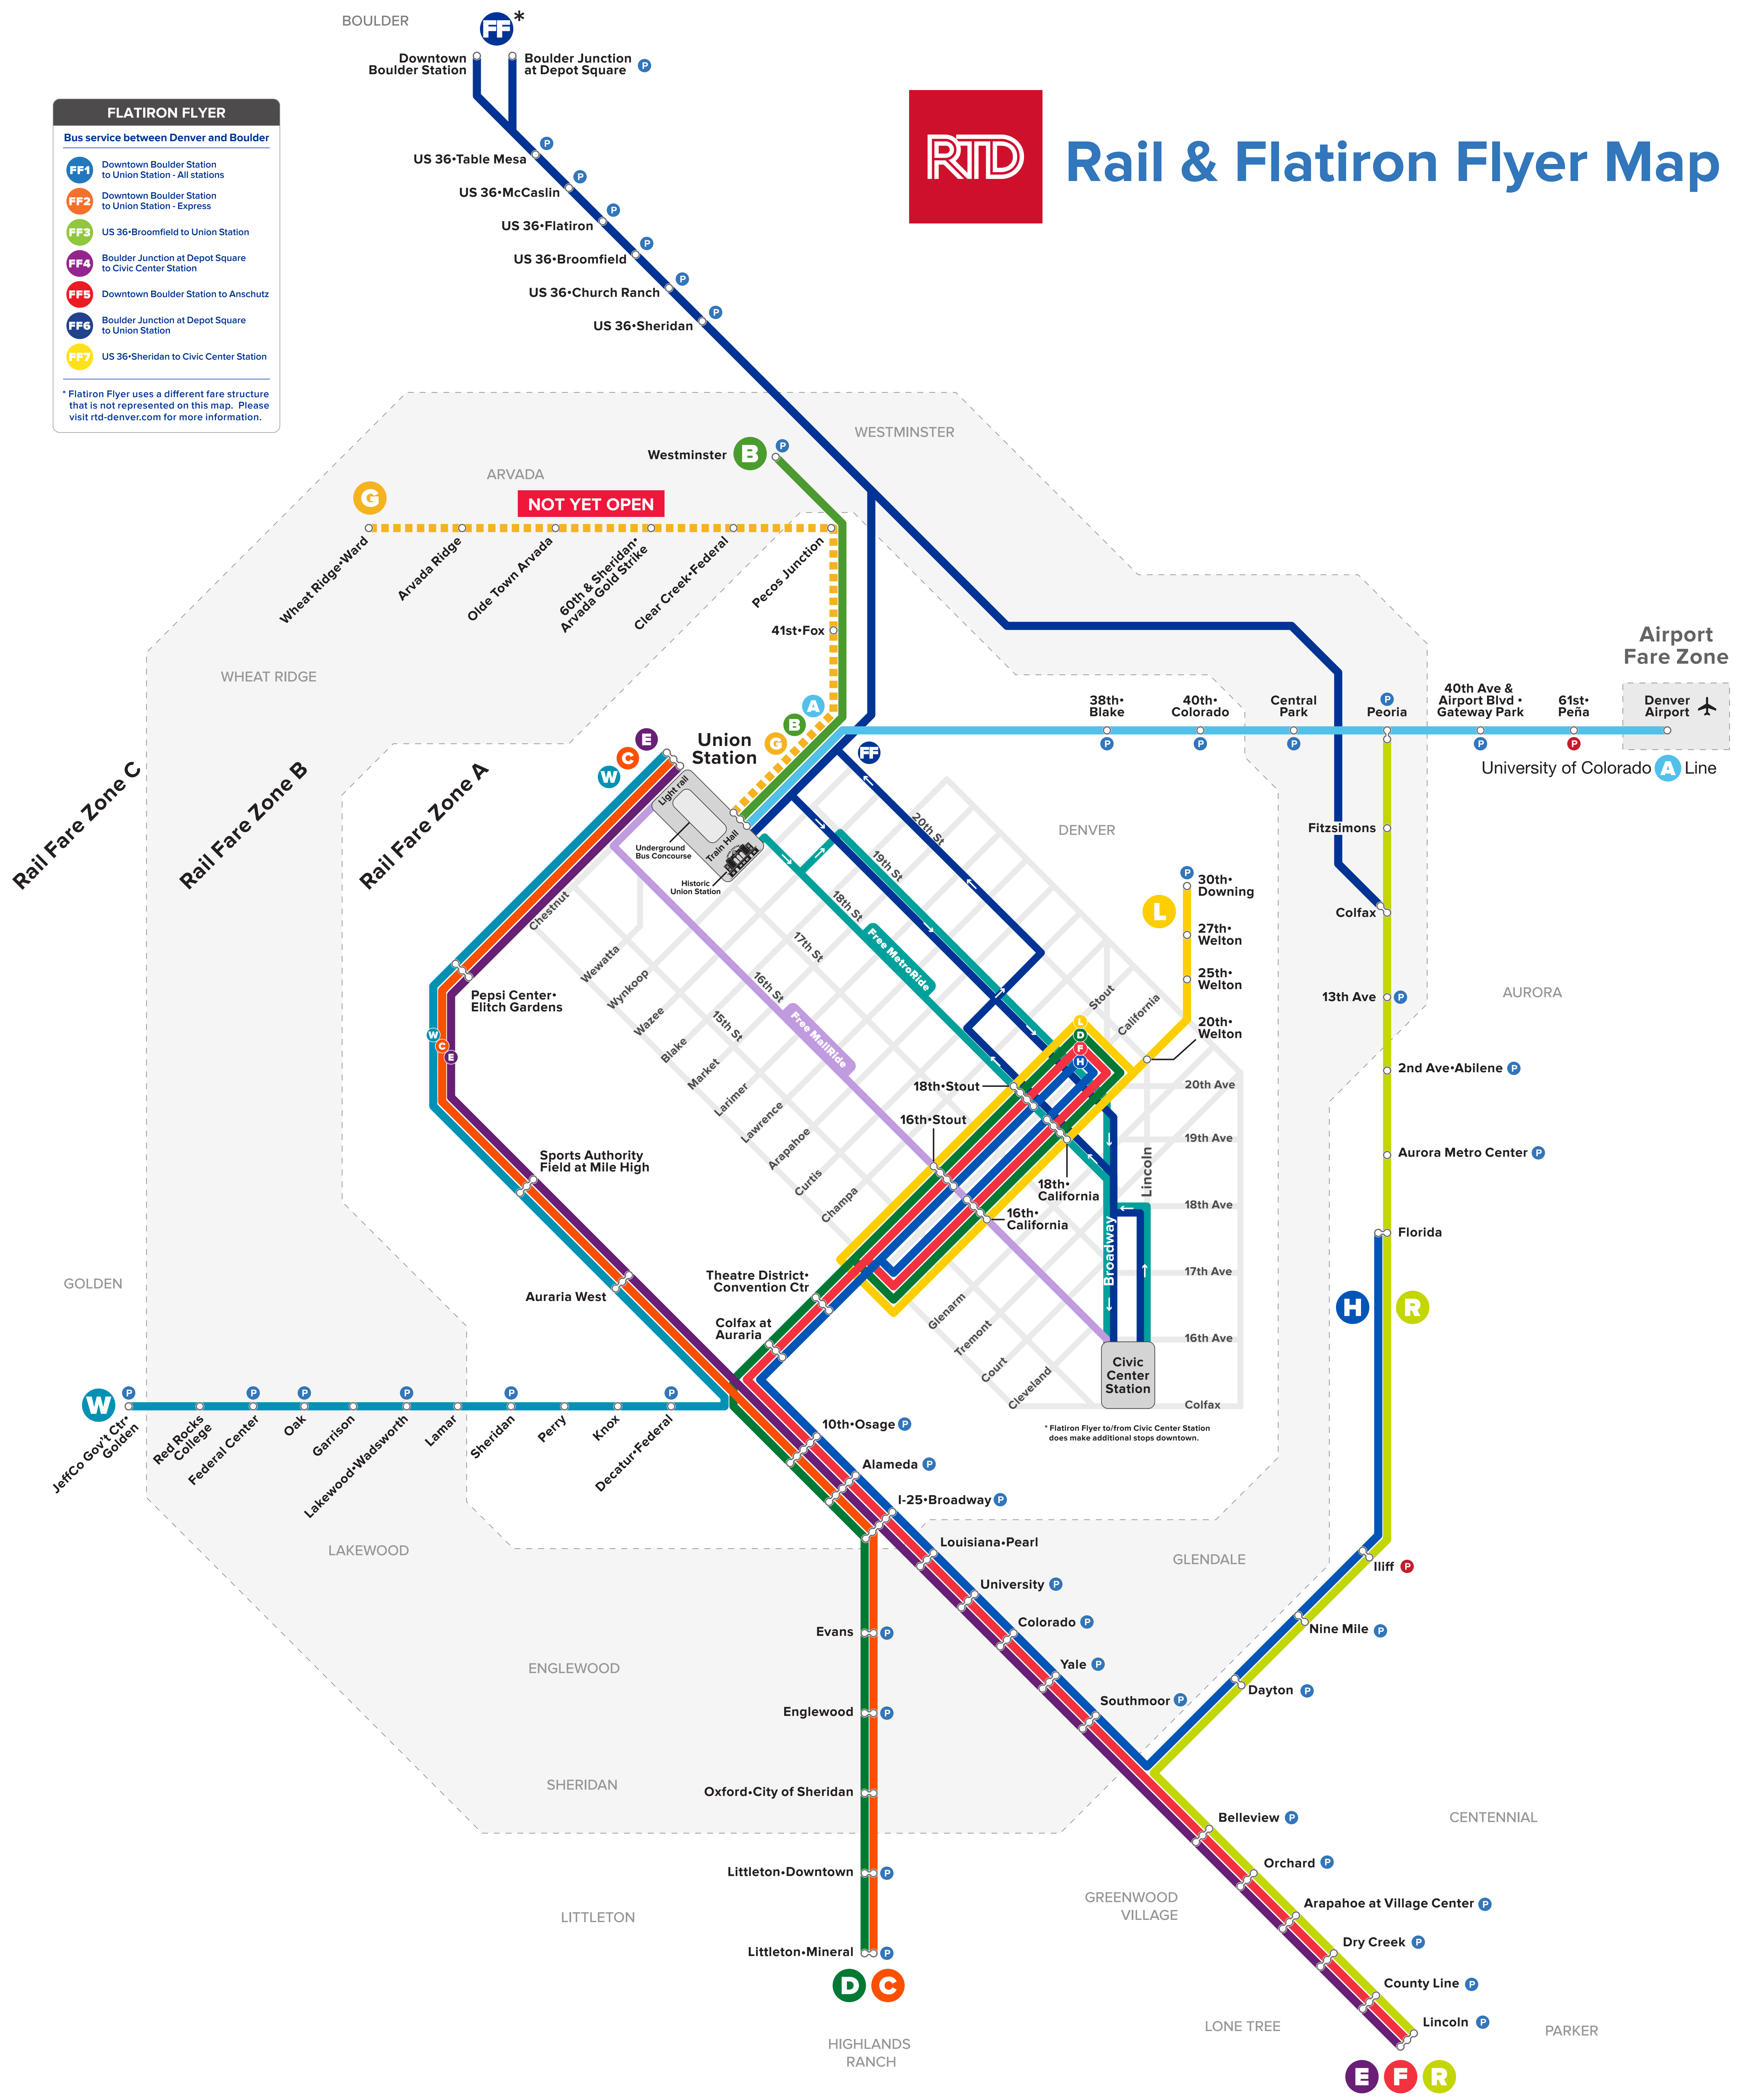

Rail & Flatiron Flyer Map

FLATIRON FLYER
Bus service between Denver and Boulder

- FF1** Downtown Boulder Station to Union Station - All stations
- FF2** Downtown Boulder Station to Union Station - Express
- FF3** US 36-Broomfield to Union Station
- FF4** Boulder Junction at Depot Square to Civic Center Station
- FF5** Downtown Boulder Station to Anschutz
- FF6** Boulder Junction at Depot Square to Union Station
- FF7** US 36-Sheridan to Civic Center Station

* Flatiron Flyer uses a different fare structure that is not represented on this map. Please visit rtd-denver.com for more information.

rtd-denver.com | 303.299.6000

| TRANSIT ROUTES | | | |
|--|--|---|--|
| A Union Station - Denver Airport | D 18th - California - Littleton - Mineral | G Union Station - Wheat Ridge - Ward | R Peoria - Lincoln |
| B Union Station - Westminister | E Union Station - Lincoln | H 18th - California - Florida | W Union Station - JeffCo Gov't Ctr - Golden |
| C Union Station - Littleton - Mineral | F 18th - California - Lincoln | L 16th - Stout - 30th - Downing | FF* Denver - Boulder |

* Bus service between Denver and Boulder.

| FARES | | | |
|---|---------|--|-------------------------------|
| LOCAL Travel through 1-2 fare zones | | REGIONAL Travel through 3 fare zones | |
| | Full | Discount* | |
| One-way | \$2.60 | \$1.30 | One-way \$4.50 \$2.25 |
| MyRide Card | \$2.35 | \$1.15 | MyRide Card \$4.25 \$2.10 |
| Day Pass | \$5.20 | \$2.60 | Day Pass \$9.00 \$4.50 |
| Monthly Pass | \$99.00 | \$49.00 | Monthly Pass \$171.00 \$85.00 |

FREE BUS SERVICE

Free MailRide
Union Station to Civic Center via 16th Street Mall
- Stops every block along 16th Street Mall

Free MetroRide
Union Station to Civic Center via 18th & 19th St
- Stops every three blocks along 18th & 19th Streets