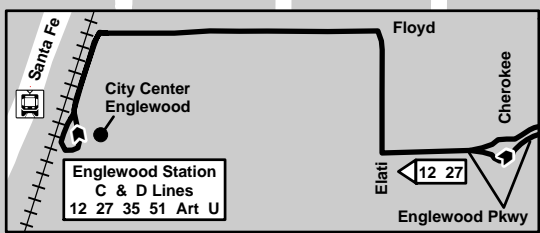

Route 0 South Broadway

Effective: 13 January 2008
Map Revised: 13 January 2008

- Local Stops
- Light Rail
- Intersecting Routes
- Station