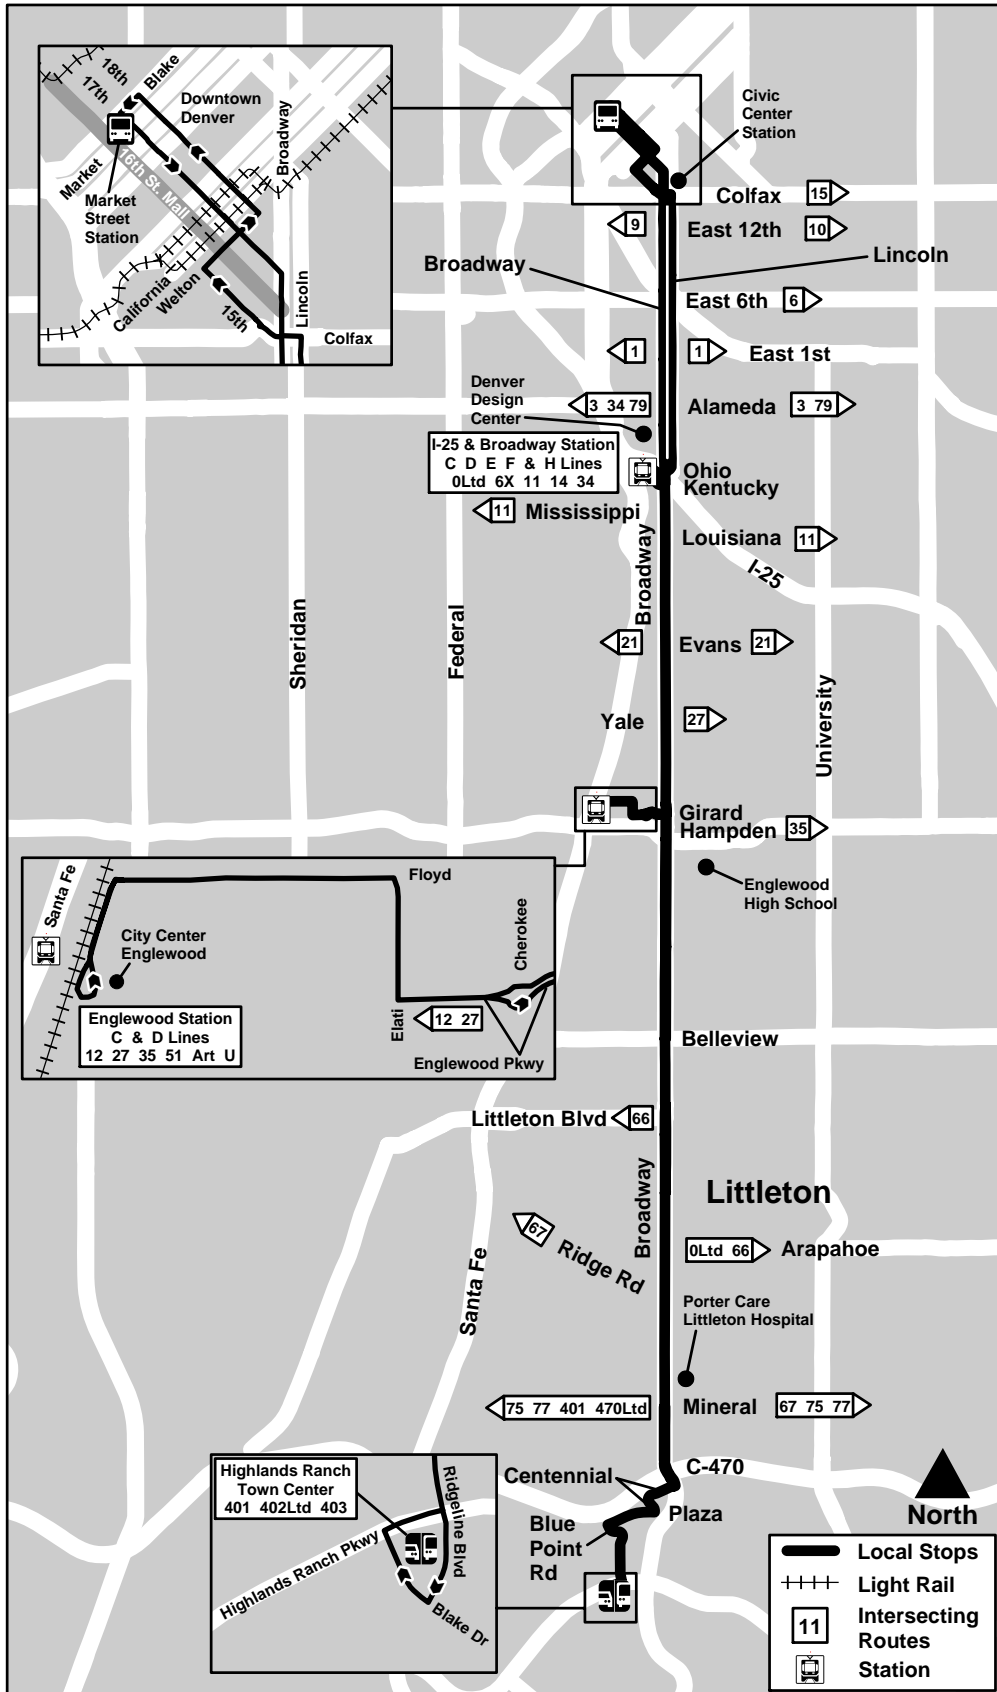

Route 0 South Broadway

Effective: 13 January 2008
Map Revised: 13 January 2008

- Local Stops
- Light Rail
- Intersecting Routes
- Station