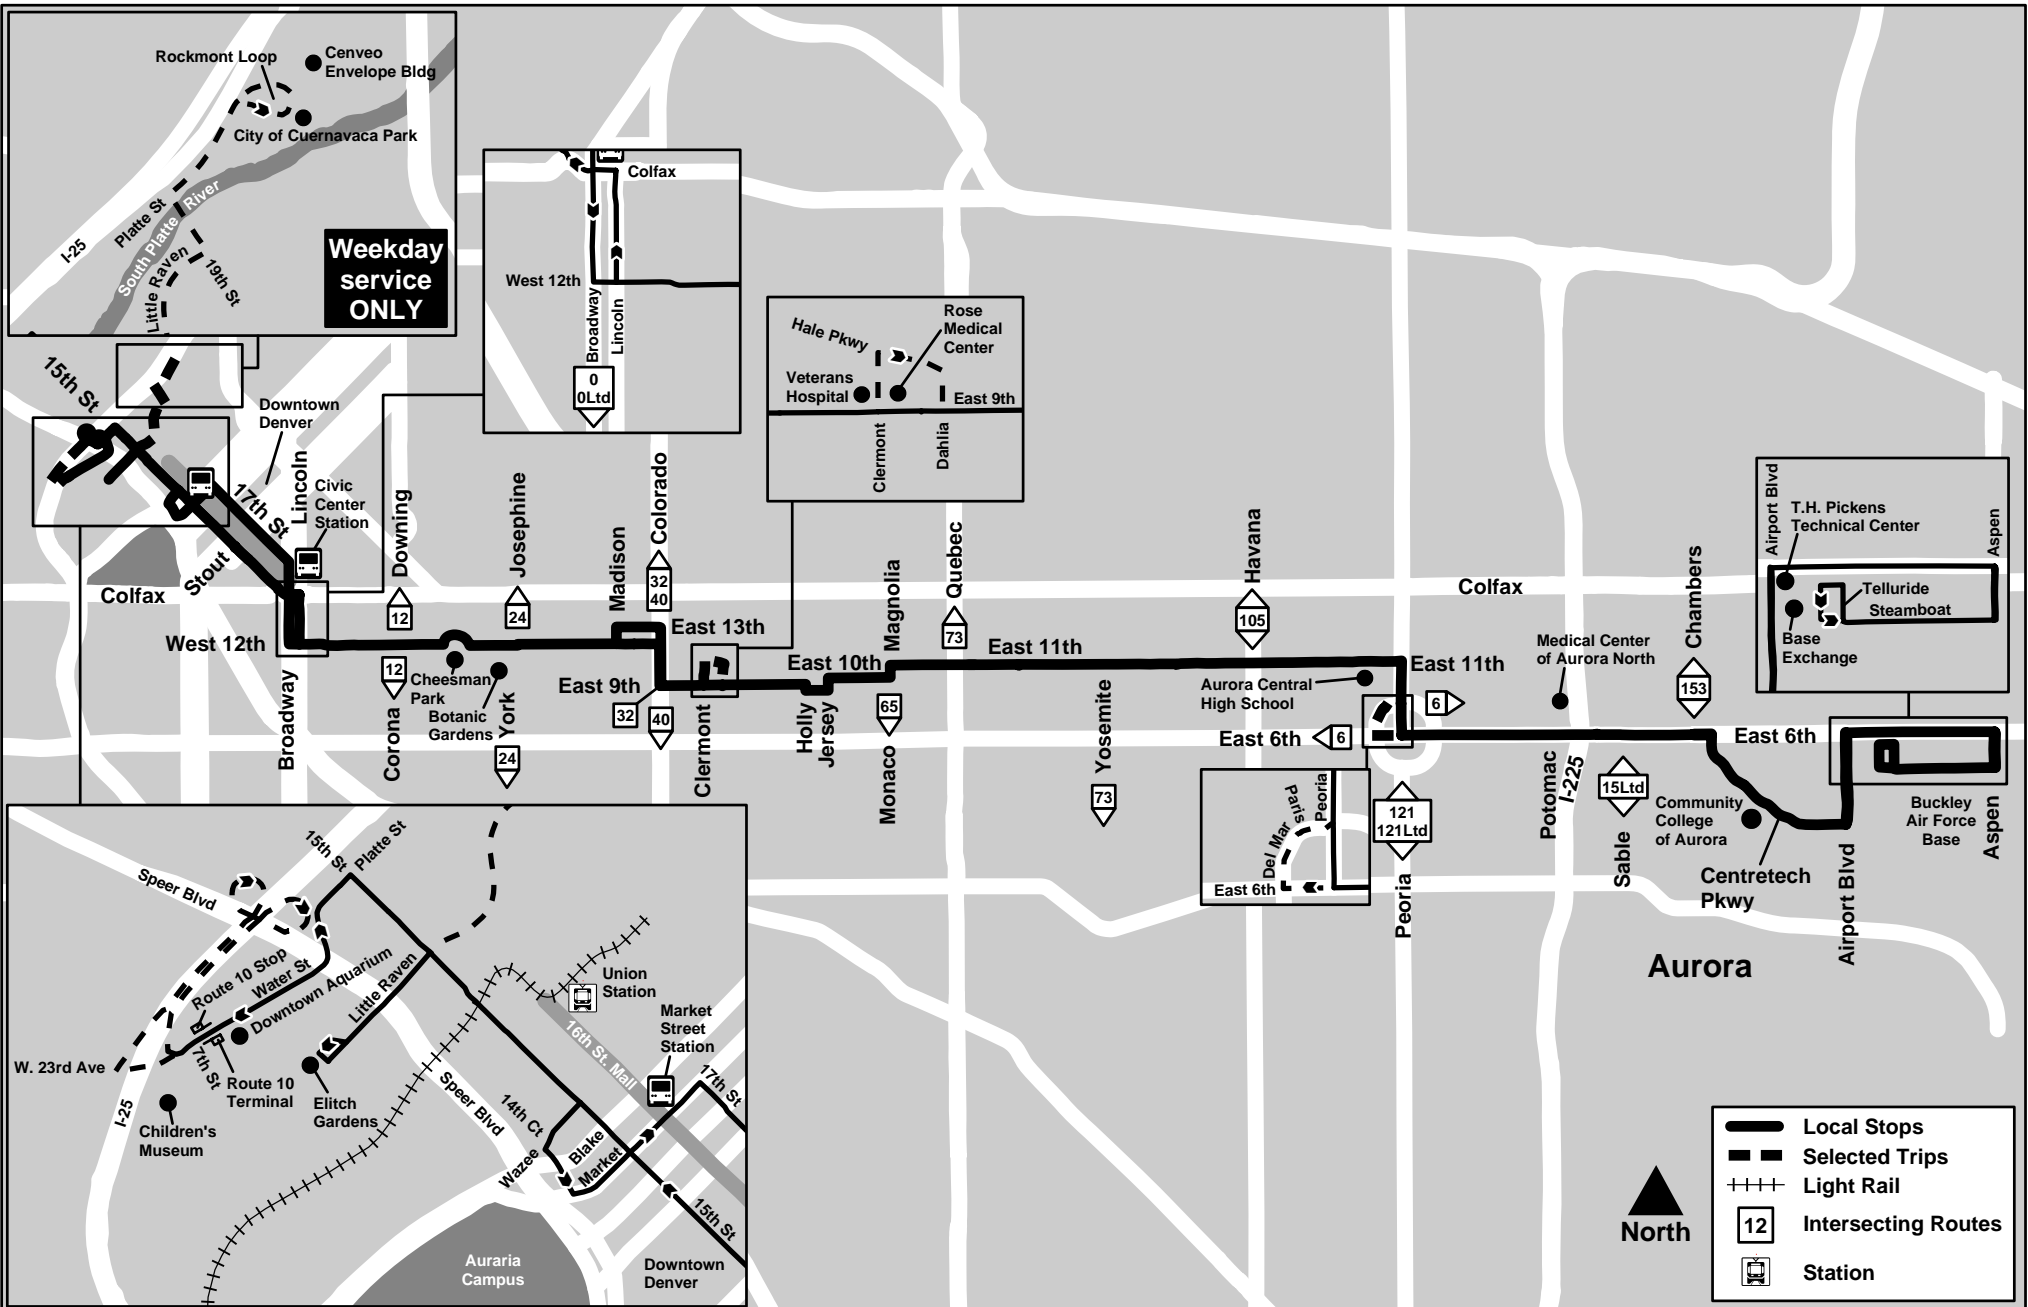

Route 10 East 12th Avenue

Effective: 4 May 2008
Map Revised: 4 May 2008

- Local Stops
- Selected Trips
- Light Rail
- Intersecting Routes
- Station