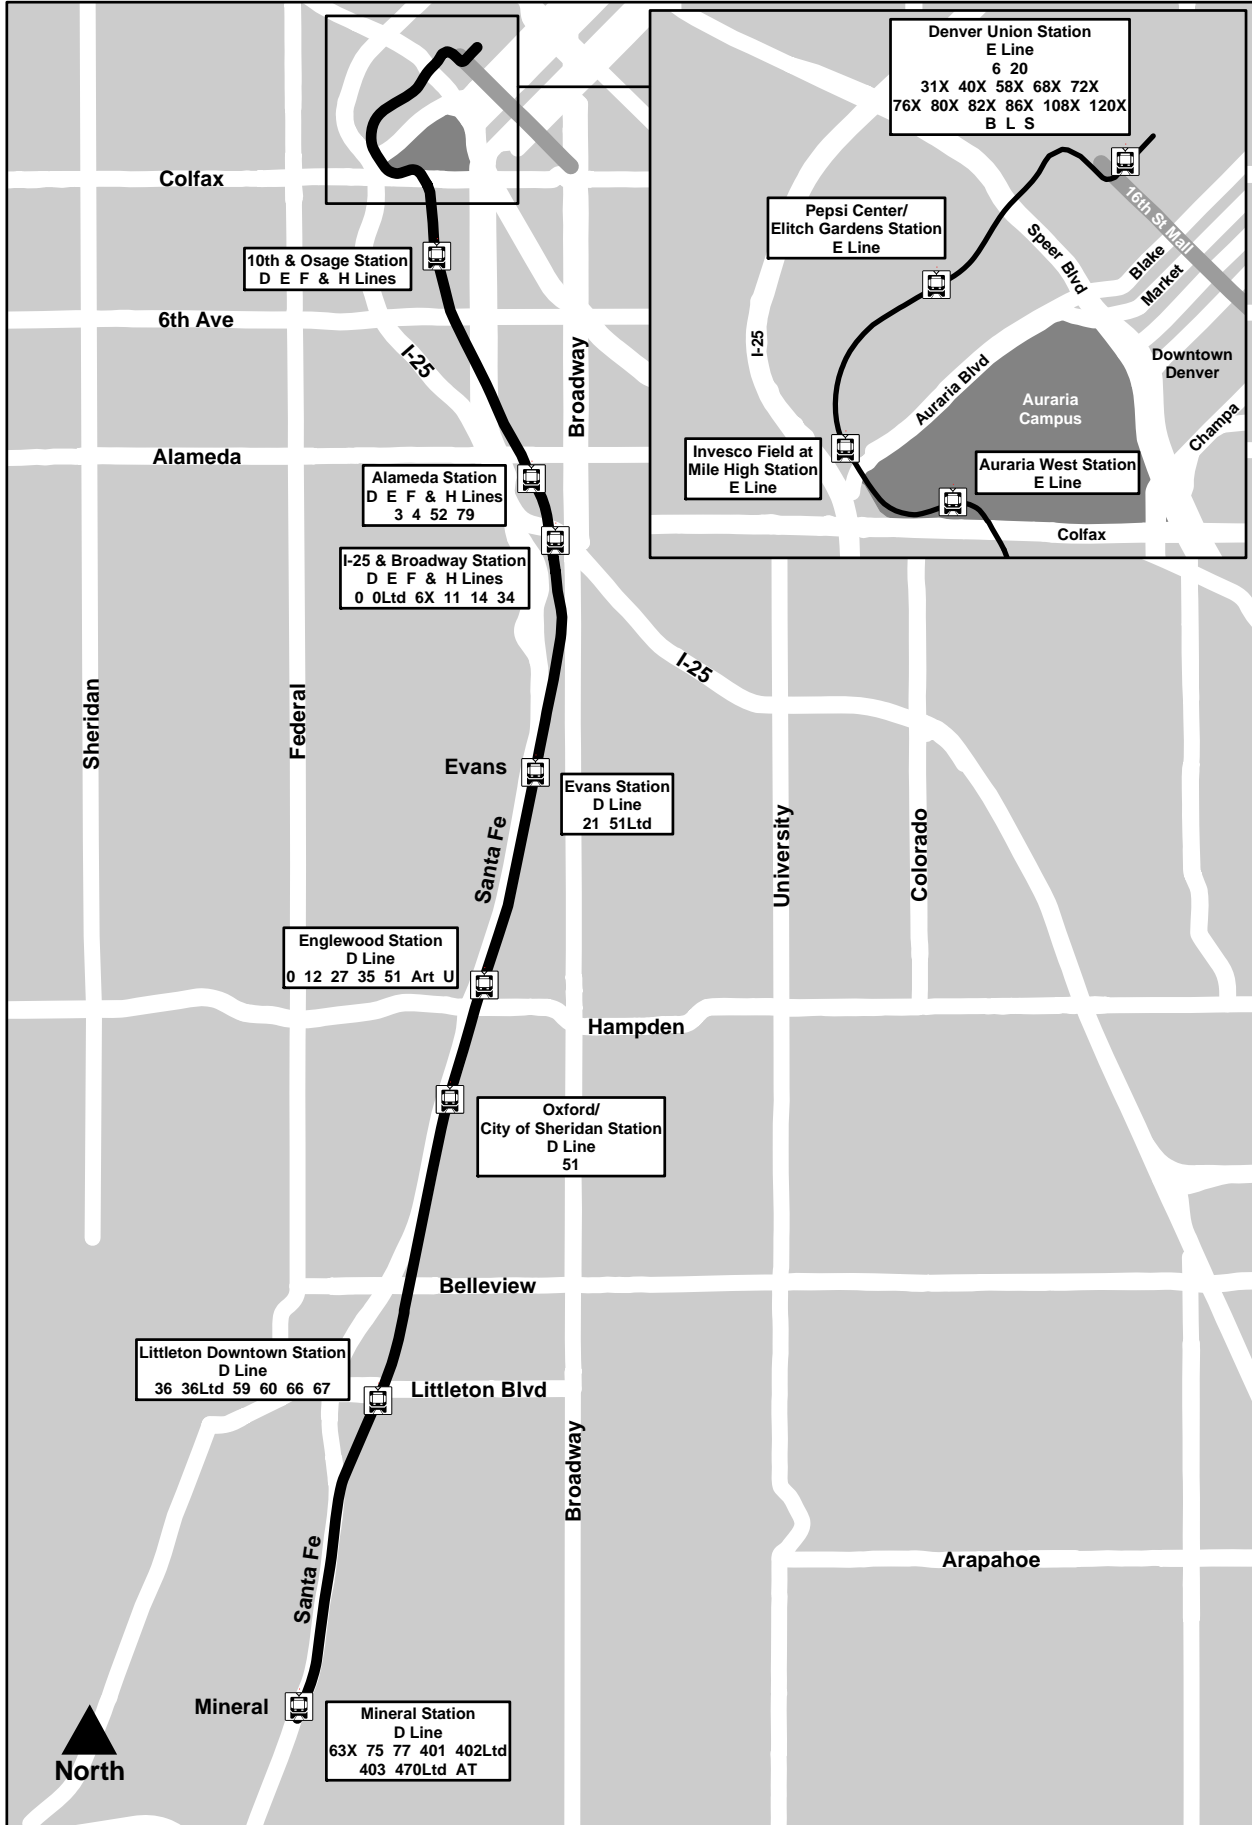

Route C-Line Mineral Station/Denver Union Station

Effective: 4 May 2008
 Map Revised: 4 May 2008

Route D-Line Mineral Station/30th & Downing Station

Effective: 4 May 2008
Map Revised: 4 May 2008