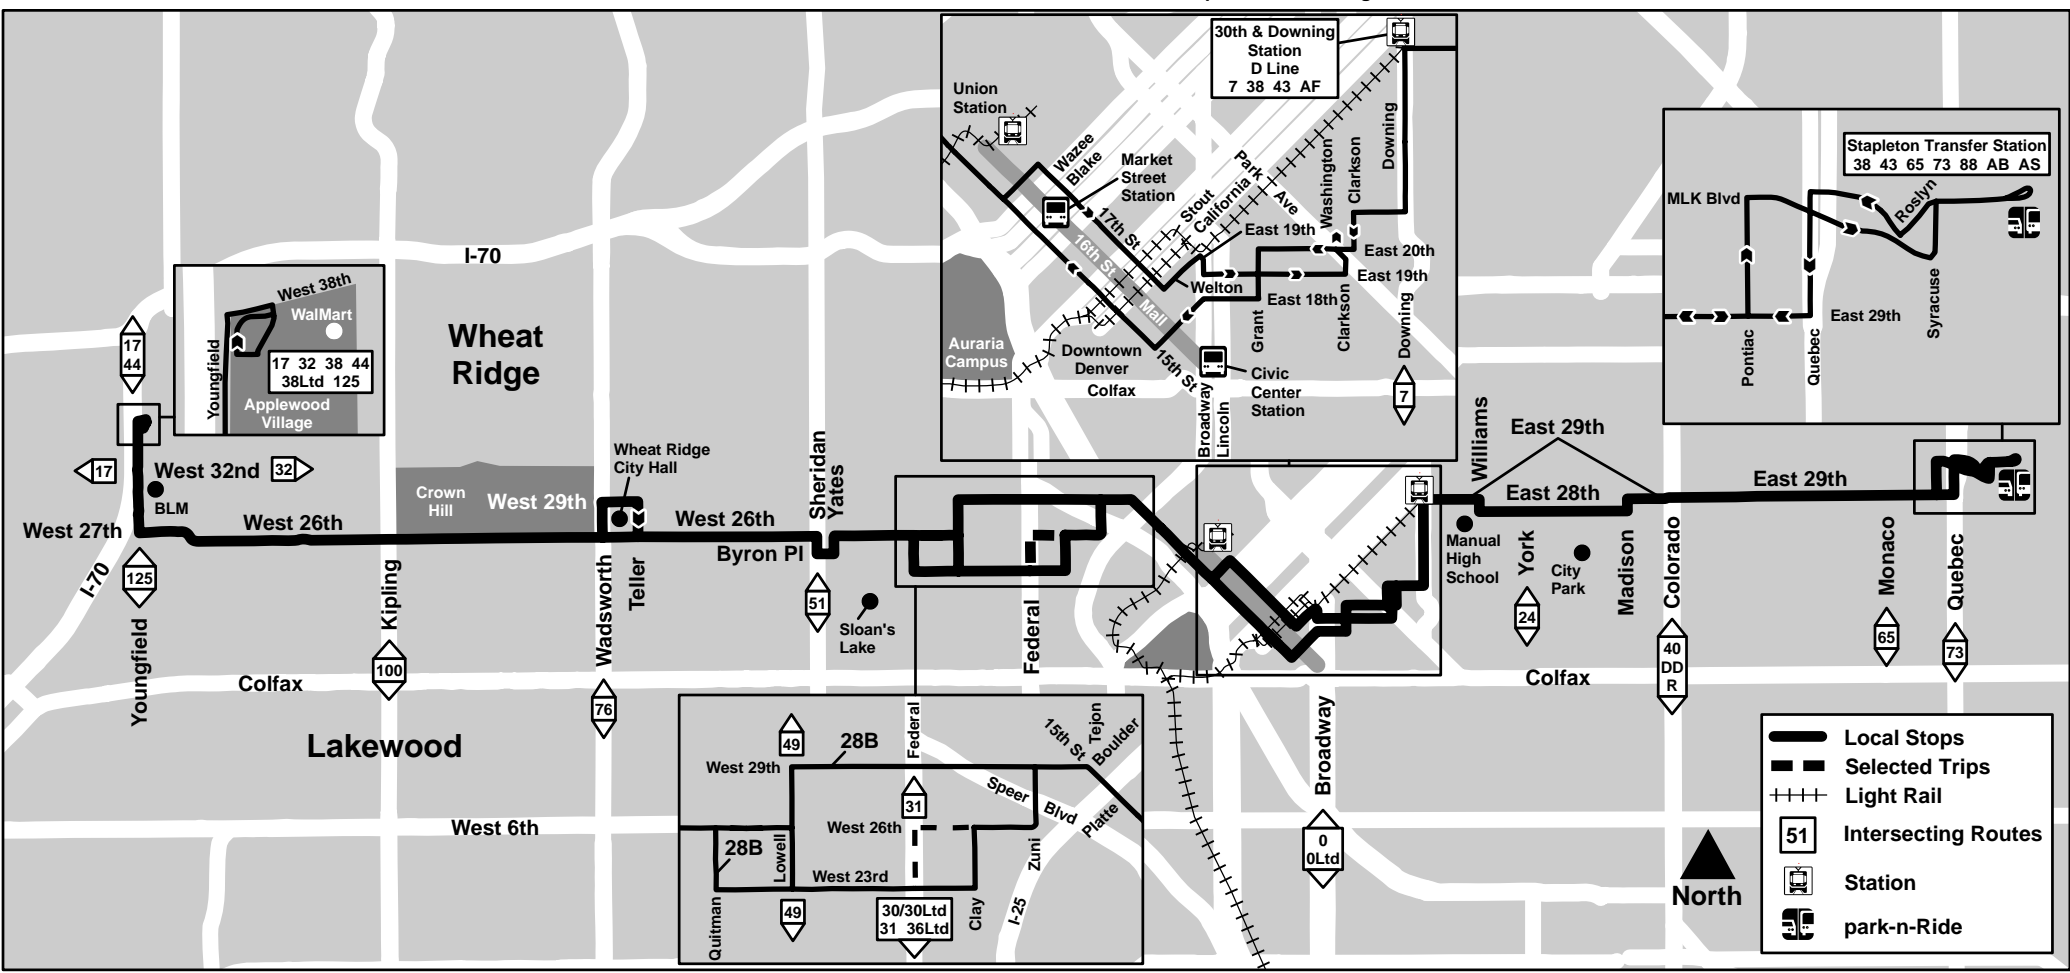

Route 28 28th Avenue

Effective: 17 August 2008
Map Revised: 17 August 2008

- Local Stops
- Selected Trips
- Light Rail
- Intersecting Routes
- Station
- park-n-Ride