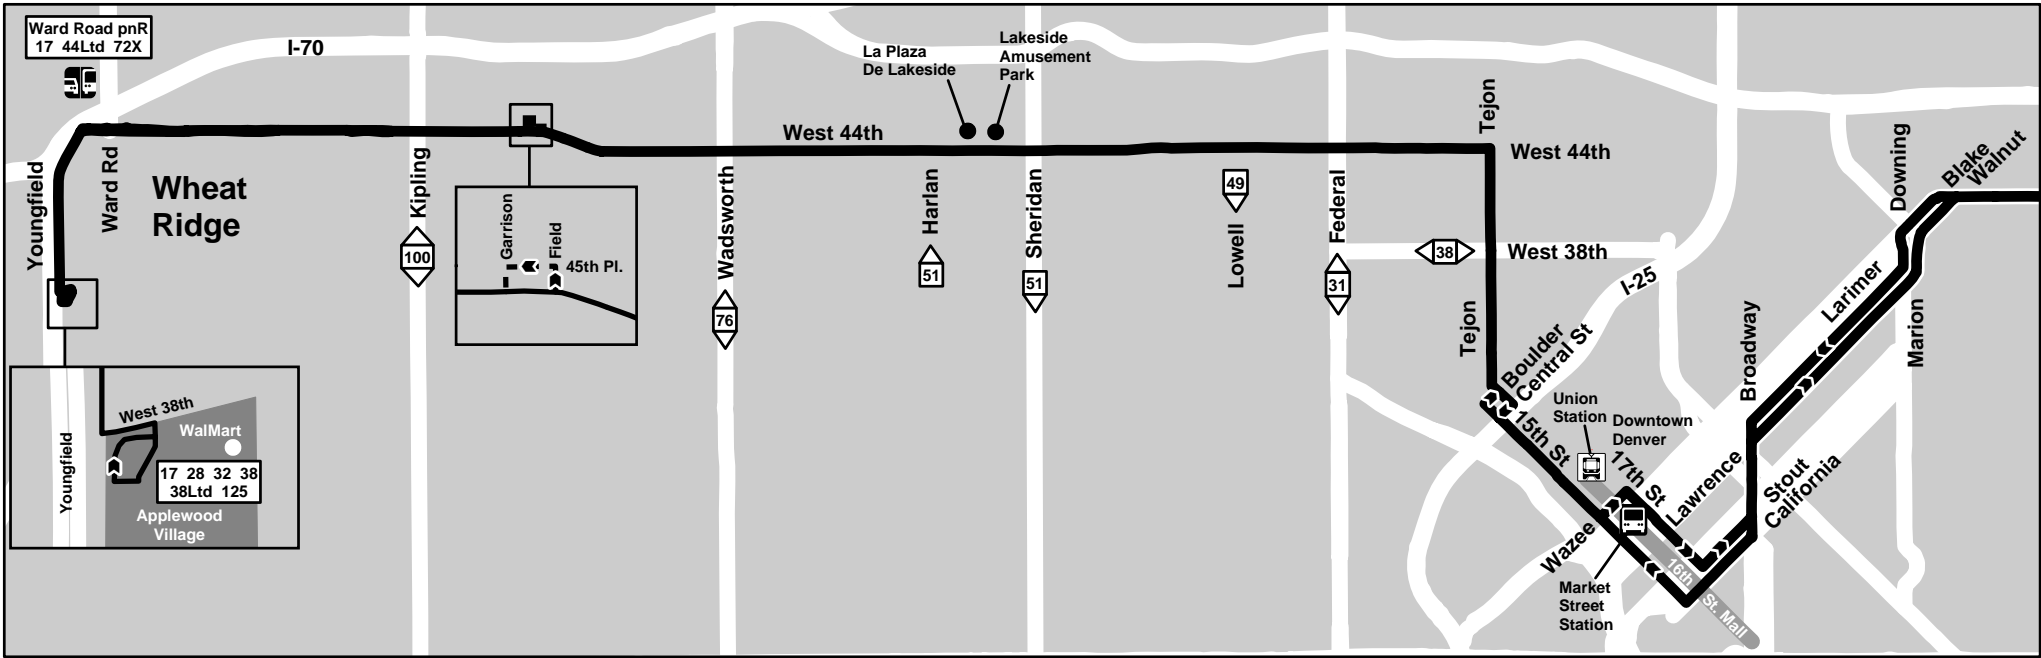

Route 44 44th Avenue

Effective: 4 May 2008
Map Revised: 4 May 2008

- Local
- Selected Trips
- Short Turn
- Intersecting Routes