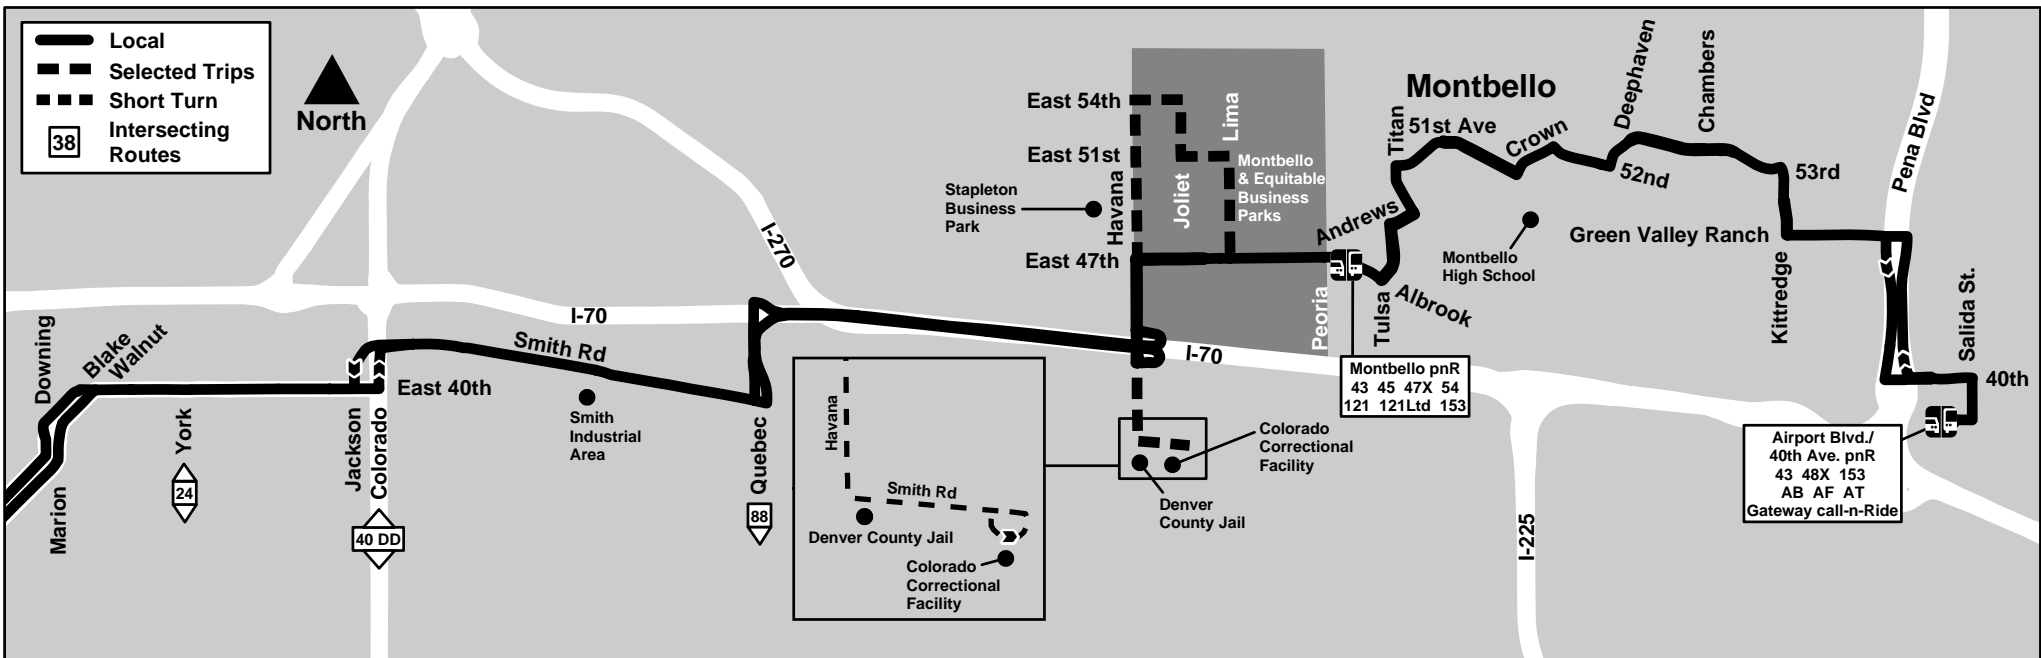

Route 44 44th Avenue

Effective: 4 May 2008
Map Revised: 4 May 2008

- Local
- Selected Trips
- Short Turn
- Intersecting Routes