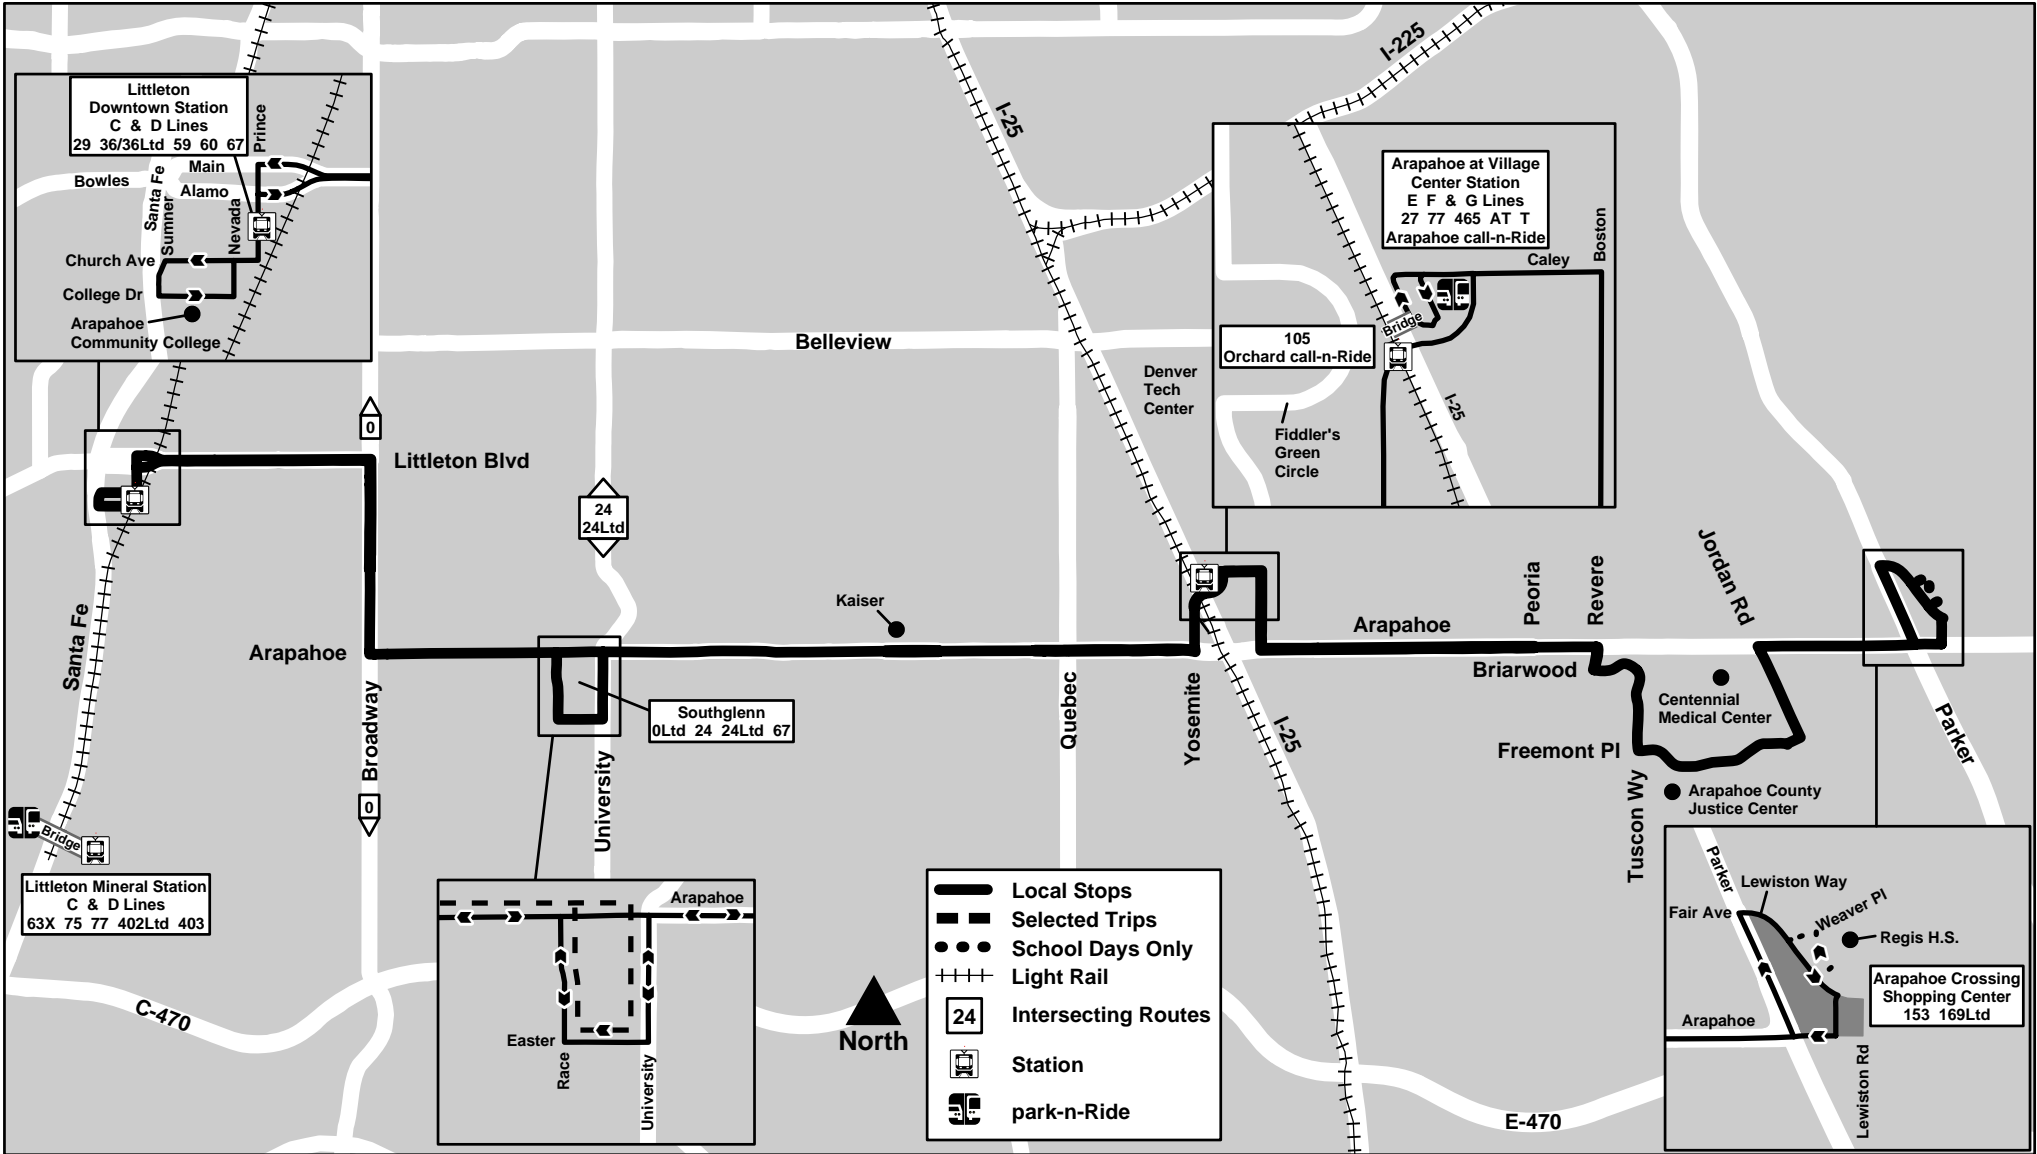

Route 66 Arapahoe Crosstown

Effective: 17 August 2008
Map Revised: 17 August 2008

| | |
|--|---------------------|
| | Local Stops |
| | Selected Trips |
| | School Days Only |
| | Light Rail |
| | Intersecting Routes |
| | Station |
| | park-n-Ride |