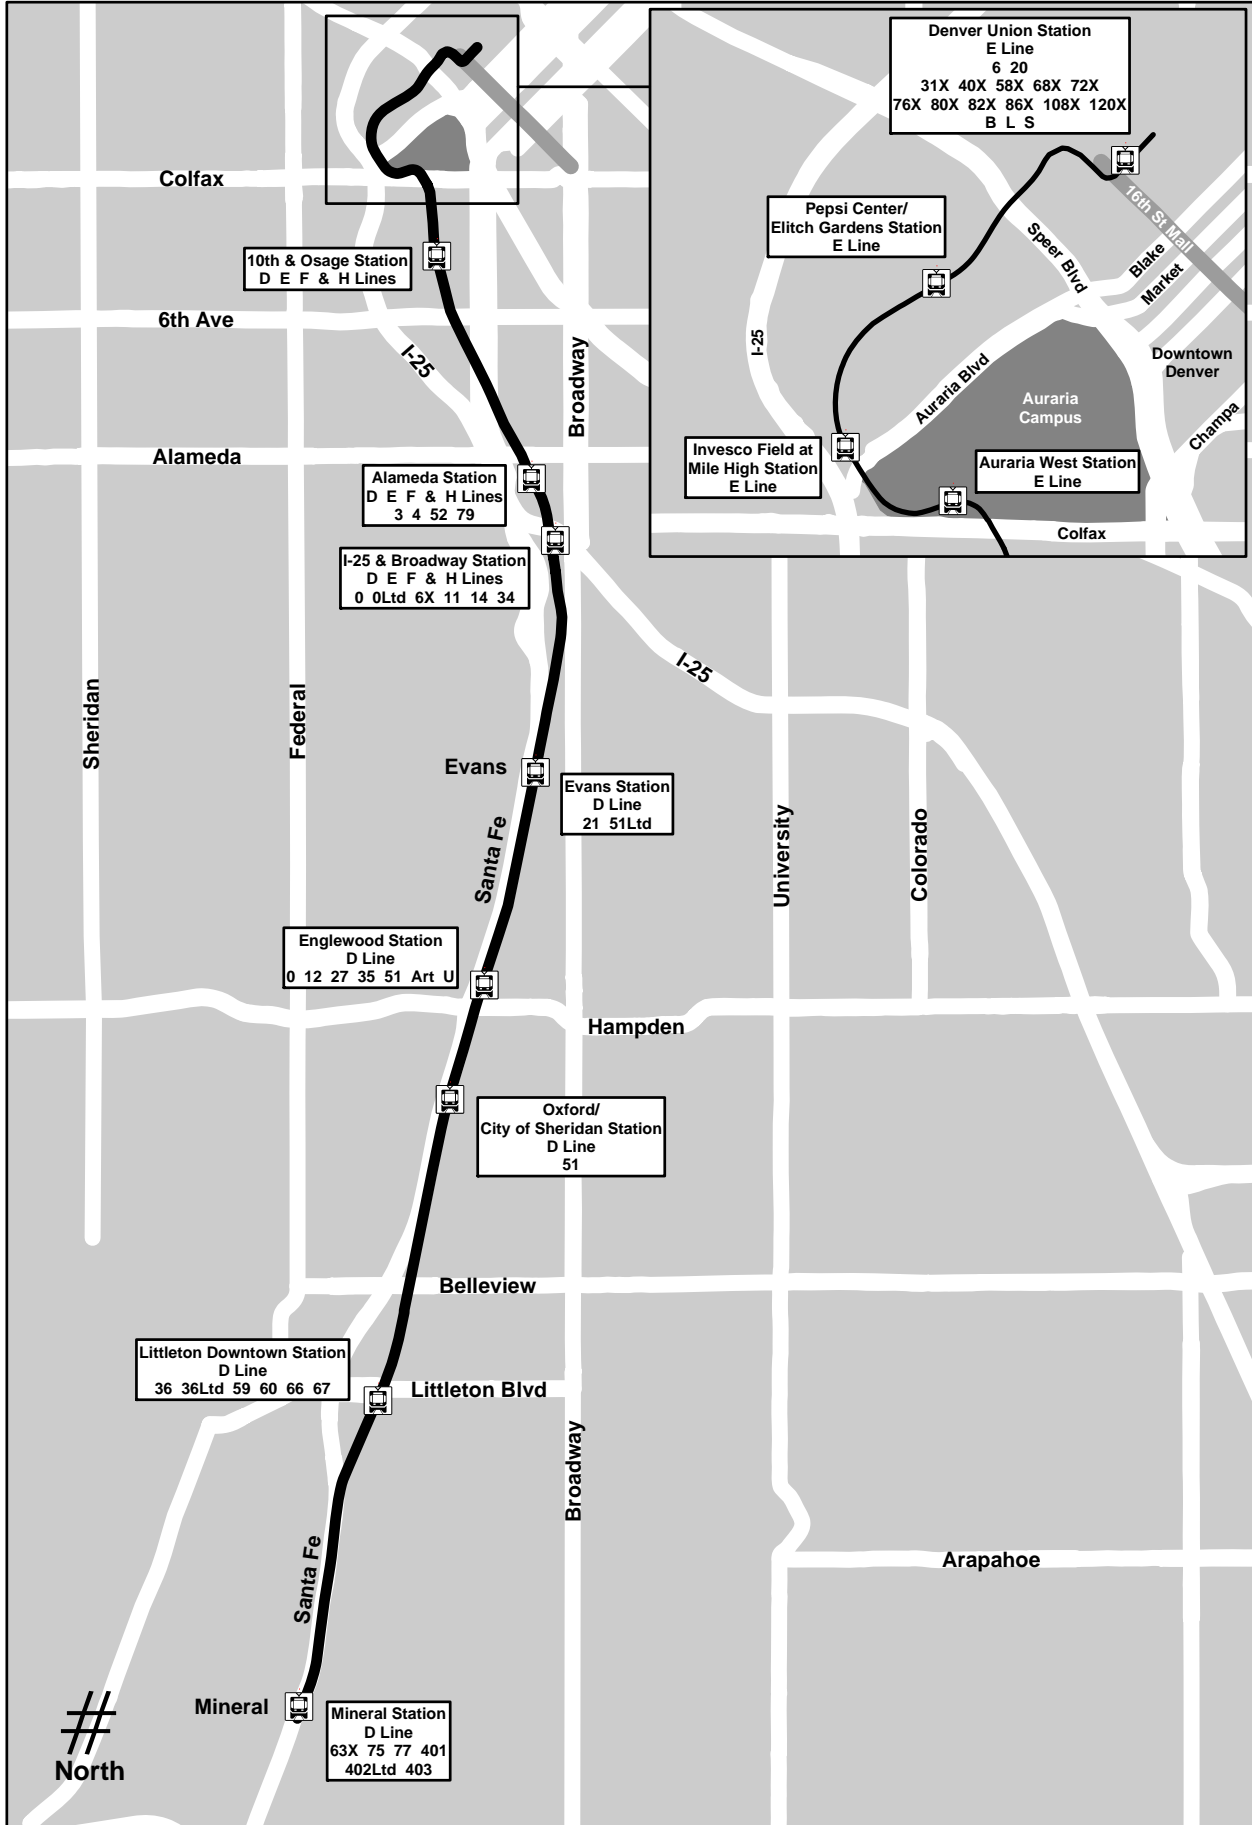

# Route C-Line Mineral Station/Denver Union Station

Effective: 17 August 2008  
Map Revised: 17 August 2008

# Route D-Line Mineral Station/30th & Downing Station

Effective: 17 August 2008  
Map Revised: 17 August 2008