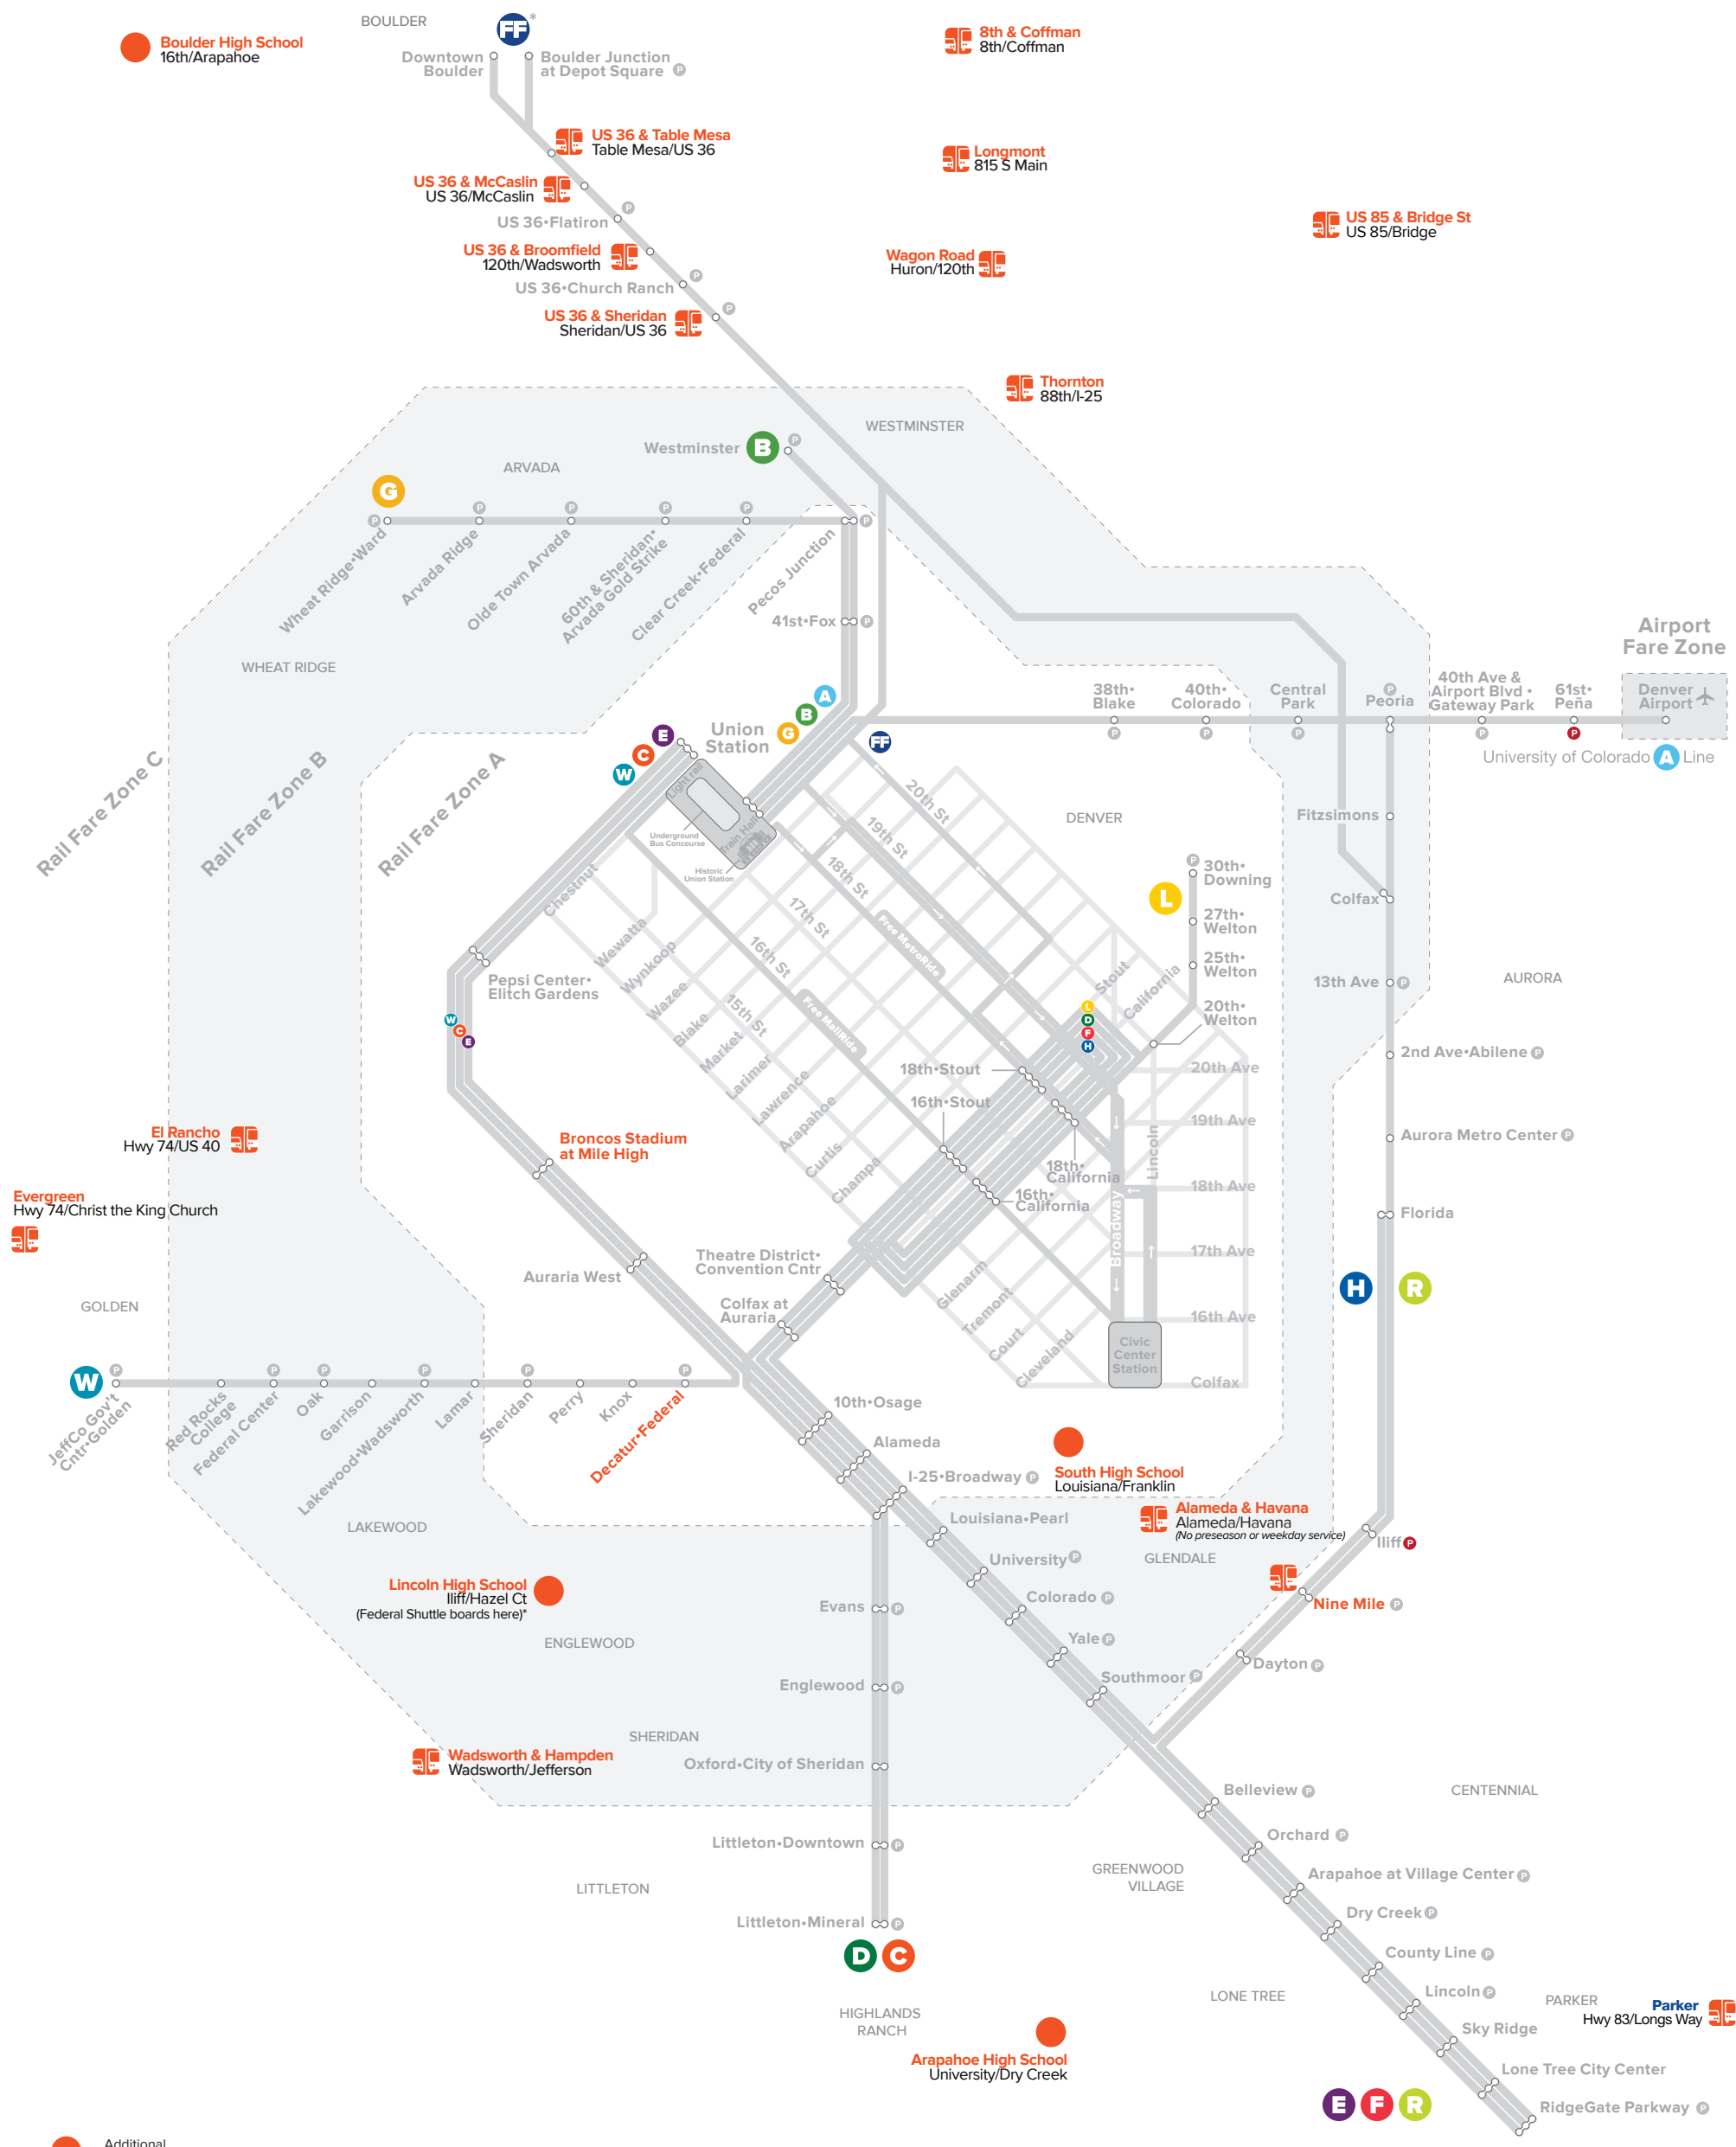

BroncosRide

Additional BroncosRide stop
 * See game day pickup schedule for additional stops along Federal Boulevard

rtd-denver.com | 303.299.6000

ROUTES			
A	Union Station	Denver Airport	
B	Union Station	Westminster	
C	Union Station	Littleton - Mineral	
D	18th - California	Littleton - Mineral	
E	Union Station	RidgeGate Parkway	
F	18th - California	RidgeGate Parkway	
G	Union Station	Wheat Ridge - Ward	
H	18th - California	Florida	
L	16th - Stout	30th - Downing	
R	Peoria	RidgeGate Parkway	
W	Union Station	JeffCo Gov't Ctr - Golden	
FF*	Denver	Boulder	

* Bus service between Denver & Boulder.

FREE BUS SERVICE

Free MallRide
 Union Station to Civic Center via 16th St
 - Stops every block along 16th Street Mall

Free MetroRide
 Union Station to Civic Center via 18th & 19th St
 - Stops every three blocks along 18th & 19th Streets

P RTD parking available. Fees may apply.
P Non-RTD parking available. Fees apply.

Pinery
 Hwy 83/Pinery Pkwy