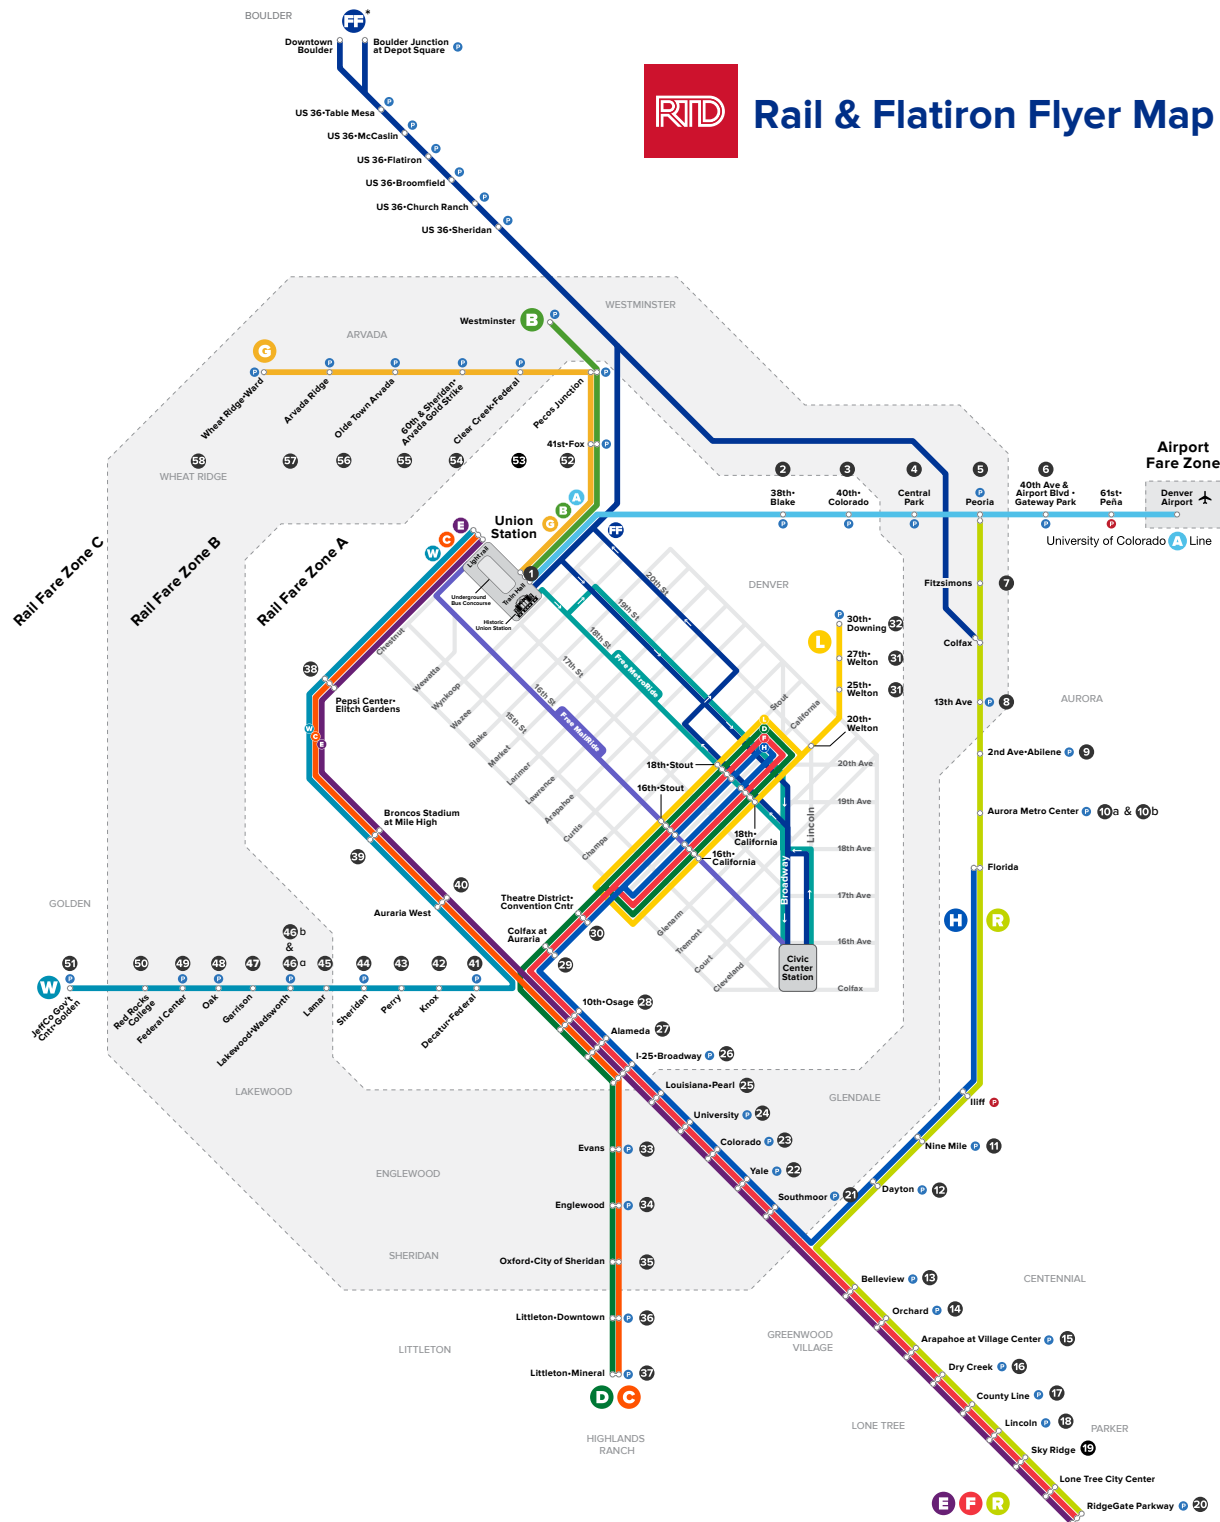

Rail & Flatiron Flyer Map

1-58: The numbers on the map correspond to the numbers listed next to the art on the pages of this guide.

59-69: These pieces include art at bus facilities and artistic enhancements incorporated into the design of benches, windscreens and bridges. The art pieces exist at multiple locations or are not directly accessible by transit. Refer to art descriptions for information on where to find and view these pieces.

ROUTES			
A	Union Station - Denver Airport	D	18th - California - Littleton - Mineral
B	Union Station - Westminster	E	Union Station - RidgeGate Parkway
C	Union Station - Littleton - Mineral	F	18th - California - RidgeGate Parkway
G	Union Station - Wheat Ridge - Airport	H	18th - California - Florida
R	Peoria - RidgeGate Parkway	L	15th - Stout - 30th - Downing
W	Union Station - JeffCo Gov't Ctr - Golden	FF	Denver - Boulder

* Bus service between Denver & Boulder.

FARES			
LOCAL Travel through 1-2 rail fare zones.			
3-hour pass	Full fare $3.00	Discount* $1.50	Youth** $0.90
MyRide Card	$2.80	$1.40	$0.90
Day Pass	$6.00	$3.00	$1.80
REGIONAL Travel through 1-3 rail fare zones.			
3-hour pass	Full fare $5.25	Discount* $2.50	Youth** $1.60
MyRide Card	$5.05	$2.50	$1.60
Day Pass	$10.50	$5.25	$3.20
AIRPORT Travel to and from the airport.			
3-hour pass	Full fare $10.50	Discount* $5.25	Youth** $3.20
MyRide Card	$10.30	$5.15	$3.20
Day Pass	$20.00	$10.00	$6.40

* Discount fares are available for seniors 65+, individuals with disabilities, and Medicare recipients. ** Youth fares are available for youth ages 6-18. Proof of eligibility is required for all passengers using discounted fare products. Active duty members of the U.S. military ride for free on all RTD services.