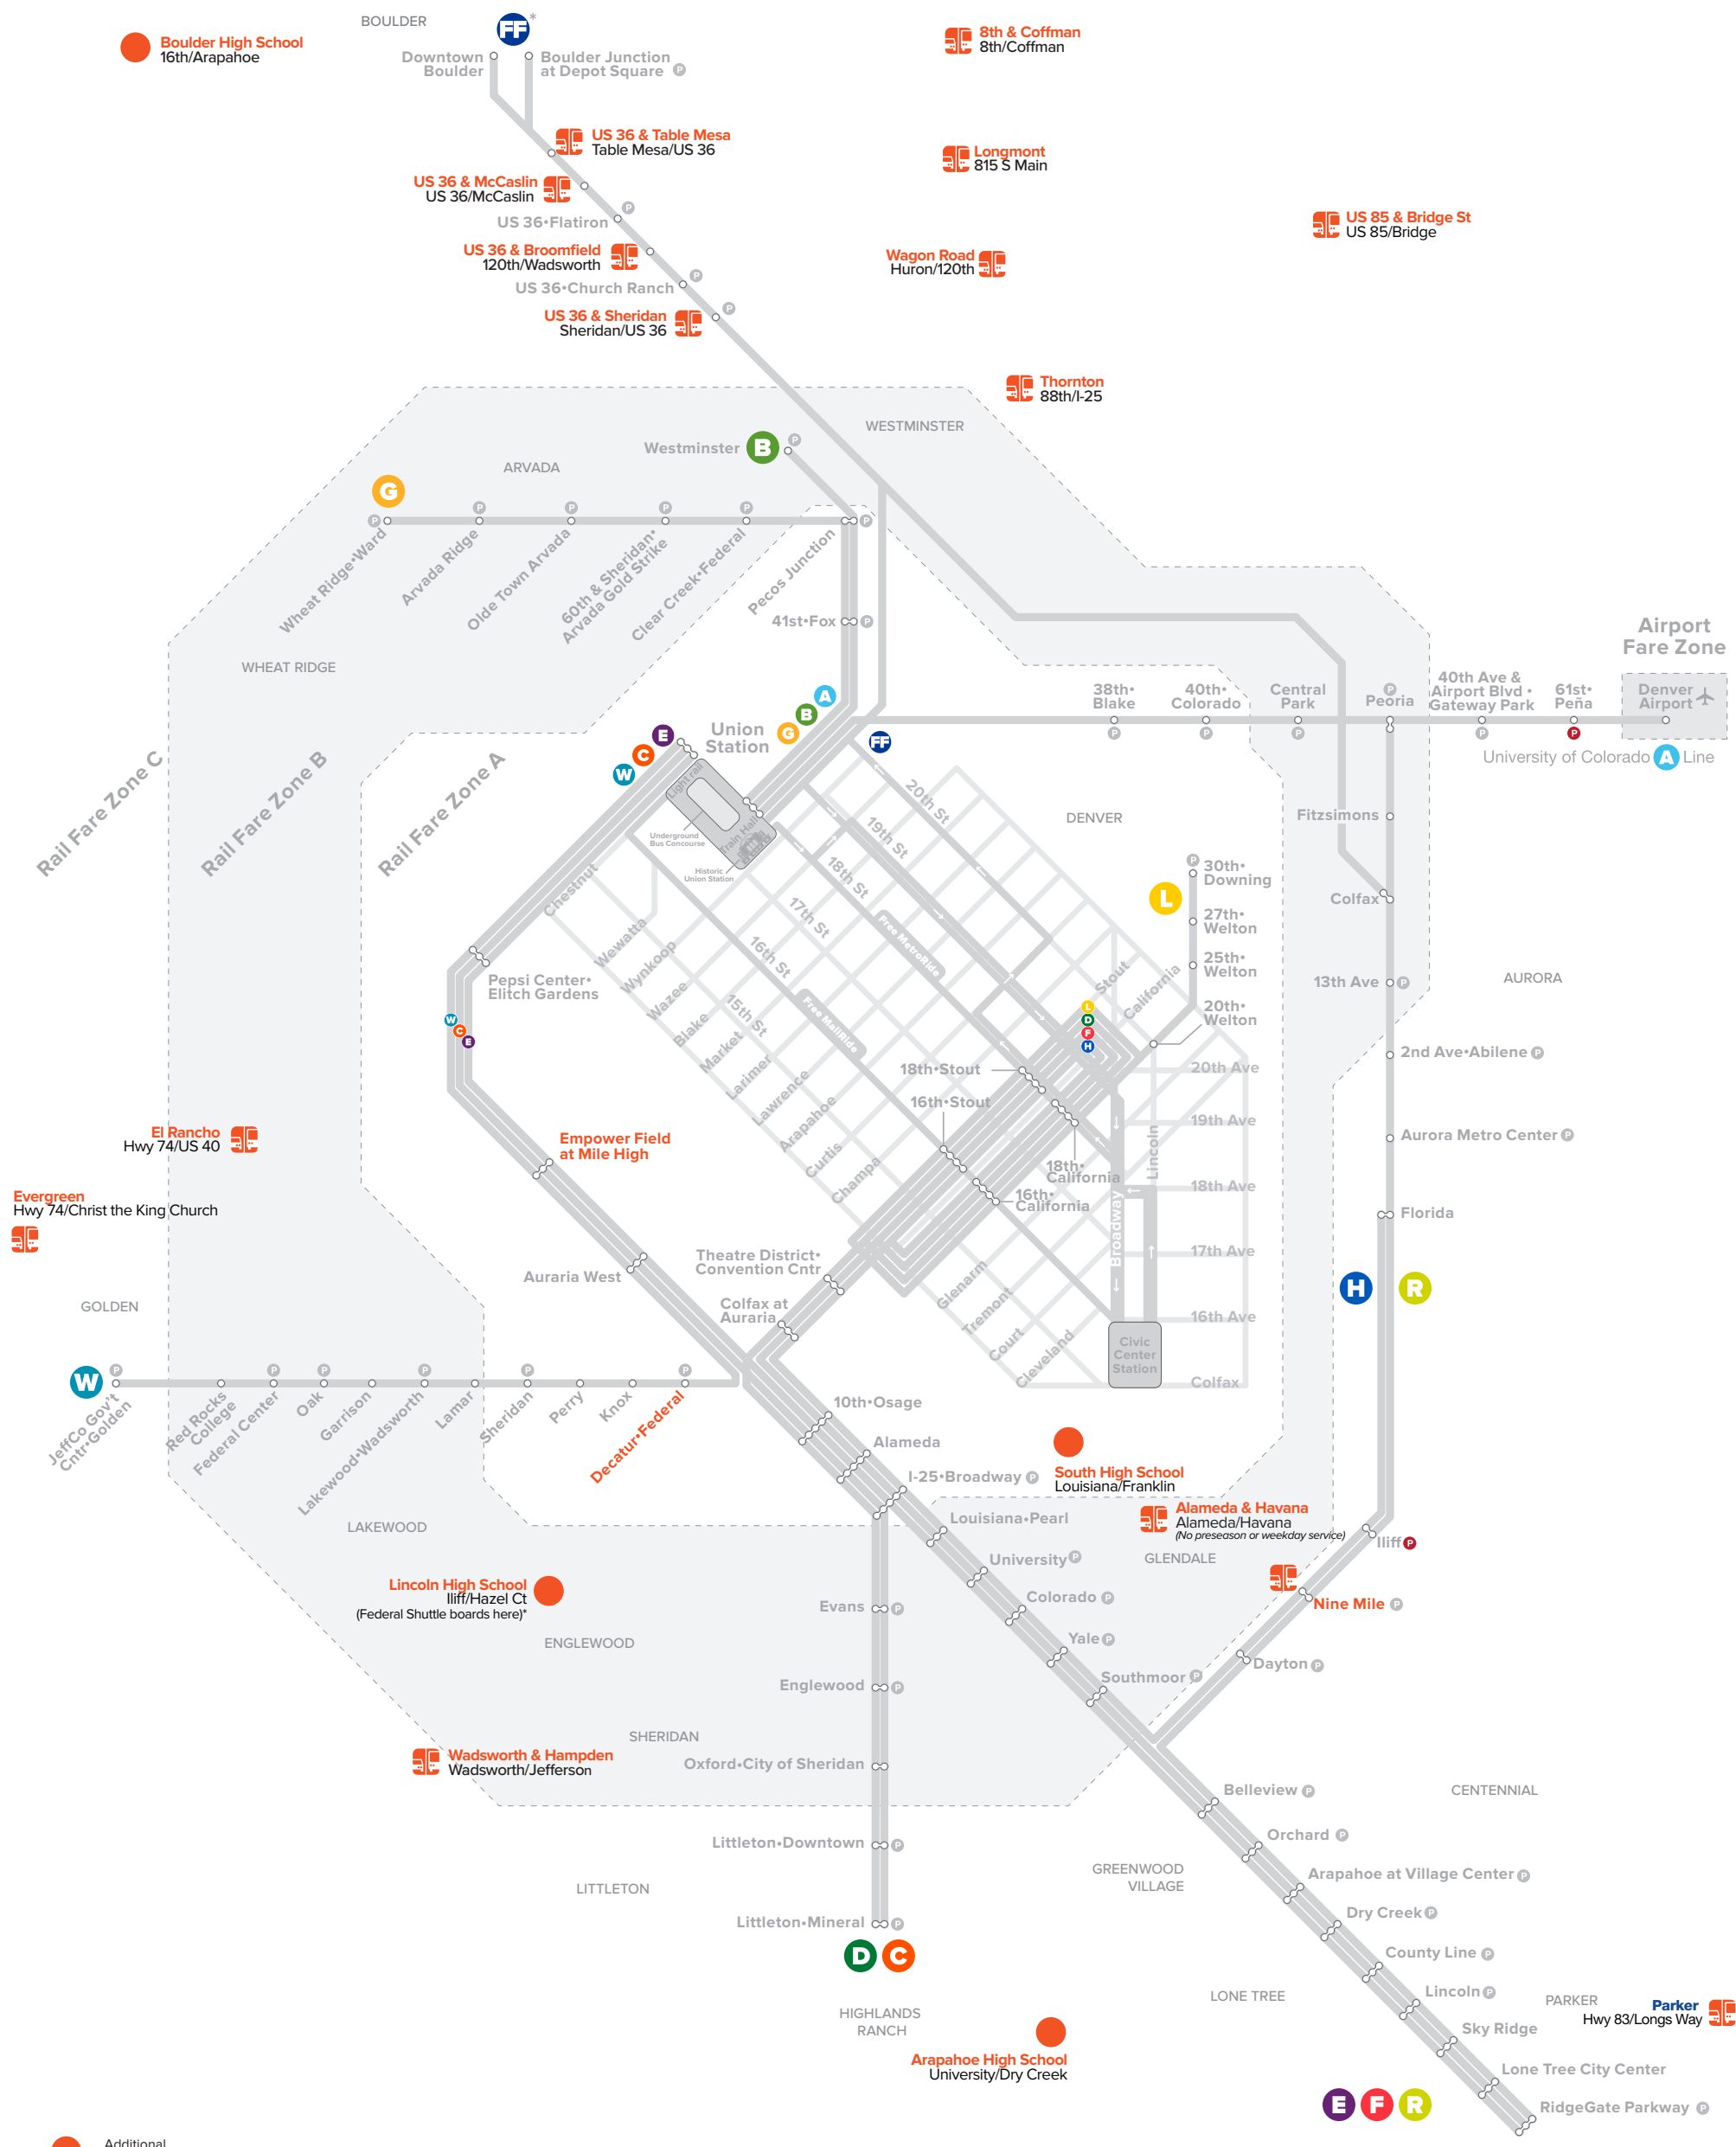

BroncosRide

Additional BroncosRide stop
 * See game day pickup schedule for additional stops along Federal Boulevard

rtd-denver.com | 303.299.6000

ROUTES			
A	Union Station - Denver Airport	D	18th - California - Littleton - Mineral
B	Union Station - Westminster	E	Union Station - RidgeGate Parkway
C	Union Station - Littleton - Mineral	F	18th - California - RidgeGate Parkway
G	Union Station - Wheat Ridge - Ward	H	18th - California - Florida
R	Peoria - RidgeGate Parkway	L	16th - Stout - 30th - Downing
W	Union Station - JeffCo Gov't Ctr - Golden	FF*	Denver - Boulder

* Bus service between Denver & Boulder.

FREE BUS SERVICE

Free MallRide
 Union Station to Civic Center via 16th St
 - Stops every block along 16th Street Mall

Free MetroRide
 Union Station to Civic Center via 18th & 19th St
 - Stops every three blocks along 18th & 19th Streets

P RTD parking available. Fees may apply.
P Non-RTD parking available. Fees apply.

Pinery
 Hwy 83/Pinery Pkwy