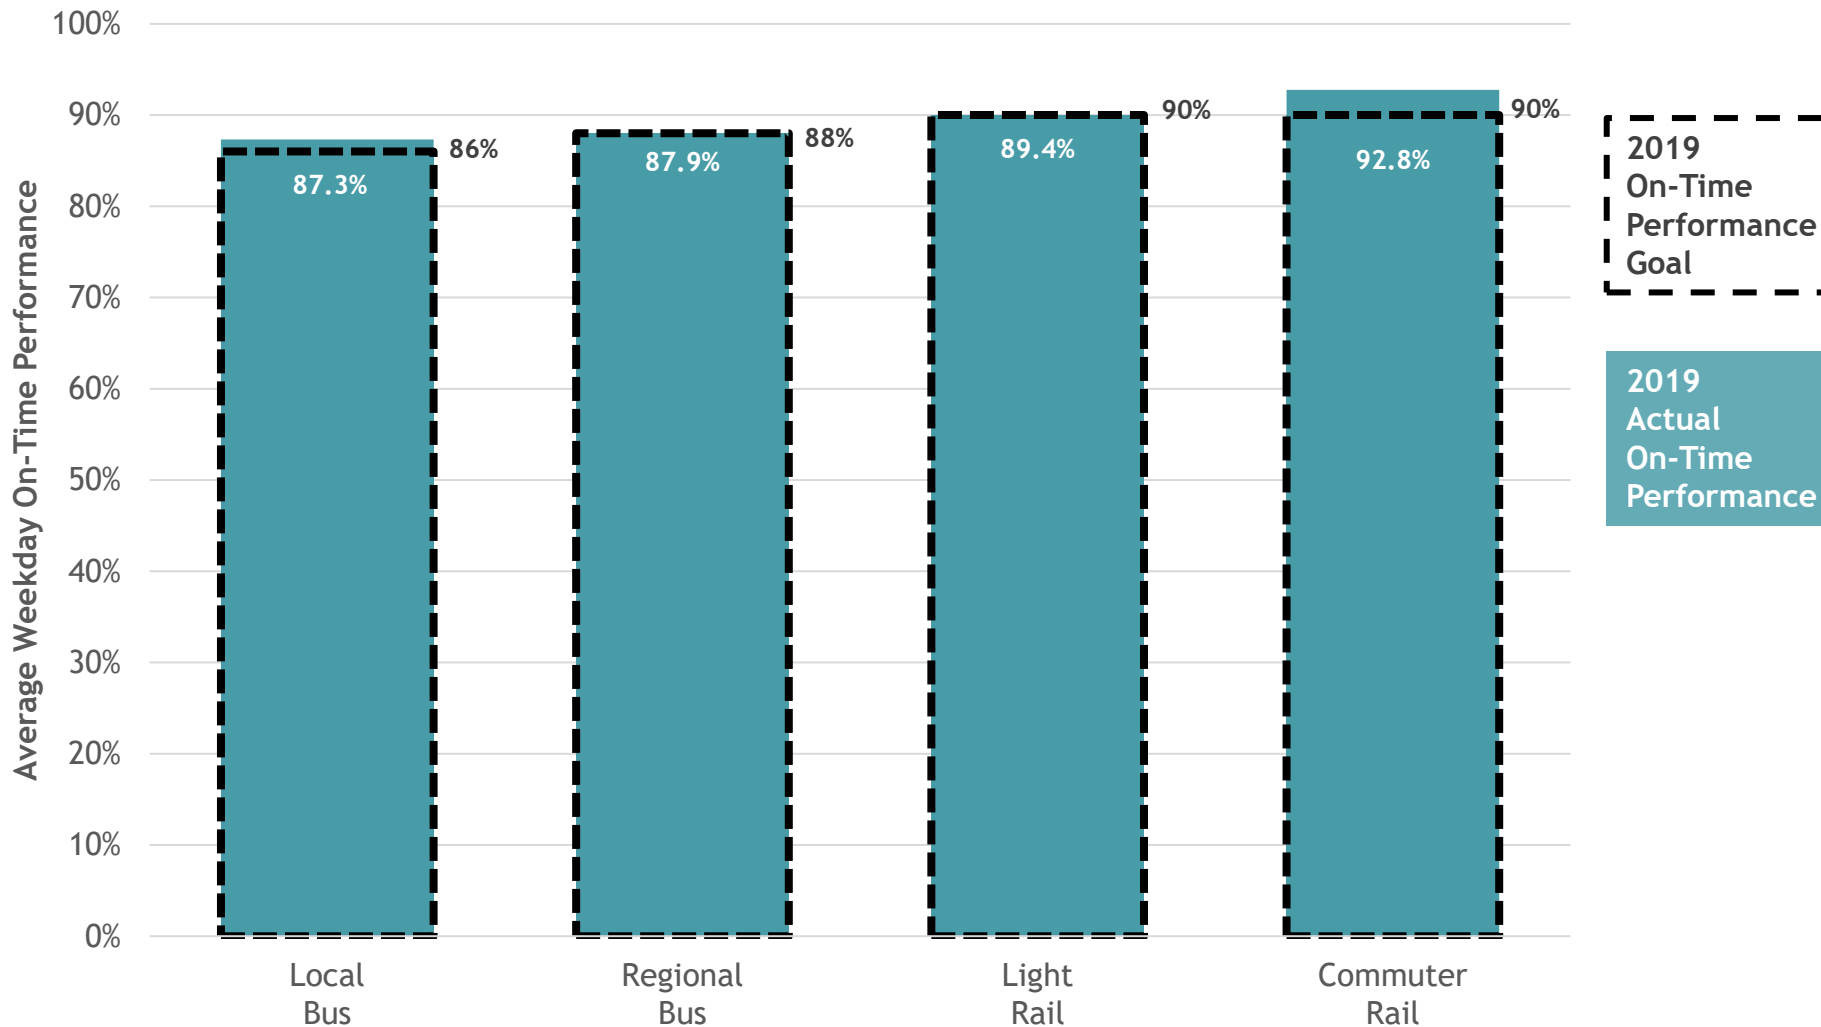

ON-TIME PERFORMANCE

RTD's transit service was **on-time 89% of the time** in 2019. Light Rail and Commuter Rail were the most reliable service types.