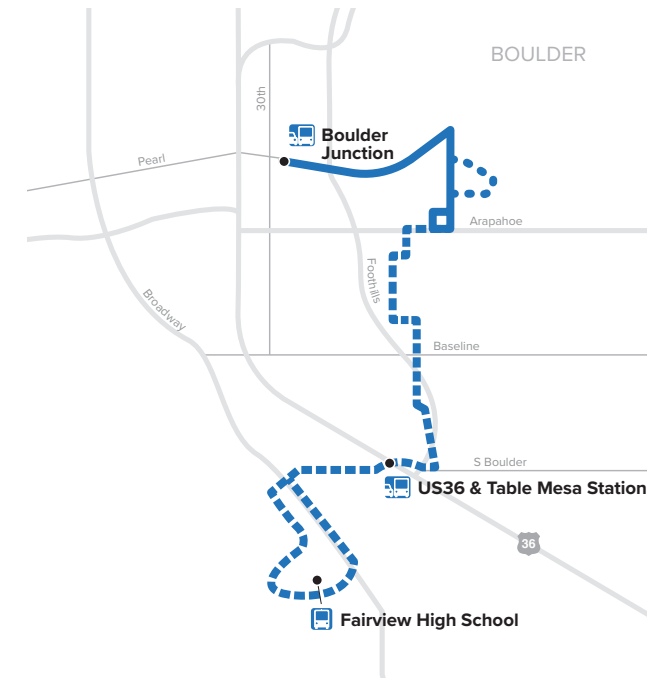

HOLIDAY SCHEDULE

Sunday and Holiday schedules will operate on:

New Year's Day	Independence Day	Thanksgiving Day
Memorial Day	Labor Day	Christmas Day

PARKING

Park-n-Ride	Cross streets	Address	Parking spots
Boulder Junction at Depot Square Station	33rd - Pearl Pkwy	3175 Pearl Pkwy	75
US 36 & Table Mesa Station	US 36 - Table Mesa Dr	5170 Table Mesa Dr	824

Effective September 5, 2021

206

LOCAL

**Boulder Jct/Manhattan/
Fairview High School**

For the most accurate, up-to-date information, please check our website

206 Conestoga-Arapahoe to Fairview High School

Southbound Monday–Friday

22085	15177	16342	12603	14126
Conestoga - Arapahoe	Manhattan - Baseline	US 36 & Table Mesa - Station Gate E	Broadway - Table Mesa	Fairview High School
7:00	7:09	7:15	7:21	7:25
7:34	7:43	7:49	7:55	7:59
7:57	8:06	8:12	8:18	8:22
8:36	8:44	8:50	8:55	8:59
9:06	9:14	9:20	9:25	9:29
3:37	3:44	3:50	3:55	3:59
4:07	4:14	4:20	4:25	4:29
4:37	4:44	4:50	4:55	4:59
5:07	5:14	5:20	5:25	5:29
5:37	5:44	5:50	5:55	5:59
6:07	6:14	6:20	6:25	6:29

No Saturday or Sunday/Holiday Service

LEGEND

0 Union Station

Southbound

1	2	3	4	5
Union Station	17th - Larimer	17th - California	Broadway - Colfax	Broadway - Alameda
-	3:43	3:46	3:49	3:57
-	3:58	4:01	4:04	4:12
-	4:28	4:31	4:34	4:42
-	4:38	4:41	4:44	4:52
4:46	4:49	4:52	4:56	5:07
5:02	5:05	5:08	5:12	5:23
5:18	5:21	5:24	5:28	5:39