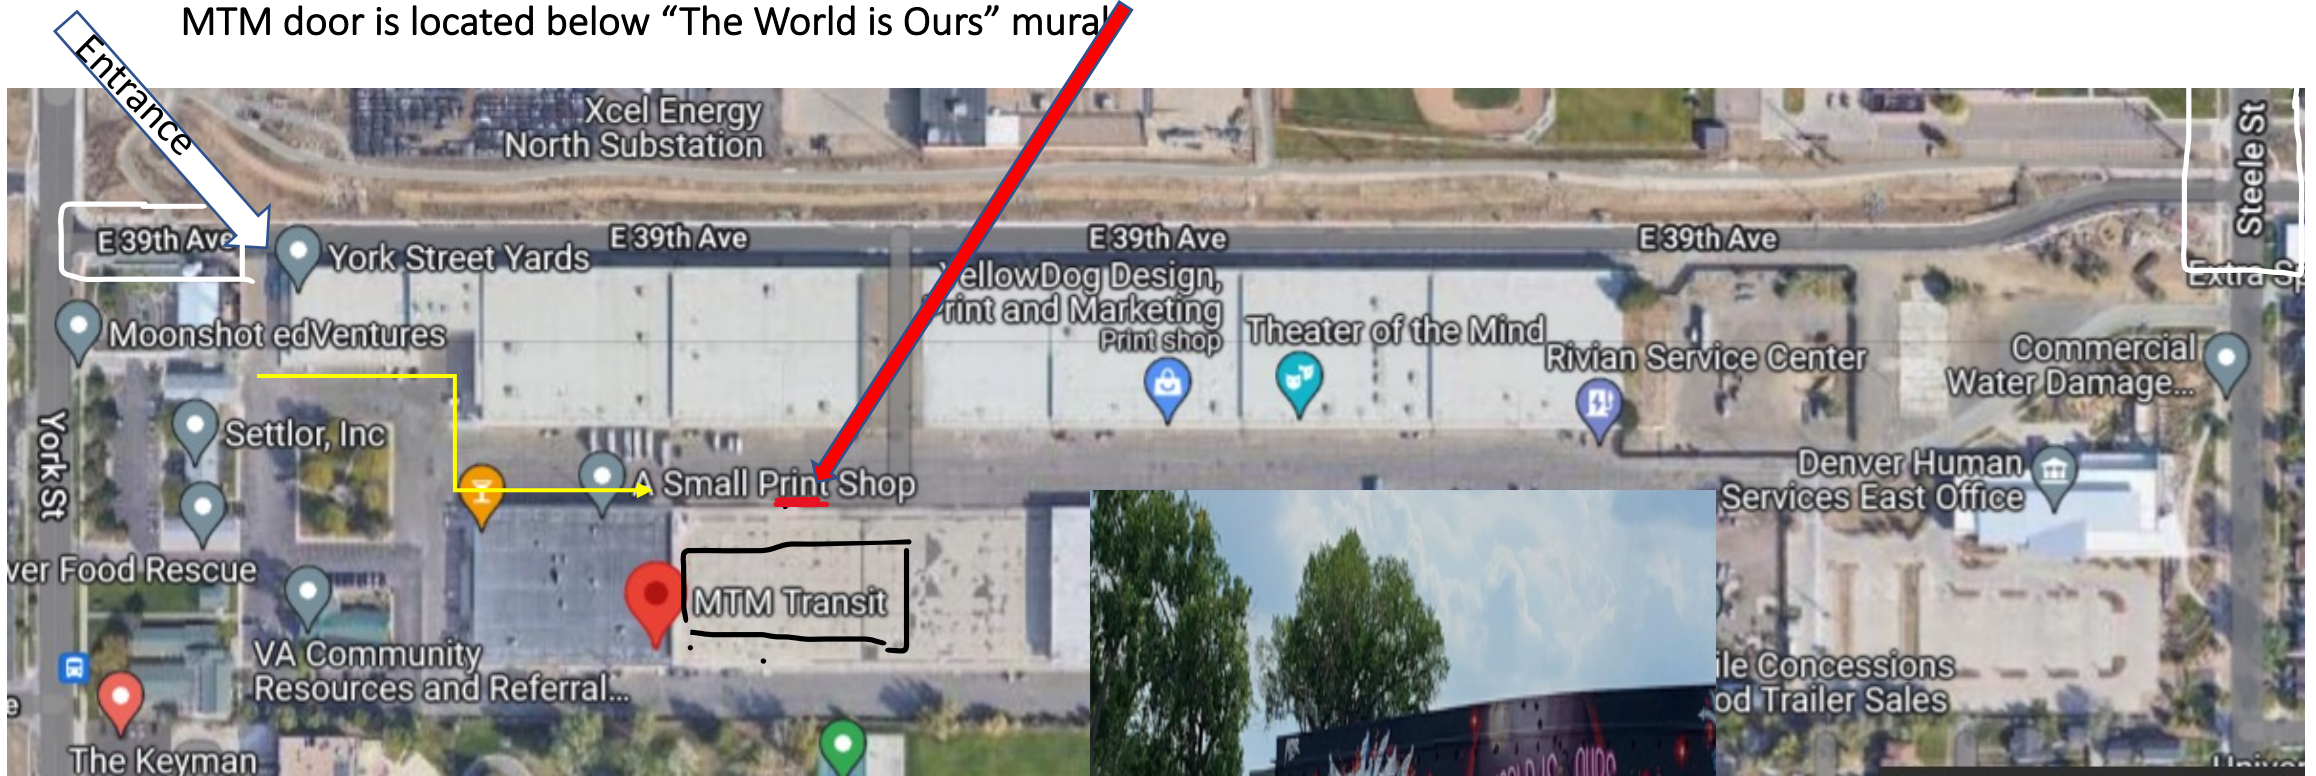

Directions: From either N Steele St or York St take E 39th Ave to the entrance on the west end
Turn into the parking lot. Proceed to 1st left then 1st right then 1st left. You will be between the buildings.
The ramp and stairs are on the right. There is an **accessible ramp** on the north side of the building.
MTM door is located below “The World is Ours” mural

Ramp
on N
side of
building

Ramp and
entrance
behind